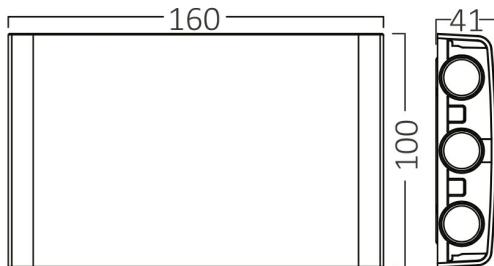

Braytron

PRODUCT DATASHEET

MODEL NO BG38-03382

DESCRIPTION BRY-VECTOR-B-WL-GRY-6x1W-3IN1-IP65-WALL LIGHT

Luminare is intended to use in outdoor applications

General Characteristics

Model No	:	BG38-03382
Main Family	:	Outdoor Lighting
Sub Family	:	LED Wall Light
Type	:	Wall
Body Color	:	Grey
Lamp Shape	:	Non-Directional
Dimmable	:	Not-Dimmable
Light Source	:	LED
Warranty	:	2 years
Class	:	Class II
IP	:	IP65
IK	:	IK06

Electrical Characteristics

Lifetime	:	20000 h
Voltage	:	220-240V
Power Factor	:	>0,5
Material	:	PC
Working Temperature	:	-20 C+40 C
Frequency	:	50-60 Hz

Package Informations

N.W.	:	5,50 kgs
G.W.	:	6,85 kgs
PCS/CTN	:	20 pcs
Length	:	435 mm
Width	:	260 mm
Height	:	190 mm
EAN	:	5949097734410

Product Characteristics

Wattage	:	6x1 w
Color Temperature	:	3IN1
Quse Lumen	:	480 lm
Color Rendering Index (CRI)	:	>80
Energy Efficiency Level	:	G
Beam Angle	:	60° Degrees
Color Category	:	3IN1

Dimensions & Weight

P. Length	:	160 mm
P. Width	:	100 mm
P. Height	:	41 mm
Weight	:	274 gr