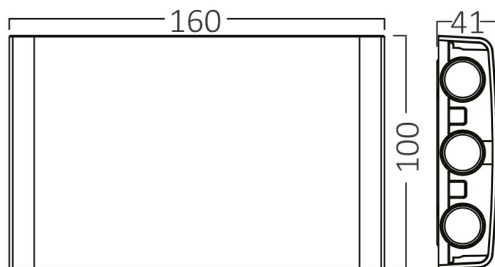

PRODUCT DATASHEET

MODEL NO BG38-03382

DESCRIPTION BRY-VECTOR-B-WL-GRY-6x1W-3IN1-IP65-WALL LIGHT

Luminare is intended to use in outdoor applications

General Characteristics

Model No	:	BG38-03382
Main Family	:	Outdoor Lighting
Sub Family	:	LED Wall Light
Type	:	Wall
Body Color	:	Grey
Lamp Shape	:	Non-Directional
Dimmable	:	Not-Dimmable
Light Source	:	LED
Warranty	:	2 years
Class	:	Class II
IP	:	IP65
IK	:	IK06

Electrical Characteristics

Lifetime	:	20000 h
Voltage	:	220-240V
Power Factor	:	>0,5
Material	:	PC
Working Temperature	:	-20 C+40 C
Frequency	:	50-60 Hz

Package Informations

N.W.	:	5,50 kgs
G.W.	:	6,85 kgs
PCS/CTN	:	20 pcs
Length	:	435 mm
Width	:	260 mm
Height	:	190 mm
EAN	:	5949097734410

Product Characteristics

Wattage	:	6x1 w
Color Temperature	:	3IN1
Quse Lumen	:	480 lm
Color Rendering Index (CRI)	:	>80
Energy Efficiency Level	:	G
Beam Angle	:	60° Degrees
Color Category	:	3IN1

Dimensions & Weight

P. Length	:	160 mm
P. Width	:	100 mm
P. Height	:	41 mm
Weight	:	274 gr