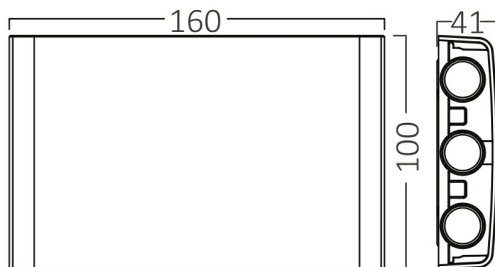

PRODUCT DATASHEET

MODEL NO BG38-03380

DESCRIPTION BRY-VECTOR-B-WL-WHT-6x1W-3IN1-IP65-WALL LIGHT

Luminare is intended to use in outdoor applications

General Characteristics

Model No	:	BG38-03380
Main Family	:	Outdoor Lighting
Sub Family	:	LED Wall Light
Type	:	Wall
Body Color	:	White
Lamp Shape	:	Non-Directional
Dimmable	:	Not-Dimmable
Light Source	:	LED
Warranty	:	2 years
Class	:	Class II
IP	:	IP65
IK	:	IK06

Electrical Characteristics

Lifetime	:	20000 h
Voltage	:	220-240V
Power Factor	:	>0,5
Material	:	PC
Working Temperature	:	-20 C+40 C
Frequency	:	50-60 Hz

Package Informations

N.W.	:	5,50 kgs
G.W.	:	6,85 kgs
PCS/CTN	:	20 pcs
Length	:	435 mm
Width	:	260 mm
Height	:	190 mm
EAN	:	5949097733284

Product Characteristics

Wattage	:	6x1 w
Color Temperature	:	3IN1
Quse Lumen	:	480 lm
Color Rendering Index (CRI)	:	>80
Energy Efficiency Level	:	G
Beam Angle	:	60° Degrees
Color Category	:	3IN1

Dimensions & Weight

P. Length	:	160 mm
P. Width	:	100 mm
P. Height	:	41 mm
Weight	:	275 gr