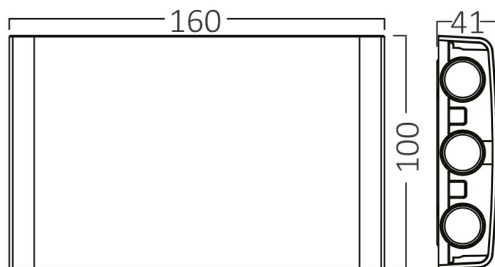

PRODUCT DATASHEET

MODEL NO BG38-03380

DESCRIPTION BRY-VECTOR-B-WL-WHT-6x1W-3IN1-IP65-WALL LIGHT

Luminare is intended to use in outdoor applications

General Characteristics

Model No	:	BG38-03380
Main Family	:	Outdoor Lighting
Sub Family	:	LED Wall Light
Type	:	Wall
Body Color	:	White
Lamp Shape	:	Non-Directional
Dimmable	:	Not-Dimmable
Light Source	:	LED
Warranty	:	2 years
Class	:	Class II
IP	:	IP65
IK	:	IK06

Electrical Characteristics

Lifetime (at 2.7 h/day)	:	20000 h
Voltage	:	220-240V
Power Factor	:	>0,5
Material	:	PC
Working Temperature	:	-20 C+40 C
Frequency	:	50-60 Hz

Package Informations

N.W.	:	5,50 kgs
G.W.	:	6,85 kgs
PCS/CTN	:	20 pcs
Length	:	435 mm
Width	:	260 mm
Height	:	190 mm
EAN	:	5949097733284

Product Characteristics

Wattage	:	6x1 w
Color Temperature	:	3IN1
Quse Lumen	:	480 lm
Color Rendering Index (CRI)	:	>80
Energy Efficiency Level	:	G
Beam Angle	:	60° Degrees
Color Category	:	3IN1

Dimensions & Weight

P. Length	:	160 mm
P. Width	:	100 mm
P. Height	:	41 mm
Weight	:	275 gr