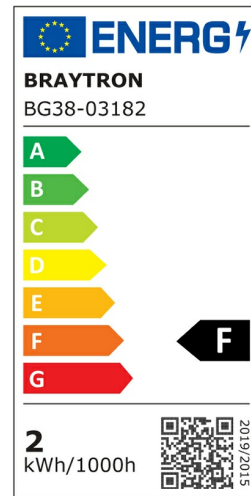

Braytron

PRODUCT DATASHEET

MODEL NO BG38-03182

DESCRIPTION BRY-VECTOR-B-WL-GRY-2x1W-3IN1-IP65-WALL LIGHT

Luminare is intended to use in outdoor applications

BRAYTRON SRL

Bulavardul iuliu maniu, Nr.616, Sector 6, 061129, Bucuresti-ROMANIA

info@braytron.com

www.braytron.com