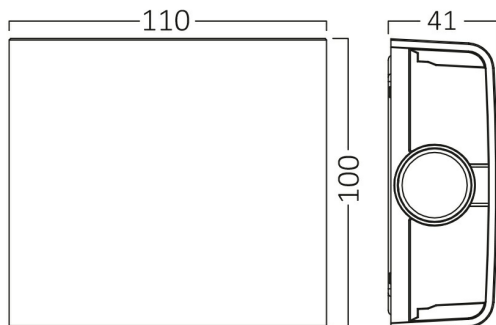

PRODUCT DATASHEET

MODEL NO BG38-03182

DESCRIPTION BRY-VECTOR-B-WL-GRY-2x1W-3IN1-IP65-WALL LIGHT

Luminare is intended to use in outdoor applications

General Characteristics

Model No	:	BG38-03182
Main Family	:	Outdoor Lighting
Sub Family	:	LED Wall Light
Type	:	Wall
Body Color	:	Grey
Lamp Shape	:	Non-Directional
Dimmable	:	Not-Dimmable
Light Source	:	LED
Warranty	:	2 years
Class	:	Class II
IP	:	IP65
IK	:	IK06

Electrical Characteristics

Lifetime	:	20000 h
Voltage	:	220-240V
Power Factor	:	<0,5
Material	:	PC
Working Temperature	:	-20 C+40 C
Frequency	:	50-60 Hz

Package Informations

N.W.	:	7,92 kgs
G.W.	:	10,10 kgs
PCS/CTN	:	40 pcs
Length	:	540 mm
Width	:	400 mm
Height	:	145 mm
EAN	:	5949097737589

Product Characteristics

Wattage	:	2x1 w
Color Temperature	:	3IN1
Quse Lumen	:	180 lm
Color Rendering Index (CRI)	:	>80
Energy Efficiency Level	:	F
Beam Angle	:	60° Degrees
Color Category	:	3IN1

Dimensions & Weight

P. Length	:	110 mm
P. Width	:	100 mm
P. Height	:	41 mm
Weight	:	200 gr