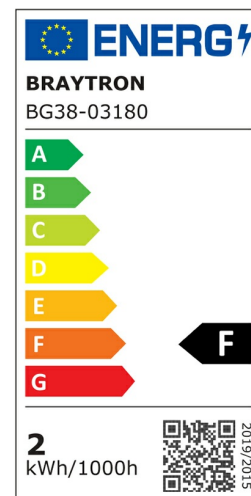

PRODUCT DATASHEET

MODEL NO BG38-03180

DESCRIPTION BRY-VECTOR-B-WL-WHT-2x1W-3IN1-IP65-WALL LIGHT

Luminare is intended to use in outdoor applications

General Characteristics

| | | |
|--------------|---|------------------|
| Model No | : | BG38-03180 |
| Main Family | : | Outdoor Lighting |
| Sub Family | : | LED Wall Light |
| Type | : | Wall |
| Body Color | : | White |
| Lamp Shape | : | Non-Directional |
| Dimmable | : | Not-Dimmable |
| Light Source | : | LED |
| Warranty | : | 2 years |
| Class | : | Class II |
| IP | : | IP65 |
| IK | : | IK06 |

Electrical Characteristics

| | | |
|---------------------|---|------------|
| Lifetime | : | 20000 h |
| Voltage | : | 220-240V |
| Power Factor | : | <0,5 |
| Material | : | PC |
| Working Temperature | : | -20 C+40 C |
| Frequency | : | 50-60 Hz |

Product Characteristics

| | | |
|-----------------------------|---|-------------|
| Wattage | : | 2x1 w |
| Color Temperature | : | 3IN1 |
| Quse Lumen | : | 180 lm |
| Color Rendering Index (CRI) | : | >80 |
| Energy Efficiency Level | : | F |
| Beam Angle | : | 60° Degrees |
| Color Category | : | 3IN1 |