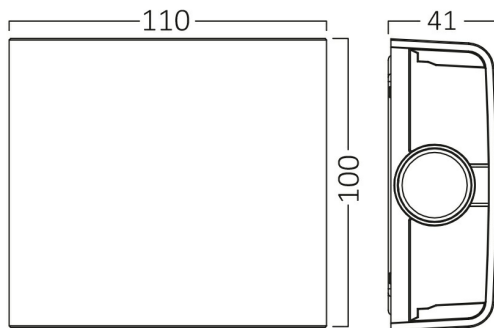

PRODUCT DATASHEET

MODEL NO BG38-03180

DESCRIPTION BRY-VECTOR-B-WL-WHT-2x1W-3IN1-IP65-WALL LIGHT

Luminare is intended to use in outdoor applications

General Characteristics

| | | |
|--------------|---|------------------|
| Model No | : | BG38-03180 |
| Main Family | : | Outdoor Lighting |
| Sub Family | : | LED Wall Light |
| Type | : | Wall |
| Body Color | : | White |
| Lamp Shape | : | Non-Directional |
| Dimmable | : | Not-Dimmable |
| Light Source | : | LED |
| Warranty | : | 2 years |
| Class | : | Class II |
| IP | : | IP65 |
| IK | : | IK06 |

Package Informations

| | | |
|---------|---|---------------|
| N.W. | : | 7,92 kgs |
| G.W. | : | 10,10 kgs |
| PCS/CTN | : | 40 pcs |
| Length | : | 540 mm |
| Width | : | 400 mm |
| Height | : | 145 mm |
| EAN | : | 5949097733246 |

Dimensions & Weight

| | | |
|-----------|---|--------|
| P. Length | : | 110 mm |
| P. Width | : | 100 mm |
| P. Height | : | 41 mm |
| Weight | : | 198 gr |