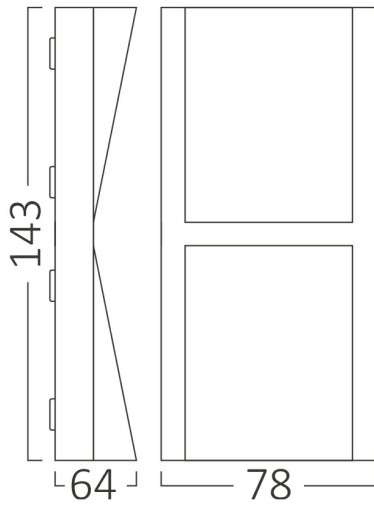

Braytron

PRODUCT DATASHEET

MODEL NO BG38-02782

DESCRIPTION BRY-VEKTA-C-WL.2-GRY-2x6W-3IN1-IP65-WALL LIGHT

Luminare is intended to use in outdoor applications

BRAYTRON SRL

Bulavardul iuliu maniu, Nr.616, Sector 6, 061129, Bucuresti-ROMANIA

Electrical Characteristics

Lifetime	:	20000 h
Voltage	:	220-240V
Power Factor	:	>0,5
Material	:	PC
Working Temperature	:	-20 C+40 C
Frequency	:	50-60 Hz

Package Informations

N.W.	:	5,60 kgs
G.W.	:	7,50 kgs
PCS/CTN	:	30 pcs
Length	:	460 mm
Width	:	240 mm
Height	:	335 mm
EAN	:	5949097736193

Product Characteristics

Wattage	:	2x6 w
Color Temperature	:	3IN1
Quse Lumen	:	1200 lm
Color Rendering Index (CRI)	:	>80
Energy Efficiency Level	:	F
Beam Angle	:	60° Degrees
Color Category	:	3IN1

Dimensions & Weight

P. Length	:	143 mm
P. Width	:	78 mm
P. Height	:	64 mm
Weight	:	186,5 gr