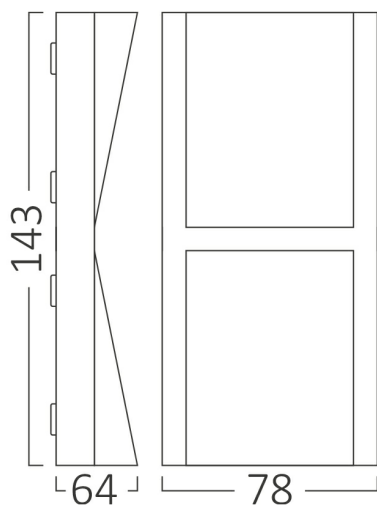

## PRODUCT DATASHEET

MODEL NO BG38-02782

DESCRIPTION BRY-VEKTA-C-WL.2-GRY-2x6W-3IN1-IP65-WALL LIGHT

Luminare is intended to use in outdoor applications

### General Characteristics

Model No	:	BG38-02782
Main Family	:	Outdoor Lighting
Sub Family	:	LED Wall Light
Type	:	Wall
Body Color	:	Grey
Lamp Shape	:	Directional
Dimmable	:	Not-Dimmable
Light Source	:	LED
Warranty	:	2 years
Class	:	Class II
IP	:	IP65
IK	:	IK08

### Package Informations

N.W.	:	5,60 kgs
G.W.	:	7,50 kgs
PCS/CTN	:	30 pcs
Length	:	460 mm
Width	:	240 mm
Height	:	335 mm
EAN	:	5949097736193

### Dimensions & Weight

P. Length	:	143 mm
P. Width	:	78 mm
P. Height	:	64 mm
Weight	:	186,5 gr