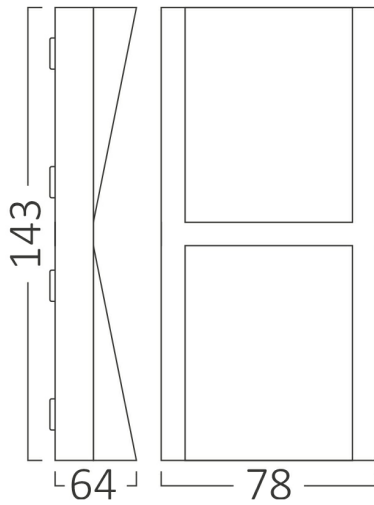

Braytron

PRODUCT DATASHEET

MODEL NO BG38-02701

DESCRIPTION BRY-VEKTA-C-WL.2-BLC-2x6W-3000K-IP65-WALL LIGHT

Luminare is intended to use in outdoor applications

BRAYTRON SRL

Bulavardul Iuliu Maniu, Nr.616, Sector 6, 061129, Bucuresti-ROMANIA

Electrical Characteristics

Lifetime	:	20000 h
Voltage	:	220-240V
Power Factor	:	>0,5
Material	:	PC
Working Temperature	:	-20 C+40 C
Frequency	:	50-60 Hz

Package Informations

N.W.	:	5,00 kgs
G.W.	:	6,90 kgs
PCS/CTN	:	30 pcs
Length	:	460 mm
Width	:	240 mm
Height	:	335 mm
EAN	:	5949097727290

Product Characteristics

Wattage	:	2x6 w
Color Temperature	:	3000K
Quse Lumen	:	1200 lm
Color Rendering Index (CRI)	:	>80
Energy Efficiency Level	:	F
Beam Angle	:	60° Degrees
Color Category	:	Warm White

Dimensions & Weight

P. Length	:	143 mm
P. Width	:	78 mm
P. Height	:	64 mm
Weight	:	166,5 gr