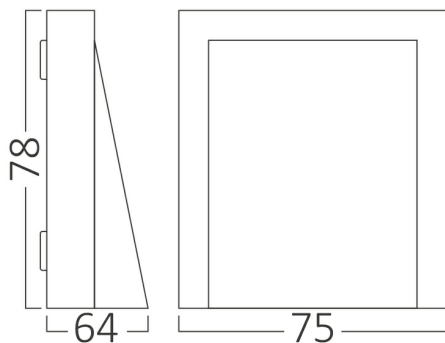

Braytron

PRODUCT DATASHEET

MODEL NO BG38-02682

DESCRIPTION BRY-VEKTA-C-WL.1-GRY-1x6W-3IN1-IP65-WALL LIGHT

Luminare is intended to use in outdoor applications

BRAYTRON SRL

Bulavardul Iuliu Maniu, Nr.616, Sector 6, 061129, Bucuresti-ROMANIA

Electrical Characteristics

Lifetime	:	20000 h
Voltage	:	220-240V
Power Factor	:	>0,5
Material	:	PC
Working Temperature	:	-20 C+40 C
Frequency	:	50-60 Hz

Package Informations

N.W.	:	3,60 kgs
G.W.	:	5,00 kgs
PCS/CTN	:	30 pcs
Length	:	460 mm
Width	:	240 mm
Height	:	195 mm
EAN	:	5949097736186

Product Characteristics

Wattage	:	1x6 w
Color Temperature	:	3IN1
Quse Lumen	:	600 lm
Color Rendering Index (CRI)	:	>80
Energy Efficiency Level	:	F
Beam Angle	:	60° Degrees
Color Category	:	3IN1

Dimensions & Weight

P. Length	:	78 mm
P. Width	:	75 mm
P. Height	:	64 mm
Weight	:	120 gr