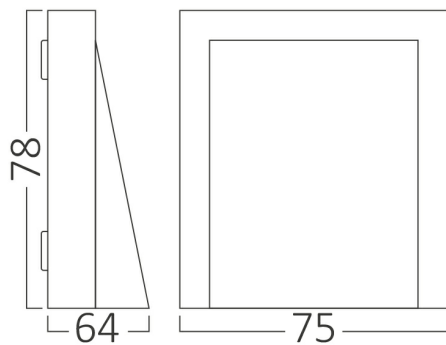

PRODUCT DATASHEET

MODEL NO BG38-02682

DESCRIPTION BRY-VEKTA-C-WL.1-GRY-1x6W-3IN1-IP65-WALL LIGHT

Luminare is intended to use in outdoor applications

General Characteristics

Model No	:	BG38-02682
Main Family	:	Outdoor Lighting
Sub Family	:	LED Wall Light
Type	:	Wall
Body Color	:	Grey
Lamp Shape	:	Directional
Dimmable	:	Not-Dimmable
Light Source	:	LED
Warranty	:	2 years
Class	:	Class II
IP	:	IP65
IK	:	IK08

Electrical Characteristics

Lifetime	:	20000 h
Voltage	:	220-240V
Power Factor	:	>0,5
Material	:	PC
Working Temperature	:	-20 C+40 C
Frequency	:	50-60 Hz

Package Informations

N.W.	:	3,60 kgs
G.W.	:	5,00 kgs
PCS/CTN	:	30 pcs
Length	:	460 mm
Width	:	240 mm
Height	:	195 mm
EAN	:	5949097736186

Product Characteristics

Wattage	:	1x6 w
Color Temperature	:	3IN1
Quse Lumen	:	600 lm
Color Rendering Index (CRI)	:	>80
Energy Efficiency Level	:	F
Beam Angle	:	60° Degrees
Color Category	:	3IN1

Dimensions & Weight

P. Length	:	78 mm
P. Width	:	75 mm
P. Height	:	64 mm
Weight	:	120 gr