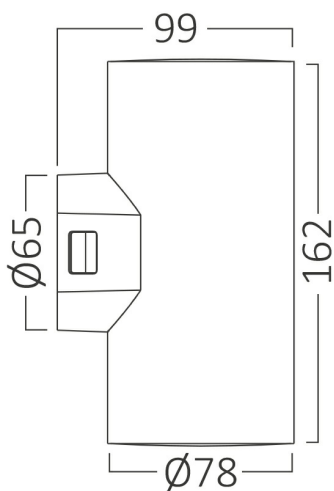

## PRODUCT DATASHEET

MODEL NO BG38-02582

DESCRIPTION BRY-VEKTA-D-WL.2-GRY-2x9W-3IN1-IP65-WALL LIGHT

Luminare is intended to use in outdoor applications

### General Characteristics

Model No	:	BG38-02582
Main Family	:	Outdoor Lighting
Sub Family	:	LED Wall Light
Type	:	Wall
Body Color	:	Grey
Lamp Shape	:	Directional
Dimmable	:	Not-Dimmable
Light Source	:	LED
Warranty	:	2 years
Class	:	Class II
IP	:	IP65
IK	:	IK08

### Package Informations

N.W.	:	2,95 kgs
G.W.	:	4,2 kgs
PCS/CTN	:	10 pcs
Length	:	560 mm
Width	:	195 mm
Height	:	190 mm
EAN	:	5949097732621

### Lamp Dimensions & Weight

Diameter	:	78 mm
P. Length	:	78 mm
P. Width	:	99 mm
P. Height	:	162 mm
Weight	:	295 gr