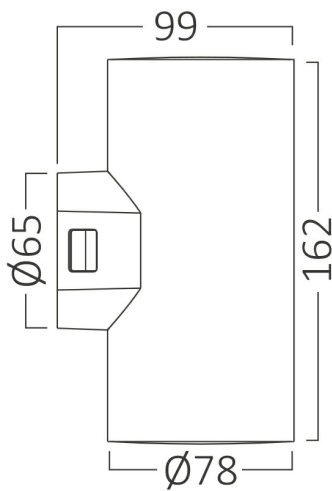

PRODUCT DATASHEET

MODEL NO BG38-02580

DESCRIPTION BRY-VEKTA-D-WL.2-WHT-2x9W-3IN1-IP65-WALL LIGHT

Luminare is intended to use in outdoor applications

General Characteristics

Model No	:	BG38-02580
Main Family	:	Outdoor Lighting
Sub Family	:	LED Wall Light
Type	:	Wall
Body Color	:	White
Lamp Shape	:	Directional
Dimmable	:	Not-Dimmable
Light Source	:	LED
Warranty	:	2 years
Class	:	Class II
IP	:	IP65
IK	:	IK08

Electrical Characteristics

Lifetime	:	20000 h
Voltage	:	220-240V
Power Factor	:	>0,5
Material	:	PC
Working Temperature	:	-20 C+40 C
Frequency	:	50-60 Hz

Package Informations

N.W.	:	2,95 kgs
G.W.	:	4,20 kgs
PCS/CTN	:	10 pcs
Length	:	560 mm
Width	:	195 mm
Height	:	190 mm
EAN	:	5949097732607

Product Characteristics

Wattage	:	2x9 w
Color Temperature	:	3IN1
Quse Lumen	:	1780 lm
Color Rendering Index (CRI)	:	>80
Energy Efficiency Level	:	F
Beam Angle	:	38° Degrees
Color Category	:	3IN1

Dimensions & Weight

Diameter	:	78 mm
P. Width	:	99 mm
P. Height	:	162 mm
Weight	:	295 gr