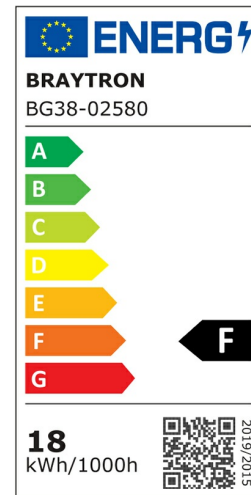

PRODUCT DATASHEET

MODEL NO BG38-02580

DESCRIPTION BRY-VEKTA-D-WL.2-WHT-2x9W-3IN1-IP65-WALL LIGHT

Luminare is intended to use in outdoor applications

General Characteristics

Model No	:	BG38-02580
Main Family	:	Outdoor Lighting
Sub Family	:	LED Wall Light
Type	:	Wall
Body Color	:	White
Lamp Shape	:	Directional
Dimmable	:	Not-Dimmable
Light Source	:	LED
Warranty	:	2 years
Class	:	Class II
IP	:	IP65
IK	:	IK08

Electrical Characteristics

Lifetime	:	20000 h
Voltage	:	220-240V
Power Factor	:	>0,5
Material	:	PC
Working Temperature	:	-20 C+40 C
Frequency	:	50-60 Hz

Package Informations

N.W.	:	2,95 kgs
G.W.	:	4,20 kgs
PCS/CTN	:	10 pcs
Length	:	560 mm
Width	:	195 mm
Height	:	190 mm
EAN	:	5949097732607

Product Characteristics

Wattage	:	2x9 w
Color Temperature	:	3IN1
Quse Lumen	:	1780 lm
Color Rendering Index (CRI)	:	>80
Energy Efficiency Level	:	F
Beam Angle	:	38° Degrees
Color Category	:	3IN1

Dimensions & Weight

Diameter	:	78 mm
P. Width	:	99 mm
P. Height	:	162 mm
Weight	:	295 gr