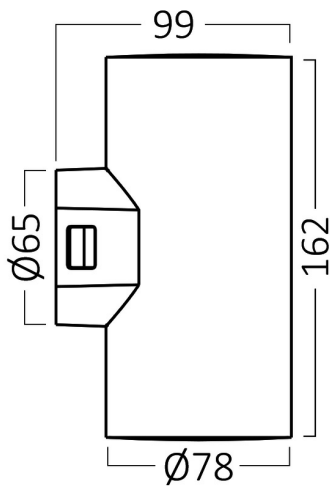

Braytron

PRODUCT DATASHEET

MODEL NO BG38-02501

DESCRIPTION BRY-VEKTA-D-WL.2-BLC-2x9W-3000K-IP65-WALL LIGHT

IP65

Luminare is intended to use in outdoor applications

BRAYTRON SRL

Bulavardul iuliu maniu, Nr.616, Sector 6, 061129, Bucuresti-ROMANIA

Electrical Characteristics

Lifetime	:	20000 h
Voltage	:	220-240V
Power Factor	:	>0,5
Material	:	PC
Working Temperature	:	-20 C+40 C
Frequency	:	50-60 Hz

Package Informations

N.W.	:	2,75 kgs
G.W.	:	4,00 kgs
PCS/CTN	:	10 pcs
Length	:	560 mm
Width	:	195 mm
Height	:	190 mm
EAN	:	5949097727276

Product Characteristics

Wattage	:	2x9 w
Color Temperature	:	3000K
Quse Lumen	:	1780 lm
Color Rendering Index (CRI)	:	>80
Energy Efficiency Level	:	F
Beam Angle	:	38° Degrees
Color Category	:	Warm White

Dimensions & Weight

Diameter	:	78 mm
P. Width	:	99 mm
P. Height	:	162 mm
Weight	:	275 gr