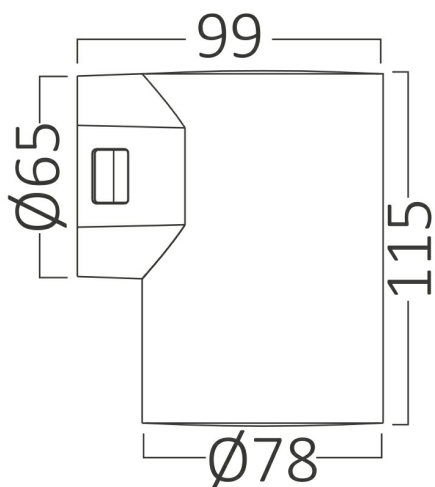

## PRODUCT DATASHEET

MODEL NO BG38-02482

DESCRIPTION BRY-VEKTA-D-WL.1-GRY-1x9W-3IN1-IP65-WALL LIGHT

Luminare is intended to use in outdoor applications

### General Characteristics

Model No	:	BG38-02482
Main Family	:	Outdoor Lighting
Sub Family	:	LED Wall Light
Type	:	Wall
Body Color	:	Grey
Lamp Shape	:	Directional
Dimmable	:	Not-Dimmable
Light Source	:	LED
Warranty	:	2 years
Class	:	Class II
IP	:	IP65
IK	:	IK08

### Package Informations

N.W.	:	4,5 kgs
G.W.	:	6,50 kgs
PCS/CTN	:	20 pcs
Length	:	565 mm
Width	:	195 mm
Height	:	280 mm
EAN	:	5949097736179

### Dimensions & Weight

Diameter	:	78 mm
P. Width	:	99 mm
P. Height	:	115 mm
Weight	:	225 gr