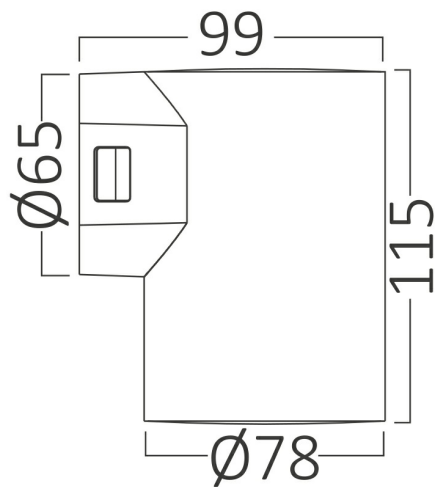

PRODUCT DATASHEET

MODEL NO BG38-02480

DESCRIPTION BRY-VEKTA-D-WL.1-WHT-1x9W-3IN1-IP65-WALL LIGHT

Luminare is intended to use in outdoor applications

General Characteristics

Model No	:	BG38-02480
Main Family	:	Outdoor Lighting
Sub Family	:	LED Wall Light
Type	:	Wall
Body Color	:	White
Lamp Shape	:	Directional
Dimmable	:	Not-Dimmable
Light Source	:	LED
Warranty	:	2 years
Class	:	Class II
IP	:	IP65
IK	:	IK08

Electrical Characteristics

Lifetime	:	20000 h
Voltage	:	220-240V
Power Factor	:	>0,5
Material	:	PC
Working Temperature	:	-20 C+40 C
Frequency	:	50-60 Hz

Package Informations

N.W.	:	4,5 kgs
G.W.	:	6,50 kgs
PCS/CTN	:	20 pcs
Length	:	565 mm
Width	:	195 mm
Height	:	280 mm
EAN	:	5949097737572

Product Characteristics

Wattage	:	1x9 w
Color Temperature	:	3IN1
Quse Lumen	:	900 lm
Color Rendering Index (CRI)	:	>80
Energy Efficiency Level	:	F
Beam Angle	:	38° Degrees
Color Category	:	3IN1

Dimensions & Weight

Diameter	:	78 mm
P. Width	:	99 mm
P. Height	:	115 mm
Weight	:	225 gr