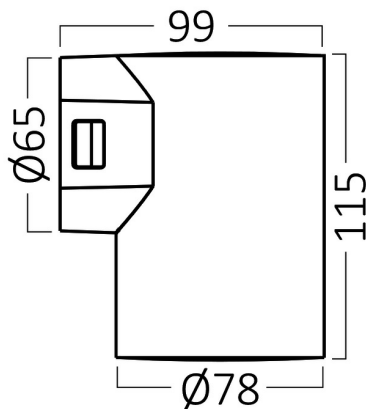

Braytron

PRODUCT DATASHEET

MODEL NO BG38-02401

DESCRIPTION BRY-VEKTA-D-WL.1-BLC-1x9W-3000K-IP65-WALL LIGHT

IP65

Luminare is intended to use in outdoor applications

BRAYTRON SRL

Bulavardul iuliu maniu, Nr.616, Sector 6, 061129, Bucuresti-ROMANIA

Electrical Characteristics

Lifetime	:	20000 h
Voltage	:	220-240V
Power Factor	:	>0,5
Material	:	PC
Working Temperature	:	-20 C+40 C
Frequency	:	50-60 Hz

Package Informations

N.W.	:	4,10 kgs
G.W.	:	6,10 kgs
PCS/CTN	:	20 pcs
Length	:	565 mm
Width	:	195 mm
Height	:	280 mm
EAN	:	5949097727269

Product Characteristics

Wattage	:	1x9 w
Color Temperature	:	3000K
Quse Lumen	:	900 lm
Color Rendering Index (CRI)	:	>80
Energy Efficiency Level	:	F
Beam Angle	:	38° Degrees
Color Category	:	Warm White

Dimensions & Weight

Diameter	:	78 mm
P. Width	:	99 mm
P. Height	:	115 mm
Weight	:	205 gr