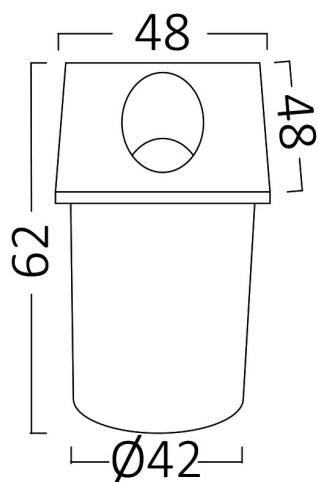

Braytron

PRODUCT DATASHEET

MODEL NO BG38-02301

DESCRIPTION BRY-VECTOR-A-SQR-BLC-2W-3000K-IP65-WALL LIGHT

Luminare is intended to use in outdoor applications

BRAYTRON SRL

Bulaverdul iuliu maniu, Nr.616, Sector 6, 061129, Bucuresti-ROMANIA

Electrical Characteristics

Lifetime (at 2.7 h/day)	:	20000 h
Voltage	:	220-240V
Power Factor	:	<0,5
Material	:	Aluminium
Working Temperature	:	-20 C-40 C
Frequency	:	50-60 Hz

Package Informations

N.W.	:	3,7 kgs
G.W.	:	4,7 kgs
PCS/CTN	:	50 pcs
Length	:	300 mm
Width	:	160 mm
Height	:	300 mm
EAN	:	5949097727412

Lamp Characteristics

Wattage	:	2 w
Color Temperature	:	3000K
Quse Lumen	:	240 lm
Color Rendering Index (CRI)	:	>80
Energy Efficiency Level	:	E
Beam Angle	:	75° Degrees
Color Category	:	Warm White

Lamp Dimensions & Weight

P. Length	:	48 mm
P. Width	:	48 mm
P. Height	:	62 mm
Cutout	:	42 mm
Weight	:	74 gr