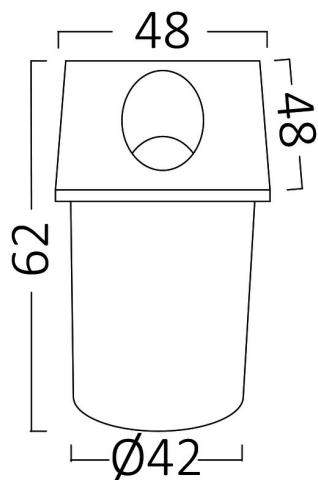

PRODUCT DATASHEET

MODEL NO BG38-02301

DESCRIPTION BRY-VECTOR-A-SQR-BLC-2W-3000K-IP65-WALL LIGHT

Luminare is intended to use in outdoor applications

General Characteristics

Model No	:	BG38-02301
Main Family	:	Outdoor Lighting
Sub Family	:	LED Wall Light
Type	:	Wall
Body Color	:	Black
Lamp Shape	:	Directional
Dimmable	:	Not-Dimmable
Light Source	:	LED
Warranty	:	2 years
Class	:	Class II
IP	:	IP65
IK	:	IK08

Electrical Characteristics

Lifetime	:	20000 h
Voltage	:	220-240V
Power Factor	:	<0,5
Material	:	Aluminium
Working Temperature	:	-20 C+40 C
Frequency	:	50-60 Hz

Package Informations

N.W.	:	3,70 kgs
G.W.	:	4,70 kgs
PCS/CTN	:	50 pcs
Length	:	300 mm
Width	:	160 mm
Height	:	300 mm
EAN	:	5949097727412

Product Characteristics

Wattage	:	2 w
Color Temperature	:	3000K
Quse Lumen	:	240 lm
Color Rendering Index (CRI)	:	>80
Energy Efficiency Level	:	E
Beam Angle	:	75° Degrees
Color Category	:	Warm White

Dimensions & Weight

P. Length	:	48 mm
P. Width	:	48 mm
P. Height	:	62 mm
Cutout	:	42 mm
Weight	:	74 gr