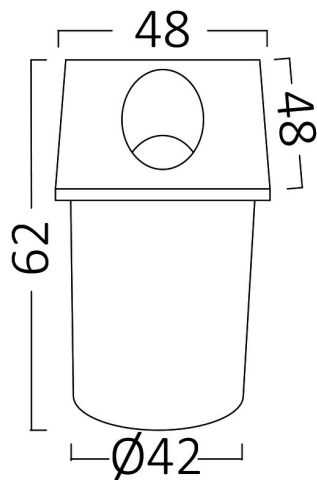

Braytron

PRODUCT DATASHEET

MODEL NO BG38-02301

DESCRIPTION BRY-VECTOR-A-SQR-BLC-2W-3000K-IP65-WALL LIGHT

Luminare is intended to use in outdoor applications

BRAYTRON SRL

Bulavardul Iuliu Maniu, Nr.616, Sector 6, 061129, Bucuresti-ROMANIA

Electrical Characteristics

Lifetime	:	20000 h
Voltage	:	220-240V
Power Factor	:	<0,5
Material	:	Aluminium
Working Temperature	:	-20 C+40 C
Frequency	:	50-60 Hz

Package Informations

N.W.	:	3,70 kgs
G.W.	:	4,70 kgs
PCS/CTN	:	50 pcs
Length	:	300 mm
Width	:	160 mm
Height	:	300 mm
EAN	:	5949097727412

Product Characteristics

Wattage	:	2 w
Color Temperature	:	3000K
Quse Lumen	:	240 lm
Color Rendering Index (CRI)	:	>80
Energy Efficiency Level	:	E
Beam Angle	:	75° Degrees
Color Category	:	Warm White

Dimensions & Weight

P. Length	:	48 mm
P. Width	:	48 mm
P. Height	:	62 mm
Cutout	:	42 mm
Weight	:	74 gr