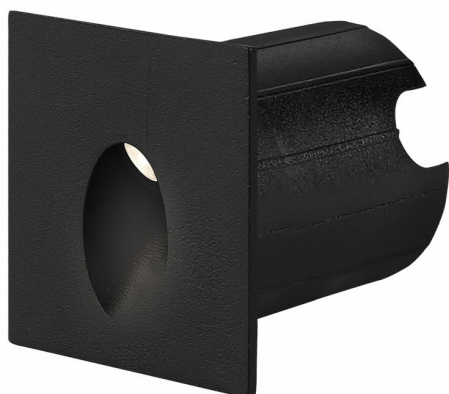

Braytron

PRODUCT DATASHEET

MODEL NO BG38-02301

DESCRIPTION BRY-VECTOR-A-SQR-BLC-2W-3000K-IP65-WALL LIGHT

Luminare is intended to use in outdoor applications

BRAYTRON SRL

Bulaverdul iuliu maniu, Nr.616, Sector 6, 061129, Bucuresti-ROMANIA

info@braytron.com

www.braytron.com

General Characteristics

Model No	:	BG38-02301
Main Family	:	Outdoor Lighting
Sub Family	:	LED Wall Light
Type	:	Wall
Body Color	:	Black
Lamp Shape	:	Directional
Dimmable	:	Not-Dimmable
Light Source	:	LED
Warranty	:	2 years
Class	:	Class II
IP	:	IP65
IK	:	IK08

Lamp Characteristics

Wattage	:	2 w
Color Temperature	:	3000K
Quse Lumen	:	240 lm
Color Rendering Index (CRI)	:	>80
Energy Efficiency Level	:	E
Beam Angle	:	75° Degrees
Color Category	:	Warm White

Lamp Dimensions & Weight

P. Length	:	48 mm
P. Width	:	48 mm
P. Height	:	62 mm
Cutout	:	42 mm
Weight	:	74 gr