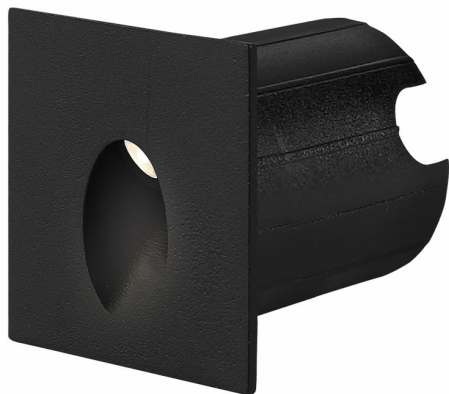

PRODUCT DATASHEET

MODEL NO BG38-02301

DESCRIPTION BRY-VECTOR-A-SQR-BLC-2W-3000K-IP65-WALL LIGHT

Luminare is intended to use in outdoor applications

General Characteristics

Model No	:	BG38-02301
Main Family	:	Outdoor Lighting
Sub Family	:	LED Wall Light
Type	:	Wall
Body Color	:	Black
Lamp Shape	:	Directional
Dimmable	:	Not-Dimmable
Light Source	:	LED
Warranty	:	2 years
Class	:	Class II
IP	:	IP65
IK	:	IK08

Electrical Characteristics

Lifetime	:	20000 h
Voltage	:	220-240V
Power Factor	:	<0,5
Material	:	Aluminium
Working Temperature	:	-20 C+40 C
Frequency	:	50-60 Hz

Package Informations

N.W.	:	3,70 kgs
G.W.	:	4,70 kgs
PCS/CTN	:	50 pcs
Length	:	300 mm
Width	:	160 mm
Height	:	300 mm
EAN	:	5949097727412

Product Characteristics

Wattage	:	2 w
Color Temperature	:	3000K
Quse Lumen	:	240 lm
Color Rendering Index (CRI)	:	>80
Energy Efficiency Level	:	E
Beam Angle	:	75° Degrees
Color Category	:	Warm White

Dimensions & Weight

P. Length	:	48 mm
P. Width	:	48 mm
P. Height	:	62 mm
Cutout	:	42 mm
Weight	:	74 gr