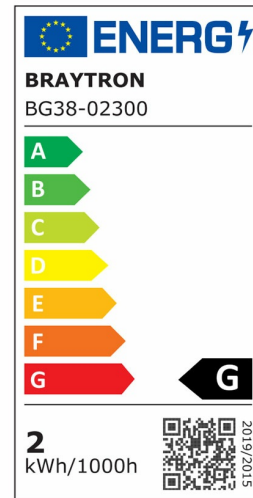

Braytron

PRODUCT DATASHEET

MODEL NO BG38-02300

DESCRIPTION BRY-VECTOR-A-SQR-WHT-2W-3000K-IP65-WALL LIGHT

Luminare is intended to use in outdoor applications

BRAYTRON SRL

Bulavardul iuliu maniu, Nr.616, Sector 6, 061129, Bucuresti-ROMANIA

info@braytron.com

www.braytron.com

General Characteristics

Model No	:	BG38-02300
Main Family	:	Outdoor Lighting
Sub Family	:	LED Wall Light
Type	:	Wall
Body Color	:	White
Lamp Shape	:	Directional
Dimmable	:	Not-Dimmable
Light Source	:	LED
Warranty	:	2 years
Class	:	Class II
IP	:	IP65
IK	:	IK08

Electrical Characteristics

Lifetime	:	20000 h
Voltage	:	220-240V
Power Factor	:	<0,5
Material	:	Aluminium
Working Temperature	:	-20 C+40 C
Frequency	:	50-60 Hz

Package Informations

N.W.	:	3,70 kgs
G.W.	:	4,70 kgs
PCS/CTN	:	50 pcs
Length	:	300 mm
Width	:	160 mm
Height	:	300 mm
EAN	:	5949097727405

Product Characteristics

Wattage	:	2 w
Color Temperature	:	3000K
Quse Lumen	:	240 lm
Color Rendering Index (CRI)	:	>80
Energy Efficiency Level	:	E
Beam Angle	:	75° Degrees
Color Category	:	Warm White

Dimensions & Weight