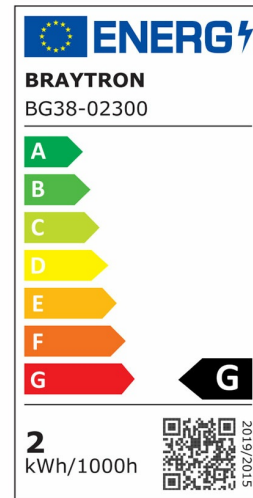

## PRODUCT DATASHEET

MODEL NO BG38-02300

DESCRIPTION BRY-VECTOR-A-SQR-WHT-2W-3000K-IP65-WALL LIGHT

Luminare is intended to use in outdoor applications

### General Characteristics

Model No	:	BG38-02300
Main Family	:	Outdoor Lighting
Sub Family	:	LED Wall Light
Type	:	Wall
Body Color	:	White
Lamp Shape	:	Directional
Dimmable	:	Not-Dimmable
Light Source	:	LED
Warranty	:	2 years
Class	:	Class II
IP	:	IP65
IK	:	IK08

### Electrical Characteristics

Lifetime	:	20000 h
Voltage	:	220-240V
Power Factor	:	<0,5
Material	:	Aluminium
Working Temperature	:	-20 C+40 C
Frequency	:	50-60 Hz

### Product Characteristics

Wattage	:	2 w
Color Temperature	:	3000K
Quse Lumen	:	240 lm
Color Rendering Index (CRI)	:	>80
Energy Efficiency Level	:	E
Beam Angle	:	75° Degrees
Color Category	:	Warm White