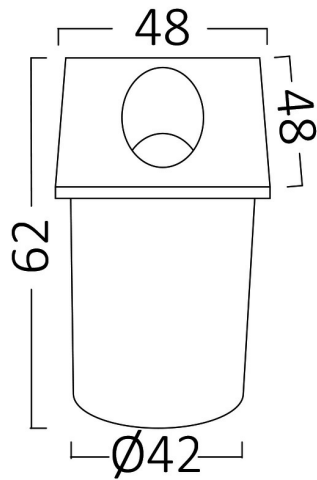

Braytron

PRODUCT DATASHEET

MODEL NO BG38-02300

DESCRIPTION BRY-VECTOR-A-SQR-WHT-2W-3000K-IP65-WALL LIGHT

Luminare is intended to use in outdoor applications

BRAYTRON SRL

Bulavardul iuliu maniu, Nr.616, Sector 6, 061129, Bucuresti-ROMANIA

Electrical Characteristics

Lifetime	:	20000 h
Voltage	:	220-240V
Power Factor	:	<0,5
Material	:	Aluminium
Working Temperature	:	-20 C+40 C
Frequency	:	50-60 Hz

Package Informations

N.W.	:	3,70 kgs
G.W.	:	4,70 kgs
PCS/CTN	:	50 pcs
Length	:	300 mm
Width	:	160 mm
Height	:	300 mm
EAN	:	5949097727405

Product Characteristics

Wattage	:	2 w
Color Temperature	:	3000K
Quse Lumen	:	240 lm
Color Rendering Index (CRI)	:	>80
Energy Efficiency Level	:	E
Beam Angle	:	75° Degrees
Color Category	:	Warm White

Dimensions & Weight

P. Length	:	48 mm
P. Width	:	48 mm
P. Height	:	62 mm
Cutout	:	42 mm
Weight	:	74 gr