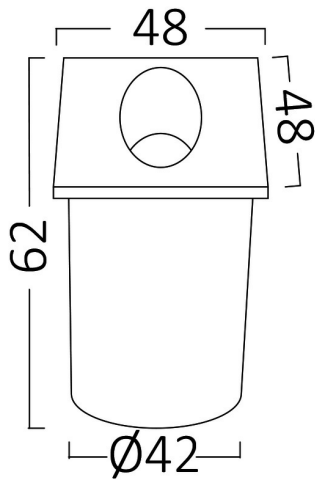

## PRODUCT DATASHEET

MODEL NO BG38-02300

DESCRIPTION BRY-VECTOR-A-SQR-WHT-2W-3000K-IP65-WALL LIGHT

Luminare is intended to use in outdoor applications

### General Characteristics

Model No	:	BG38-02300
Main Family	:	Outdoor Lighting
Sub Family	:	LED Wall Light
Type	:	Wall
Body Color	:	White
Lamp Shape	:	Directional
Dimmable	:	Not-Dimmable
Light Source	:	LED
Warranty	:	2 years
Class	:	Class II
IP	:	IP65
IK	:	IK08

### Package Informations

N.W.	:	3,70 kgs
G.W.	:	4,70 kgs
PCS/CTN	:	50 pcs
Length	:	300 mm
Width	:	160 mm
Height	:	300 mm
EAN	:	5949097727405

### Dimensions & Weight

P. Length	:	48 mm
P. Width	:	48 mm
P. Height	:	62 mm
Cutout	:	42 mm
Weight	:	74 gr