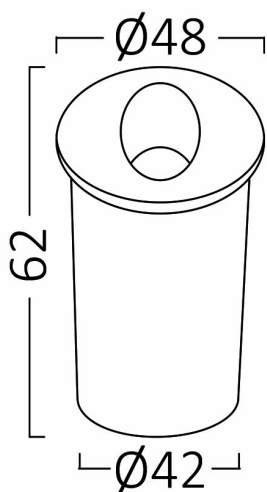

PRODUCT DATASHEET

MODEL NO BG38-02201

DESCRIPTION BRY-VECTOR-A-RND-BLC-2W-3000K-IP65-WALL LIGHT

Luminare is intended to use in outdoor applications