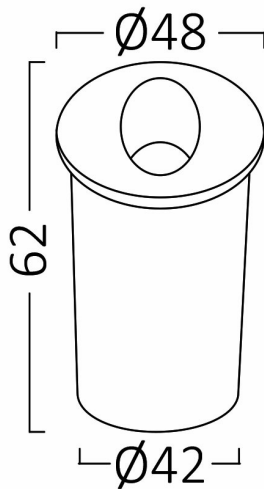

Braytron

PRODUCT DATASHEET

MODEL NO BG38-02201

DESCRIPTION BRY-VECTOR-A-RND-BLC-2W-3000K-IP65-WALL LIGHT

Luminare is intended to use in outdoor applications

BRAYTRON SRL

Bulavardul iuliu maniu, Nr.616, Sector 6, 061129, Bucuresti-ROMANIA

info@braytron.com

www.braytron.com

Page 1-2