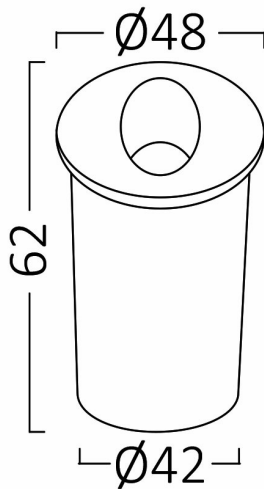

Luminare is intended to use in outdoor applications

BRAYTRON SRL

Bulavardul Iuliu Maniu, Nr.616, Sector 6, 061129, Bucuresti-ROMANIA

info@braytron.com

www.braytron.com

Page 1-2