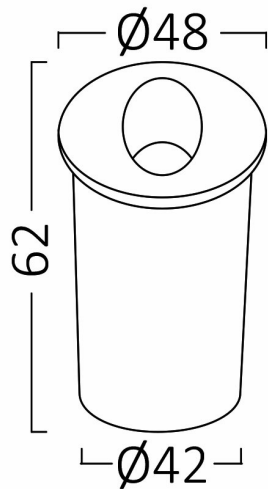

PRODUCT DATASHEET

MODEL NO BG38-02200

DESCRIPTION BRY-VECTOR-A-RND-WHT-2W-3000K-IP65-WALL LIGHT

Luminare is intended to use in outdoor applications

General Characteristics

Model No	:	BG38-02200
Main Family	:	Outdoor Lighting
Sub Family	:	LED Wall Light
Type	:	Wall
Body Color	:	White
Lamp Shape	:	Directional
Dimmable	:	Not-Dimmable
Light Source	:	LED
Warranty	:	2 years
Class	:	Class II
IP	:	IP65
IK	:	IK08

Electrical Characteristics

Lifetime	:	20000 h
Voltage	:	220-240V
Power Factor	:	<0,5
Material	:	Aluminium
Working Temperature	:	-20 C+40 C
Frequency	:	50-60 Hz

Package Informations

N.W.	:	3,50 kgs
G.W.	:	4,55 kgs
PCS/CTN	:	50 pcs
Length	:	300 mm
Width	:	160 mm
Height	:	300 mm
EAN	:	5949097727382

Product Characteristics

Wattage	:	2 w
Color Temperature	:	3000K
Quse Lumen	:	240 lm
Color Rendering Index (CRI)	:	>80
Energy Efficiency Level	:	E
Beam Angle	:	75° Degrees
Color Category	:	Warm White

Dimensions & Weight

Diameter	:	48 mm
P. Height	:	62 mm
Cutout	:	42 mm
Weight	:	70 gr