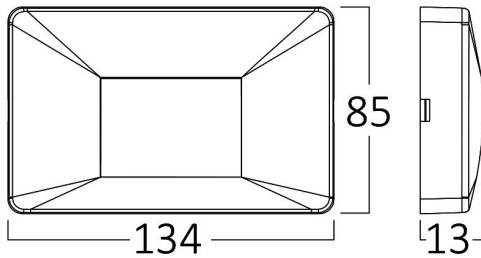

PRODUCT DATASHEET

MODEL NO BG38-02181

DESCRIPTION BRY-VEKTA-B-SQR-BLC-3W-3IN1-IP65-WALL LIGHT

Luminare is intended to use in outdoor applications

General Characteristics

Model No	:	BG38-02181
Main Family	:	Outdoor Lighting
Sub Family	:	LED Wall Light
Type	:	Wall
Body Color	:	Black
Lamp Shape	:	Directional
Dimmable	:	Not-Dimmable
Light Source	:	LED
Warranty	:	2 years
Class	:	Class II
IP	:	IP65
IK	:	IK06

Electrical Characteristics

Lifetime	:	20000 h
Voltage	:	220-240V
Power Factor	:	>0,5
Material	:	PC
Working Temperature	:	-20 C+40 C
Frequency	:	50-60 Hz

Package Informations

N.W.	:	6,30 kgs
G.W.	:	9,05 kgs
PCS/CTN	:	90 pcs
Length	:	465 mm
Width	:	200 mm
Height	:	300 mm
EAN	:	5949097742804

Product Characteristics

Wattage	:	3 w
Color Temperature	:	3IN1
Quse Lumen	:	240 lm
Color Rendering Index (CRI)	:	>80
Energy Efficiency Level	:	G
Beam Angle	:	120° Degrees
Color Category	:	3IN1

Dimensions & Weight

P. Length	:	85 mm
P. Width	:	134 mm
P. Height	:	13 mm
Weight	:	65 gr