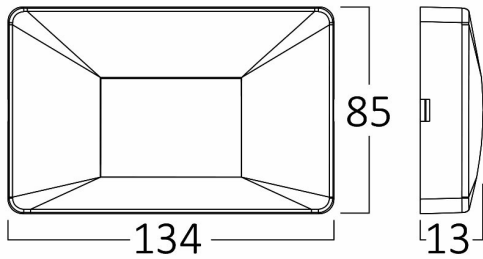

Braytron

PRODUCT DATASHEET

MODEL NO BG38-02181

DESCRIPTION BRY-VEKTA-B-SQR-BLC-3W-3IN1-IP65-WALL LIGHT

IP65

3 CCT

Luminare is intended to use in outdoor applications

BRAYTRON SRL

Electrical Characteristics

Lifetime	:	20000 h
Voltage	:	220-240V
Power Factor	:	>0,5
Material	:	PC
Working Temperature	:	-20 C+40 C
Frequency	:	50-60 Hz

Package Informations

N.W.	:	6,30 kgs
G.W.	:	9,05 kgs
PCS/CTN	:	90 pcs
Length	:	465 mm
Width	:	200 mm
Height	:	300 mm
EAN	:	5949097742804

Product Characteristics

Wattage	:	3 w
Color Temperature	:	3IN1
Quse Lumen	:	240 lm
Color Rendering Index (CRI)	:	>80
Energy Efficiency Level	:	G
Beam Angle	:	120° Degrees
Color Category	:	3IN1

Dimensions & Weight

P. Length	:	85 mm
P. Width	:	134 mm
P. Height	:	13 mm
Weight	:	65 gr