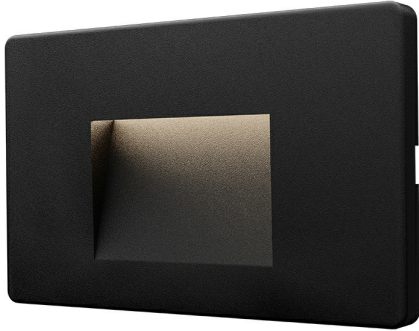

Braytron

PRODUCT DATASHEET

MODEL NO BG38-02181

DESCRIPTION BRY-VEKTA-B-SQR-BLC-3W-3IN1-IP65-WALL LIGHT

IP65

3 CCT

Luminare is intended to use in outdoor applications

BRAYTRON SRL

Bulavardul iuliu maniu, Nr.616, Sector 6, 061129, Bucuresti-ROMANIA

info@braytron.com

www.braytron.com

Page 1-2

General Characteristics

Model No	:	BG38-02181
Main Family	:	Outdoor Lighting
Sub Family	:	LED Wall Light
Type	:	Wall
Body Color	:	Black
Lamp Shape	:	Directional
Dimmable	:	Not-Dimmable
Light Source	:	LED
Warranty	:	2 years
Class	:	Class II
IP	:	IP65
IK	:	IK06

Product Characteristics

Wattage	:	3 w
Color Temperature	:	3IN1
Quse Lumen	:	240 lm
Color Rendering Index (CRI)	:	>80
Energy Efficiency Level	:	G
Beam Angle	:	120° Degrees
Color Category	:	3IN1

Dimensions & Weight