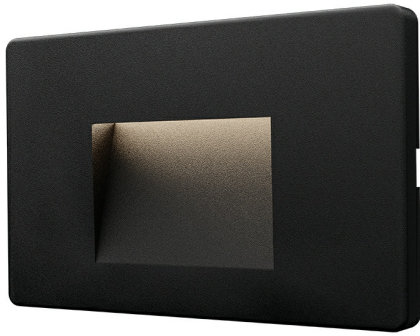

PRODUCT DATASHEET

MODEL NO BG38-02181

DESCRIPTION BRY-VEKTA-B-SQR-BLC-3W-3IN1-IP65-WALL LIGHT

Luminare is intended to use in outdoor applications

General Characteristics

Model No	:	BG38-02181
Main Family	:	Outdoor Lighting
Sub Family	:	LED Wall Light
Type	:	Wall
Body Color	:	Black
Lamp Shape	:	Directional
Dimmable	:	Not-Dimmable
Light Source	:	LED
Warranty	:	2 years
Class	:	Class II
IP	:	IP65
IK	:	IK06

Product Characteristics

Wattage	:	3 w
Color Temperature	:	3IN1
Quse Lumen	:	240 lm
Color Rendering Index (CRI)	:	>80
Energy Efficiency Level	:	G
Beam Angle	:	120° Degrees
Color Category	:	3IN1

Dimensions & Weight

P. Length	:	85 mm
P. Width	:	134 mm
P. Height	:	13 mm
Weight	:	65 gr