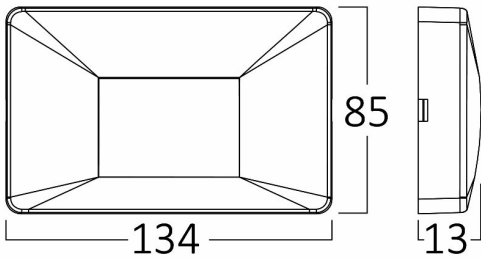

Braytron

PRODUCT DATASHEET

MODEL NO BG38-02180

DESCRIPTION BRY-VEKTA-B-SQR-WHT-3W-3IN1-IP65-WALL LIGHT

IP65

3 CCT

Luminare is intended to use in outdoor applications

BRAYTRON SRL

Electrical Characteristics

Lifetime	:	20000 h
Voltage	:	220-240V
Power Factor	:	>0,5
Material	:	PC
Working Temperature	:	-20 C+40 C
Frequency	:	50-60 Hz

Package Informations

N.W.	:	6,30 kgs
G.W.	:	9,05 kgs
PCS/CTN	:	90 pcs
Length	:	465 mm
Width	:	200 mm
Height	:	300 mm
EAN	:	5949097742798

Product Characteristics

Wattage	:	3 w
Color Temperature	:	3IN1
Quse Lumen	:	240 lm
Color Rendering Index (CRI)	:	>80
Energy Efficiency Level	:	G
Beam Angle	:	120° Degrees
Color Category	:	3IN1

Dimensions & Weight

P. Length	:	85 mm
P. Width	:	134 mm
P. Height	:	13 mm
Weight	:	65 gr