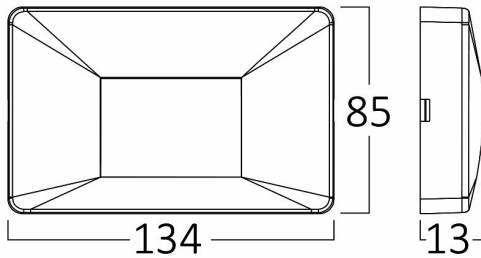

PRODUCT DATASHEET

MODEL NO BG38-02180

DESCRIPTION BRY-VEKTA-B-SQR-WHT-3W-3IN1-IP65-WALL LIGHT

3 CCT

Luminare is intended to use in outdoor applications

General Characteristics

Model No	:	BG38-02180
Main Family	:	Outdoor Lighting
Sub Family	:	LED Wall Light
Type	:	Wall
Body Color	:	White
Lamp Shape	:	Directional
Dimmable	:	Not-Dimmable
Light Source	:	LED
Warranty	:	2 years
Class	:	Class II
IP	:	IP65
IK	:	IK06

Electrical Characteristics

Lifetime	:	20000 h
Voltage	:	220-240V
Power Factor	:	>0,5
Material	:	PC
Working Temperature	:	-20 C+40 C
Frequency	:	50-60 Hz

Package Informations

N.W.	:	6,30 kgs
G.W.	:	9,05 kgs
PCS/CTN	:	90 pcs
Length	:	465 mm
Width	:	200 mm
Height	:	300 mm
EAN	:	5949097742798

Product Characteristics

Wattage	:	3 w
Color Temperature	:	3IN1
Quse Lumen	:	240 lm
Color Rendering Index (CRI)	:	>80
Energy Efficiency Level	:	G
Beam Angle	:	120° Degrees
Color Category	:	3IN1

Dimensions & Weight

P. Length	:	85 mm
P. Width	:	134 mm
P. Height	:	13 mm
Weight	:	65 gr