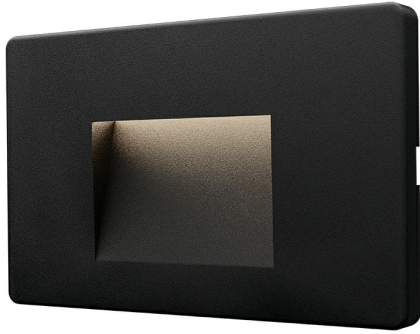

## PRODUCT DATASHEET

MODEL NO BG38-02101

DESCRIPTION BRY-VEKTA-B-SQR-BLC-3W-3000K-IP65-WALL LIGHT

Luminare is intended to use in outdoor applications

### General Characteristics

Model No	:	BG38-02101
Main Family	:	Outdoor Lighting
Sub Family	:	LED Wall Light
Type	:	Wall
Body Color	:	Black
Lamp Shape	:	Directional
Dimmable	:	Not-Dimmable
Light Source	:	LED
Warranty	:	2 years
Class	:	Class II
IP	:	IP65
IK	:	IK06

### Product Characteristics

Wattage	:	3 w
Color Temperature	:	3000K
Quse Lumen	:	240 lm
Color Rendering Index (CRI)	:	>80
Energy Efficiency Level	:	G
Beam Angle	:	120° Degrees
Color Category	:	Warm White

### Dimensions & Weight

P. Length	:	85 mm
P. Width	:	134 mm
P. Height	:	13 mm
Weight	:	64 gr