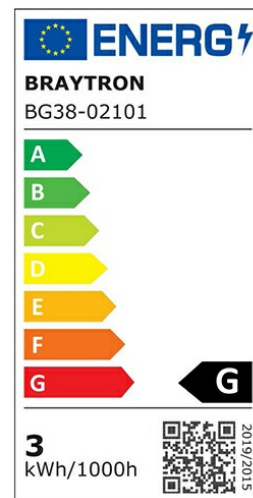

## PRODUCT DATASHEET

MODEL NO BG38-02101

DESCRIPTION BRY-VEKTA-B-SQR-BLC-3W-3000K-IP65-WALL LIGHT

Luminare is intended to use in outdoor applications

### General Characteristics

Model No	:	BG38-02101
Main Family	:	Outdoor Lighting
Sub Family	:	LED Wall Light
Type	:	Wall
Body Color	:	Black
Lamp Shape	:	Directional
Dimmable	:	Not-Dimmable
Light Source	:	LED
Warranty	:	2 years
Class	:	Class II
IP	:	IP65
IK	:	IK06

### Electrical Characteristics

Lifetime	:	20000 h
Voltage	:	220-240V
Power Factor	:	>0,5
Material	:	PC
Working Temperature	:	-20 C+40 C
Frequency	:	50-60 Hz

### Product Characteristics

Wattage	:	3 w
Color Temperature	:	3000K
Quse Lumen	:	240 lm
Color Rendering Index (CRI)	:	>80
Energy Efficiency Level	:	G
Beam Angle	:	120° Degrees
Color Category	:	Warm White