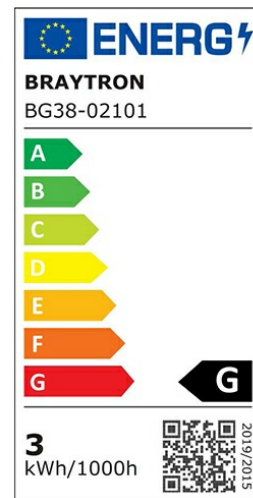

Braytron

PRODUCT DATASHEET

MODEL NO BG38-02101

DESCRIPTION BRY-VEKTA-B-SQR-BLC-3W-3000K-IP65-WALL LIGHT

Luminare is intended to use in outdoor applications

BRAYTRON SRL

Bulavardul iuliu maniu, Nr.616, Sector 6, 061129, Bucuresti-ROMANIA

info@braytron.com

www.braytron.com