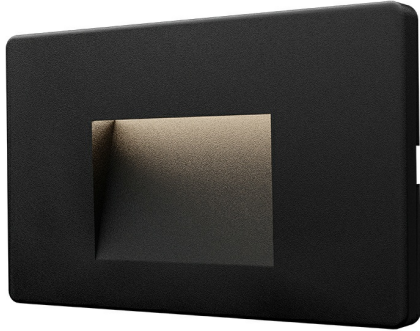

## PRODUCT DATASHEET

MODEL NO BG38-02101

DESCRIPTION BRY-VEKTA-B-SQR-BLC-3W-3000K-IP65-WALL LIGHT

Luminare is intended to use in outdoor applications

BRAYTRON SRL

Bulavardul iuliu maniu, Nr.616, Sector 6, 061129, Bucuresti-ROMANIA

### General Characteristics

Model No	:	BG38-02101
Main Family	:	Outdoor Lighting
Sub Family	:	LED Wall Light
Type	:	Wall
Body Color	:	Black
Lamp Shape	:	Directional
Dimmable	:	Not-Dimmable
Light Source	:	LED
Warranty	:	2 years
Class	:	Class II
IP	:	IP65
IK	:	IK06