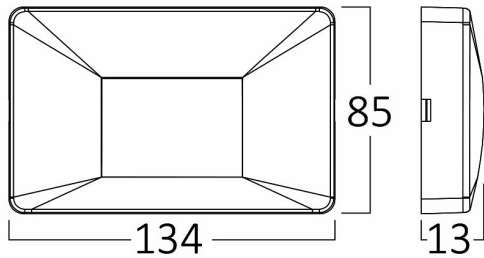

## PRODUCT DATASHEET

MODEL NO BG38-02101

DESCRIPTION BRY-VEKTA-B-SQR-BLC-3W-3000K-IP65-WALL LIGHT

Luminare is intended to use in outdoor applications

### General Characteristics

Model No	:	BG38-02101
Main Family	:	Outdoor Lighting
Sub Family	:	LED Wall Light
Type	:	Wall
Body Color	:	Black
Lamp Shape	:	Directional
Dimmable	:	Not-Dimmable
Light Source	:	LED
Warranty	:	2 years
Class	:	Class II
IP	:	IP65
IK	:	IK06

### Package Informations

N.W.	:	5,75 kgs
G.W.	:	8,15 kgs
PCS/CTN	:	90 pcs
Length	:	465 mm
Width	:	200 mm
Height	:	300 mm
EAN	:	5949097723391

### Dimensions & Weight

P. Length	:	85 mm
P. Width	:	134 mm
P. Height	:	13 mm
Weight	:	64 gr