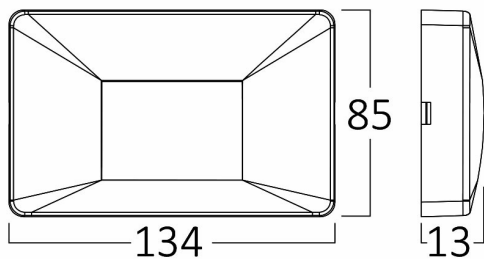

## PRODUCT DATASHEET

MODEL NO BG38-02100

DESCRIPTION BRY-VEKTA-B-SQR-WHT-3W-3000K-IP65-WALL LIGHT

Luminare is intended to use in outdoor applications

### General Characteristics

Model No	:	BG38-02100
Main Family	:	Outdoor Lighting
Sub Family	:	LED Wall Light
Type	:	Wall
Body Color	:	White
Lamp Shape	:	Directional
Dimmable	:	Not-Dimmable
Light Source	:	LED
Warranty	:	2 years
Class	:	Class II
IP	:	IP65
IK	:	IK06

### Package Informations

N.W.	:	5,75 kgs
G.W.	:	8,15 kgs
PCS/CTN	:	90 pcs
Length	:	465 mm
Width	:	200 mm
Height	:	300 mm
EAN	:	5949097723384

### Dimensions & Weight

P. Length	:	85 mm
P. Width	:	134 mm
P. Height	:	13 mm
Weight	:	64 gr