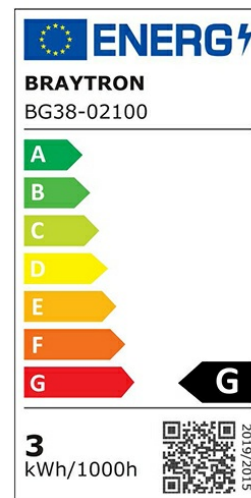

## PRODUCT DATASHEET

MODEL NO BG38-02100

DESCRIPTION BRY-VEKTA-B-SQR-WHT-3W-3000K-IP65-WALL LIGHT

Luminare is intended to use in outdoor applications

### General Characteristics

Model No	:	BG38-02100
Main Family	:	Outdoor Lighting
Sub Family	:	LED Wall Light
Type	:	Wall
Body Color	:	White
Lamp Shape	:	Directional
Dimmable	:	Not-Dimmable
Light Source	:	LED
Warranty	:	2 years
Class	:	Class II
IP	:	IP65
IK	:	IK06

### Electrical Characteristics

Lifetime	:	20000 h
Voltage	:	220-240V
Power Factor	:	>0,5
Material	:	PC
Working Temperature	:	-20 C+40 C
Frequency	:	50-60 Hz

### Product Characteristics

Wattage	:	3 w
Color Temperature	:	3000K
Quse Lumen	:	240 lm
Color Rendering Index (CRI)	:	>80
Energy Efficiency Level	:	G
Beam Angle	:	120° Degrees
Color Category	:	Warm White