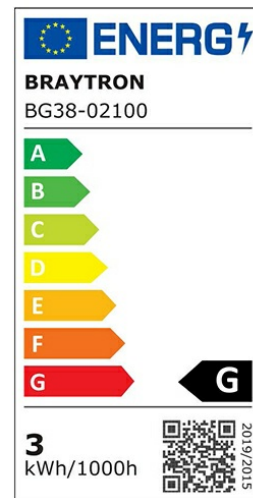

Luminare is intended to use in outdoor applications

BRAYTRON SRL

Bulavardul iuliu maniu, Nr.616, Sector 6, 061129, Bucuresti-ROMANIA

info@braytron.com

www.braytron.com

Page 1-2