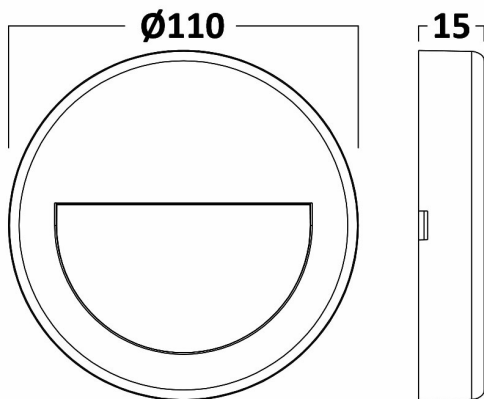

Braytron

PRODUCT DATASHEET

MODEL NO BG38-02081

DESCRIPTION BRY-VEKTA-B-RND-BLC-3W-3IN1-IP65-WALL LIGHT

IP65

3 CCT

Luminare is intended to use in outdoor applications

BRAYTRON SRL

Bulavardul iuliu maniu, Nr.616, Sector 6, 061129, Bucuresti-ROMANIA

info@braytron.com

www.braytron.com

Page 1-2