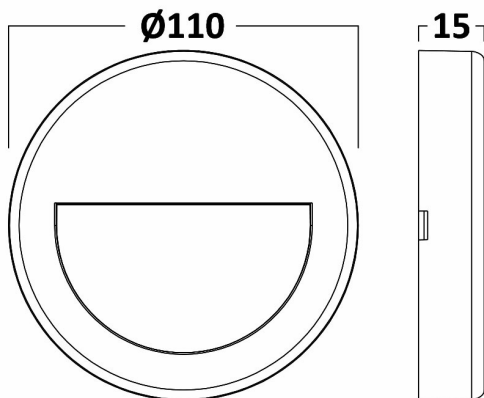

PRODUCT DATASHEET

MODEL NO BG38-02081

DESCRIPTION BRY-VEKTA-B-RND-BLC-3W-3IN1-IP65-WALL LIGHT

Luminare is intended to use in outdoor applications