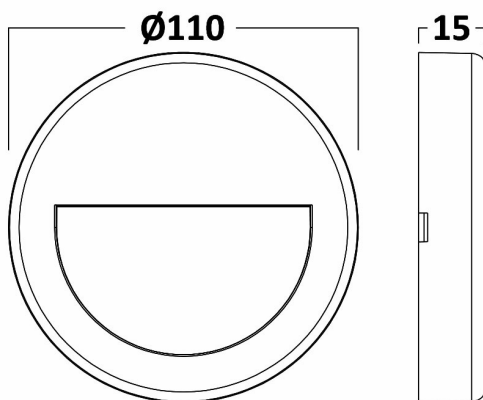

PRODUCT DATASHEET

MODEL NO BG38-02080

DESCRIPTION BRY-VEKTA-B-RND-WHT-3W-3IN1-IP65-WALL LIGHT

3 CCT

Luminare is intended to use in outdoor applications

General Characteristics

Model No	:	BG38-02080
Main Family	:	Outdoor Lighting
Sub Family	:	LED Wall Light
Type	:	Wall
Body Color	:	White
Lamp Shape	:	Directional
Dimmable	:	Not-Dimmable
Light Source	:	LED
Warranty	:	2 years
Class	:	Class II
IP	:	IP65
IK	:	IK06

Electrical Characteristics

Lifetime	:	20000 h
Voltage	:	220-240V
Power Factor	:	>0,5
Material	:	PC
Working Temperature	:	-20 C+40 C
Frequency	:	50-60 Hz

Package Informations

N.W.	:	6,30 kgs
G.W.	:	8,90 kgs
PCS/CTN	:	90 pcs
Length	:	575 mm
Width	:	215 mm
Height	:	250 mm
EAN	:	5949097742774

Product Characteristics

Wattage	:	3 w
Color Temperature	:	3IN1
Quse Lumen	:	240 lm
Color Rendering Index (CRI)	:	>80
Energy Efficiency Level	:	G
Beam Angle	:	120° Degrees
Color Category	:	3IN1

Dimensions & Weight

Diameter	:	110 mm
P. Height	:	15 mm
Weight	:	64 gr