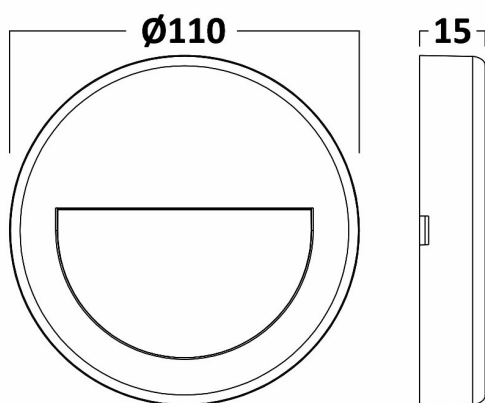

PRODUCT DATASHEET

MODEL NO BG38-02001

DESCRIPTION BRY-VEKTA-B-RND-BLC-3W-3000K-IP65-WALL LIGHT

Luminare is intended to use in outdoor applications

General Characteristics

Model No	:	BG38-02001
Main Family	:	Outdoor Lighting
Sub Family	:	LED Wall Light
Type	:	Wall
Body Color	:	Black
Lamp Shape	:	Directional
Dimmable	:	Not-Dimmable
Light Source	:	LED
Warranty	:	2 years
Class	:	Class II
IP	:	IP65
IK	:	IK06

Electrical Characteristics

Lifetime	:	20000 h
Voltage	:	220-240V
Power Factor	:	>0,5
Material	:	PC
Working Temperature	:	-20 C+40 C
Frequency	:	50-60 Hz

Package Informations

N.W.	:	5,65 kgs
G.W.	:	8,35 kgs
PCS/CTN	:	90 pcs
Length	:	575 mm
Width	:	215 mm
Height	:	250 mm
EAN	:	5949097723377

Product Characteristics

Wattage	:	3 w
Color Temperature	:	3000K
Quse Lumen	:	240 lm
Color Rendering Index (CRI)	:	>80
Energy Efficiency Level	:	G
Beam Angle	:	120° Degrees
Color Category	:	Warm White

Dimensions & Weight

Diameter	:	110 mm
P. Height	:	15 mm
Weight	:	63 gr