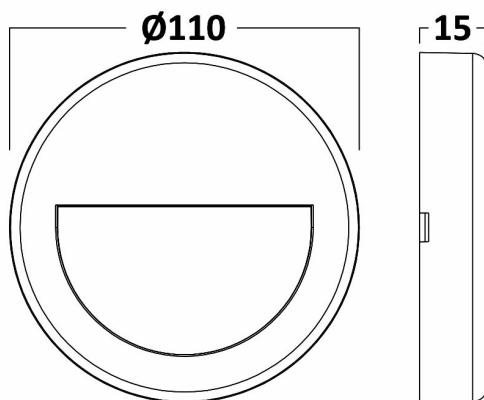

PRODUCT DATASHEET

MODEL NO BG38-02000

DESCRIPTION BRY-VEKTA-B-RND-WHT-3W-3000K-IP65-WALL LIGHT

Luminare is intended to use in outdoor applications