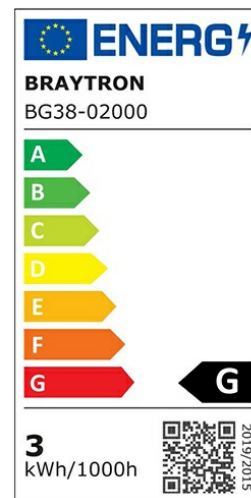

PRODUCT DATASHEET

MODEL NO BG38-02000

DESCRIPTION BRY-VEKTA-B-RND-WHT-3W-3000K-IP65-WALL LIGHT

Luminare is intended to use in outdoor applications