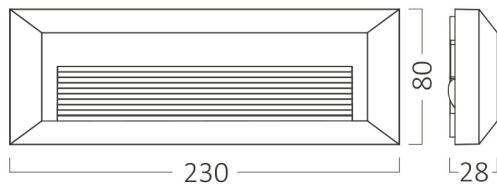

## PRODUCT DATASHEET

MODEL NO BG38-01982

DESCRIPTION BRY-VEKTA-B-RCT-D.GRY-3W-3IN1-IP65-WALL LIGHT

Luminare is intended to use in outdoor applications

### General Characteristics

Model No	:	BG38-01982
Main Family	:	Outdoor Lighting
Sub Family	:	LED Wall Light
Type	:	Wall
Body Color	:	Grey
Lamp Shape	:	Non-Directional
Dimmable	:	Not-Dimmable
Light Source	:	LED
Warranty	:	2 years
Class	:	Class II
IP	:	IP65

### Package Informations

N.W.	:	6,45 kgs
G.W.	:	8,30 kgs
PCS/CTN	:	30 pcs
Length	:	485 mm
Width	:	200 mm
Height	:	285 mm
EAN	:	5949097732492

### Dimensions & Weight

P. Length	:	230 mm
P. Width	:	28 mm
P. Height	:	80 mm
Weight	:	215 gr