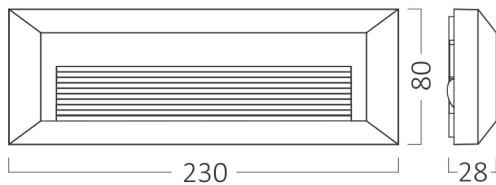

Braytron

PRODUCT DATASHEET

MODEL NO BG38-01982

DESCRIPTION BRY-VEKTA-B-RCT-D.GRY-3W-3IN1-IP65-WALL LIGHT

IP65

3 CCT

Luminare is intended to use in outdoor applications

BRAYTRON SRL

Electrical Characteristics

Lifetime	:	20000 h
Voltage	:	220-240V
Power Factor	:	>0,5
Material	:	PC
Working Temperature	:	-20 C+40 C
Frequency	:	50-60 Hz

Package Informations

N.W.	:	6,45 kgs
G.W.	:	8,30 kgs
PCS/CTN	:	30 pcs
Length	:	485 mm
Width	:	200 mm
Height	:	285 mm
EAN	:	5949097732492

Product Characteristics

Wattage	:	3 w
Color Temperature	:	3IN1
Quse Lumen	:	180 lm
Color Rendering Index (CRI)	:	>80
Energy Efficiency Level	:	G
Beam Angle	:	120° Degrees
Color Category	:	3IN1

Dimensions & Weight

P. Length	:	230 mm
P. Width	:	28 mm
P. Height	:	80 mm
Weight	:	215 gr