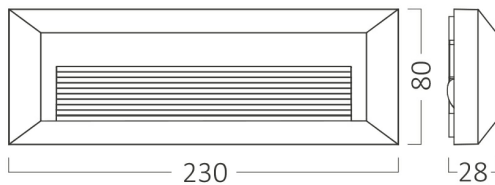

Braytron

PRODUCT DATASHEET

MODEL NO BG38-01980

DESCRIPTION BRY-VEKTA-B-RCT-WHT-3W-3IN1-IP65-WALL LIGHT

IP65

3 CCT

Luminare is intended to use in outdoor applications

BRAYTRON SRL

Bulavardul iuliu maniu, Nr.616, Sector 6, 061129, Bucuresti-ROMANIA

info@braytron.com

www.braytron.com

General Characteristics

Model No	:	BG38-01980
Main Family	:	Outdoor Lighting
Sub Family	:	LED Wall Light
Type	:	Wall
Body Color	:	White
Lamp Shape	:	Non-Directional
Dimmable	:	Not-Dimmable
Light Source	:	LED
Warranty	:	2 years
Class	:	Class II
IP	:	IP65

Product Characteristics

Wattage	:	3 w
Color Temperature	:	3IN1
Quse Lumen	:	180 lm
Color Rendering Index (CRI)	:	>80
Energy Efficiency Level	:	G
Beam Angle	:	120° Degrees
Color Category	:	3IN1

Dimensions & Weight

P. Length	:	230 mm
P. Width	:	28 mm
P. Height	:	80 mm
Weight	:	215 gr