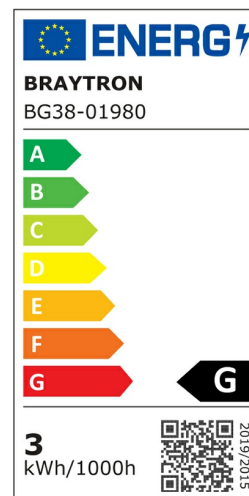

## PRODUCT DATASHEET

MODEL NO BG38-01980

DESCRIPTION BRY-VEKTA-B-RCT-WHT-3W-3IN1-IP65-WALL LIGHT

Luminare is intended to use in outdoor applications

### General Characteristics

Model No	:	BG38-01980
Main Family	:	Outdoor Lighting
Sub Family	:	LED Wall Light
Type	:	Wall
Body Color	:	White
Lamp Shape	:	Non-Directional
Dimmable	:	Not-Dimmable
Light Source	:	LED
Warranty	:	2 years
Class	:	Class II
IP	:	IP65

### Electrical Characteristics

Lifetime	:	20000 h
Voltage	:	220-240V
Power Factor	:	>0,5
Material	:	PC
Working Temperature	:	-20 C+40 C
Frequency	:	50-60 Hz

### Product Characteristics

Wattage	:	3 w
Color Temperature	:	3IN1
Quse Lumen	:	180 lm
Color Rendering Index (CRI)	:	>80
Energy Efficiency Level	:	G
Beam Angle	:	120° Degrees
Color Category	:	3IN1