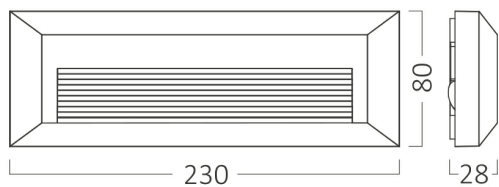

## PRODUCT DATASHEET

MODEL NO BG38-01980

DESCRIPTION BRY-VEKTA-B-RCT-WHT-3W-3IN1-IP65-WALL LIGHT

Luminare is intended to use in outdoor applications

### General Characteristics

Model No	:	BG38-01980
Main Family	:	Outdoor Lighting
Sub Family	:	LED Wall Light
Type	:	Wall
Body Color	:	White
Lamp Shape	:	Non-Directional
Dimmable	:	Not-Dimmable
Light Source	:	LED
Warranty	:	2 years
Class	:	Class II
IP	:	IP65

### Package Informations

N.W.	:	6,45 kgs
G.W.	:	8,30 kgs
PCS/CTN	:	30 pcs
Length	:	485 mm
Width	:	200 mm
Height	:	285 mm
EAN	:	5949097732485

### Dimensions & Weight

P. Length	:	230 mm
P. Width	:	28 mm
P. Height	:	80 mm
Weight	:	215 gr