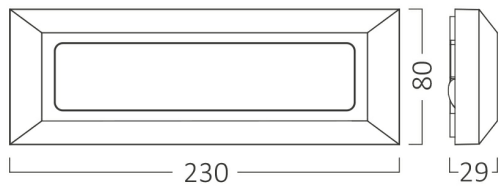

## PRODUCT DATASHEET

MODEL NO BG38-01882

DESCRIPTION BRY-VEKTA-B-RCT-GRY-3W-3IN1-IP65-WALL LIGHT

3 CCT

Luminare is intended to use in outdoor applications

### General Characteristics

Model No	:	BG38-01882
Main Family	:	Outdoor Lighting
Sub Family	:	LED Wall Light
Type	:	Wall
Body Color	:	Grey
Lamp Shape	:	Non-Directional
Dimmable	:	Not-Dimmable
Light Source	:	LED
Warranty	:	2 years
Class	:	Class II
IP	:	IP65

### Package Informations

N.W.	:	7,50 kgs
G.W.	:	9,30 kgs
PCS/CTN	:	30 pcs
Length	:	485 mm
Width	:	200 mm
Height	:	285 mm
EAN	:	5949097732560

### Dimensions & Weight

P. Length	:	230 mm
P. Width	:	29 mm
P. Height	:	80 mm
Weight	:	250 gr