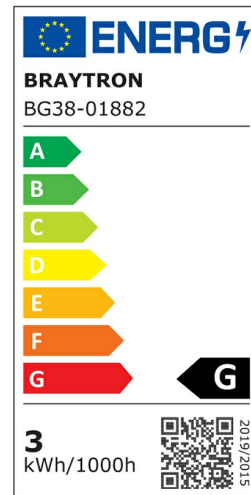

## PRODUCT DATASHEET

MODEL NO BG38-01882

DESCRIPTION BRY-VEKTA-B-RCT-GRY-3W-3IN1-IP65-WALL LIGHT

3 CCT

Luminare is intended to use in outdoor applications

### General Characteristics

Model No	:	BG38-01882
Main Family	:	Outdoor Lighting
Sub Family	:	LED Wall Light
Type	:	Wall
Body Color	:	Grey
Lamp Shape	:	Non-Directional
Dimmable	:	Not-Dimmable
Light Source	:	LED
Warranty	:	2 years
Class	:	Class II
IP	:	IP65

### Electrical Characteristics

Lifetime	:	20000 h
Voltage	:	220-240V
Power Factor	:	>0,5
Material	:	PC
Working Temperature	:	-20 C+40 C
Frequency	:	50-60 Hz

### Product Characteristics

Wattage	:	3 w
Color Temperature	:	3IN1
Quse Lumen	:	180 lm
Color Rendering Index (CRI)	:	>80
Energy Efficiency Level	:	G
Beam Angle	:	120° Degrees
Color Category	:	3IN1