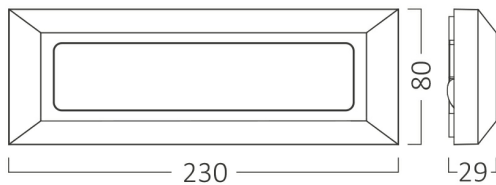

Braytron

PRODUCT DATASHEET

MODEL NO BG38-01882

DESCRIPTION BRY-VEKTA-B-RCT-GRY-3W-3IN1-IP65-WALL LIGHT

IP65

3 CCT

Luminare is intended to use in outdoor applications

BRAYTRON SRL

Electrical Characteristics

Lifetime	:	20000 h
Voltage	:	220-240V
Power Factor	:	>0,5
Material	:	PC
Working Temperature	:	-20 C+40 C
Frequency	:	50-60 Hz

Package Informations

N.W.	:	7,50 kgs
G.W.	:	9,30 kgs
PCS/CTN	:	30 pcs
Length	:	485 mm
Width	:	200 mm
Height	:	285 mm
EAN	:	5949097732560

Product Characteristics

Wattage	:	3 w
Color Temperature	:	3IN1
Quse Lumen	:	180 lm
Color Rendering Index (CRI)	:	>80
Energy Efficiency Level	:	G
Beam Angle	:	120° Degrees
Color Category	:	3IN1

Dimensions & Weight

P. Length	:	230 mm
P. Width	:	29 mm
P. Height	:	80 mm
Weight	:	250 gr