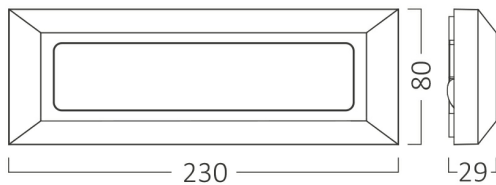

Braytron

PRODUCT DATASHEET

MODEL NO BG38-01881

DESCRIPTION BRY-VEKTA-B-RCT-BLC-3W-3IN1-IP65-WALL LIGHT

IP65

3 CCT

Luminare is intended to use in outdoor applications

BRAYTRON SRL

Electrical Characteristics

Lifetime	:	20000 h
Voltage	:	220-240V
Power Factor	:	>0,5
Material	:	PC
Working Temperature	:	-20 C+40 C
Frequency	:	50-60 Hz

Package Informations

N.W.	:	7,50 kgs
G.W.	:	9,30 kgs
PCS/CTN	:	30 pcs
Length	:	485 mm
Width	:	200 mm
Height	:	285 mm
EAN	:	5949097732553

Product Characteristics

Wattage	:	3 w
Color Temperature	:	3IN1
Quse Lumen	:	180 lm
Color Rendering Index (CRI)	:	>80
Energy Efficiency Level	:	G
Beam Angle	:	120° Degrees
Color Category	:	3IN1

Dimensions & Weight

P. Length	:	230 mm
P. Width	:	29 mm
P. Height	:	80 mm
Weight	:	250 gr