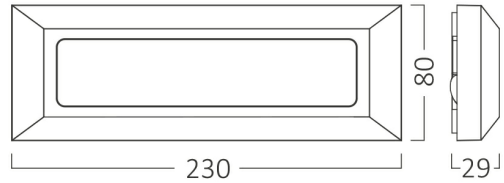

Braytron

PRODUCT DATASHEET

MODEL NO BG38-01881

DESCRIPTION BRY-VEKTA-B-RCT-BLC-3W-3IN1-IP65-WALL LIGHT

IP65

3 CCT

Luminare is intended to use in outdoor applications

BRAYTRON SRL

Bulavardul iuliu maniu, Nr.616, Sector 6, 061129, Bucuresti-ROMANIA

info@braytron.com

www.braytron.com

General Characteristics

Model No	:	BG38-01881
Main Family	:	Outdoor Lighting
Sub Family	:	LED Wall Light
Type	:	Wall
Body Color	:	Black
Lamp Shape	:	Non-Directional
Dimmable	:	Not-Dimmable
Light Source	:	LED
Warranty	:	2 years
Class	:	Class II
IP	:	IP65

Product Characteristics

Wattage	:	3 w
Color Temperature	:	3IN1
Quse Lumen	:	180 lm
Color Rendering Index (CRI)	:	>80
Energy Efficiency Level	:	G
Beam Angle	:	120° Degrees
Color Category	:	3IN1

Dimensions & Weight

P. Length	:	230 mm
P. Width	:	29 mm
P. Height	:	80 mm
Weight	:	250 gr