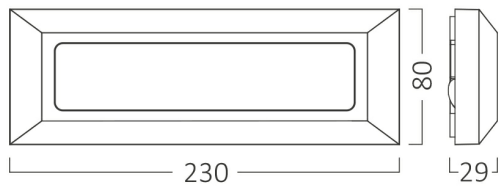

PRODUCT DATASHEET

MODEL NO BG38-01880

DESCRIPTION BRY-VEKTA-B-RCT-WHT-3W-3IN1-IP65-WALL LIGHT

Luminare is intended to use in outdoor applications

General Characteristics

Model No	:	BG38-01880
Main Family	:	Outdoor Lighting
Sub Family	:	LED Wall Light
Type	:	Wall
Body Color	:	White
Lamp Shape	:	Non-Directional
Dimmable	:	Not-Dimmable
Light Source	:	LED
Warranty	:	2 years
Class	:	Class II
IP	:	IP65

Electrical Characteristics

Lifetime	:	20000 h
Voltage	:	220-240V
Power Factor	:	>0,5
Material	:	PC
Working Temperature	:	-20 C+40 C
Frequency	:	50-60 Hz

Package Informations

N.W.	:	7,50 kgs
G.W.	:	9,30 kgs
PCS/CTN	:	30 pcs
Length	:	485 mm
Width	:	200 mm
Height	:	285 mm
EAN	:	5949097732546

Product Characteristics

Wattage	:	3 w
Color Temperature	:	3IN1
Quse Lumen	:	180 lm
Color Rendering Index (CRI)	:	>80
Energy Efficiency Level	:	G
Beam Angle	:	120° Degrees
Color Category	:	3IN1

Dimensions & Weight

P. Length	:	230 mm
P. Width	:	29 mm
P. Height	:	80 mm
Weight	:	250 gr