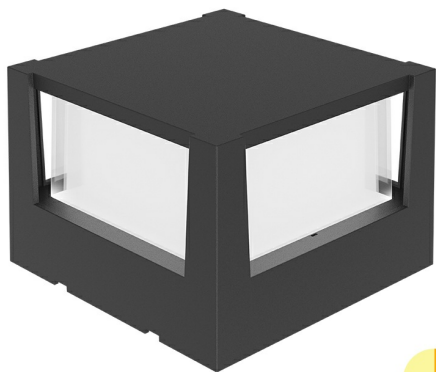

PRODUCT DATASHEET

MODEL NO BG38-01582

DESCRIPTION BRY-WALLS-G2-SQR-GRY-15W-3IN1-IP65-WALL LIGHT

3 CCT

Luminare is intended to use in outdoor applications

General Characteristics

Model No	:	BG38-01582
Main Family	:	Outdoor Lighting
Sub Family	:	LED Wall Light
Type	:	Bulkhead
Body Color	:	Grey
Lamp Shape	:	Non-Directional
Dimmable	:	Not-Dimmable
Light Source	:	LED
Warranty	:	2 years
Class	:	Class II
IP	:	IP65
IK	:	IK08

Electrical Characteristics

Lifetime	:	20000 h
Voltage	:	220-240V
Power Factor	:	>0,5
Material	:	PC
Working Temperature	:	-20 C+40 C
Frequency	:	50-60 Hz

Package Informations

N.W.	:	8,90 kgs
G.W.	:	11,50 kgs
PCS/CTN	:	20 pcs
Length	:	620 mm
Width	:	360 mm
Height	:	370 mm
EAN	:	5949097736568

Product Characteristics

Wattage	:	15 w
Color Temperature	:	3IN1
Quse Lumen	:	1450 lm
Color Rendering Index (CRI)	:	>80
Energy Efficiency Level	:	F
Beam Angle	:	120° Degrees
Color Category	:	3IN1

Dimensions & Weight

P. Length	:	161 mm
P. Width	:	161 mm
P. Height	:	111 mm
Weight	:	445 gr