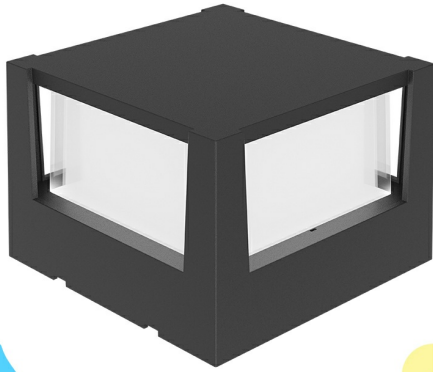

Braytron

PRODUCT DATASHEET

MODEL NO BG38-01582

DESCRIPTION BRY-WALLS-G2-SQR-GRY-15W-3IN1-IP65-WALL LIGHT

Luminare is intended to use in outdoor applications

BRAYTRON SRL

Bulavardul Iuliu Maniu, Nr.616, Sector 6, 061129, Bucuresti-ROMANIA

info@braytron.com

www.braytron.com

Page 1-2

General Characteristics

Model No	:	BG38-01582
Main Family	:	Outdoor Lighting
Sub Family	:	LED Wall Light
Type	:	Bulkhead
Body Color	:	Grey
Lamp Shape	:	Non-Directional
Dimmable	:	Not-Dimmable
Light Source	:	LED
Warranty	:	2 years
Class	:	Class II
IP	:	IP65
IK	:	IK08

Product Characteristics

Wattage	:	15 w
Color Temperature	:	3IN1
Quse Lumen	:	1450 lm
Color Rendering Index (CRI)	:	>80
Energy Efficiency Level	:	F
Beam Angle	:	120° Degrees
Color Category	:	3IN1

Dimensions & Weight

P. Length	:	161 mm
P. Width	:	161 mm
P. Height	:	111 mm
Weight	:	445 gr