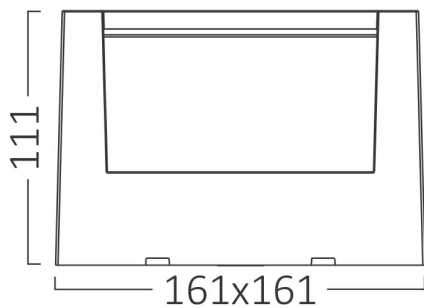

PRODUCT DATASHEET

MODEL NO BG38-01582

DESCRIPTION BRY-WALLS-G2-SQR-GRY-15W-3IN1-IP65-WALL LIGHT

3 CCT

Luminare is intended to use in outdoor applications

General Characteristics

Model No	:	BG38-01582
Main Family	:	Outdoor Lighting
Sub Family	:	LED Wall Light
Type	:	Bulkhead
Body Color	:	Grey
Lamp Shape	:	Non-Directional
Dimmable	:	Not-Dimmable
Light Source	:	LED
Warranty	:	2 years
Class	:	Class II
IP	:	IP65
IK	:	IK08

Electrical Characteristics

Lifetime	:	20000 h
Voltage	:	220-240V
Power Factor	:	>0,5
Material	:	PC
Working Temperature	:	-20 C+40 C
Frequency	:	50-60 Hz

Package Informations

N.W.	:	8,90 kgs
G.W.	:	11,50 kgs
PCS/CTN	:	20 pcs
Length	:	620 mm
Width	:	360 mm
Height	:	370 mm
EAN	:	5949097736568

Product Characteristics

Wattage	:	15 w
Color Temperature	:	3IN1
Quse Lumen	:	1450 lm
Color Rendering Index (CRI)	:	>80
Energy Efficiency Level	:	F
Beam Angle	:	120° Degrees
Color Category	:	3IN1

Dimensions & Weight

P. Length	:	161 mm
P. Width	:	161 mm
P. Height	:	111 mm
Weight	:	445 gr