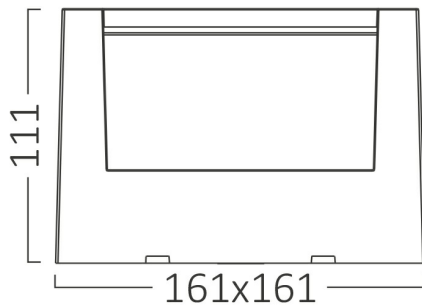

Braytron

PRODUCT DATASHEET

MODEL NO BG38-01582

DESCRIPTION BRY-WALLS-G2-SQR-GRY-15W-3IN1-IP65-WALL LIGHT

Luminare is intended to use in outdoor applications

BRAYTRON SRL

Bulavardul Iuliu Maniu, Nr.616, Sector 6, 061129, Bucuresti-ROMANIA

Electrical Characteristics

Lifetime	:	20000 h
Voltage	:	220-240V
Power Factor	:	>0,5
Material	:	PC
Working Temperature	:	-20 C+40 C
Frequency	:	50-60 Hz

Package Informations

N.W.	:	8,90 kgs
G.W.	:	11,50 kgs
PCS/CTN	:	20 pcs
Length	:	620 mm
Width	:	360 mm
Height	:	370 mm
EAN	:	5949097736568

Product Characteristics

Wattage	:	15 w
Color Temperature	:	3IN1
Quse Lumen	:	1450 lm
Color Rendering Index (CRI)	:	>80
Energy Efficiency Level	:	F
Beam Angle	:	120° Degrees
Color Category	:	3IN1

Dimensions & Weight

P. Length	:	161 mm
P. Width	:	161 mm
P. Height	:	111 mm
Weight	:	445 gr