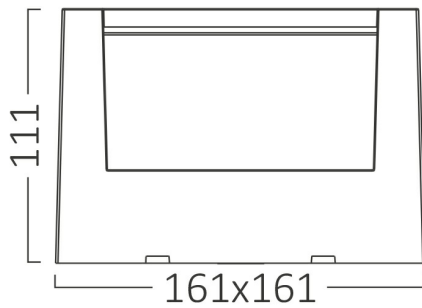

PRODUCT DATASHEET

MODEL NO BG38-01581

DESCRIPTION BRY-WALLS-G1-RND-BLC-15W-3IN1-IP65-WALL LIGHT

3 CCT

Luminare is intended to use in outdoor applications

General Characteristics

Model No	:	BG38-01581
Main Family	:	Outdoor Lighting
Sub Family	:	LED Wall Light
Type	:	Bulkhead
Body Color	:	Black
Lamp Shape	:	Non-Directional
Dimmable	:	Not-Dimmable
Light Source	:	LED
Warranty	:	2 years
Class	:	Class II
IP	:	IP65
IK	:	IK08
Size	:	6 inch

Electrical Characteristics

Lifetime	:	20000 h
Voltage	:	220-240V
Power Factor	:	>0,5
Material	:	PC
Working Temperature	:	-20 C+40 C
Frequency	:	50-60 Hz

Package Informations

N.W.	:	8,90 kgs
G.W.	:	11,50 kgs
PCS/CTN	:	20 pcs
Length	:	620 mm
Width	:	360 mm
Height	:	370 mm
EAN	:	5949097737718

Product Characteristics

Wattage	:	15 w
Color Temperature	:	3IN1
Quse Lumen	:	1450 lm
Color Rendering Index (CRI)	:	>80
Energy Efficiency Level	:	F
Beam Angle	:	120° Degrees
Color Category	:	3IN1

Dimensions & Weight

P. Length	:	161 mm
P. Width	:	161 mm
P. Height	:	111 mm
Weight	:	445 gr