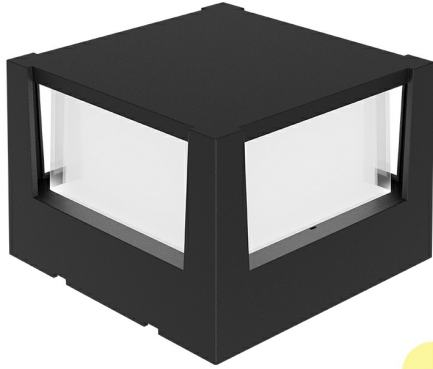

PRODUCT DATASHEET

MODEL NO BG38-01581

DESCRIPTION BRY-WALLS-G1-RND-BLC-15W-3IN1-IP65-WALL LIGHT

3 CCT

Luminare is intended to use in outdoor applications

General Characteristics

Model No	:	BG38-01581
Main Family	:	Outdoor Lighting
Sub Family	:	LED Wall Light
Type	:	Bulkhead
Body Color	:	Black
Lamp Shape	:	Non-Directional
Dimmable	:	Not-Dimmable
Light Source	:	LED
Warranty	:	2 years
Class	:	Class II
IP	:	IP65
IK	:	IK08
Size	:	6 inch

Electrical Characteristics

Lifetime	:	20000 h
Voltage	:	220-240V
Power Factor	:	>0,5
Material	:	PC
Working Temperature	:	-20 C+40 C
Frequency	:	50-60 Hz

Package Informations

N.W.	:	8,90 kgs
G.W.	:	11,50 kgs
PCS/CTN	:	20 pcs
Length	:	620 mm
Width	:	360 mm
Height	:	370 mm
EAN	:	5949097737718

Product Characteristics

Wattage	:	15 w
Color Temperature	:	3IN1
Quse Lumen	:	1450 lm
Color Rendering Index (CRI)	:	>80
Energy Efficiency Level	:	F
Beam Angle	:	120° Degrees
Color Category	:	3IN1

Dimensions & Weight

P. Length	:	161 mm
P. Width	:	161 mm
P. Height	:	111 mm
Weight	:	445 gr