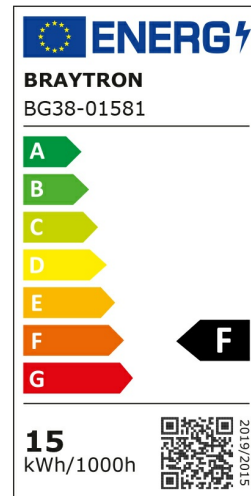

Braytron

PRODUCT DATASHEET

MODEL NO BG38-01581

DESCRIPTION BRY-WALLS-G1-RND-BLC-15W-3IN1-IP65-WALL LIGHT

Luminare is intended to use in outdoor applications

BRAYTRON SRL

Bulavardul iuliu maniu, Nr.616, Sector 6, 061129, Bucuresti-ROMANIA

info@braytron.com

www.braytron.com

Page 1-2

General Characteristics

Model No	:	BG38-01581
Main Family	:	Outdoor Lighting
Sub Family	:	LED Wall Light
Type	:	Bulkhead
Body Color	:	Black
Lamp Shape	:	Non-Directional
Dimmable	:	Not-Dimmable
Light Source	:	LED
Warranty	:	2 years
Class	:	Class II
IP	:	IP65
IK	:	IK08

Electrical Characteristics

Lifetime	:	20000 h
Voltage	:	220-240V
Power Factor	:	>0,5
Material	:	PC
Working Temperature	:	-20 C+40 C
Frequency	:	50-60 Hz

Package Informations

N.W.	:	8,90 kgs
G.W.	:	11,50 kgs
PCS/CTN	:	20 pcs
Length	:	620 mm
Width	:	360 mm
Height	:	370 mm
EAN	:	5949097737718

Product Characteristics

Wattage	:	15 w
Color Temperature	:	3IN1
Quse Lumen	:	1450 lm
Color Rendering Index (CRI)	:	>80
Energy Efficiency Level	:	F
Beam Angle	:	120° Degrees
Color Category	:	3IN1

Dimensions & Weight