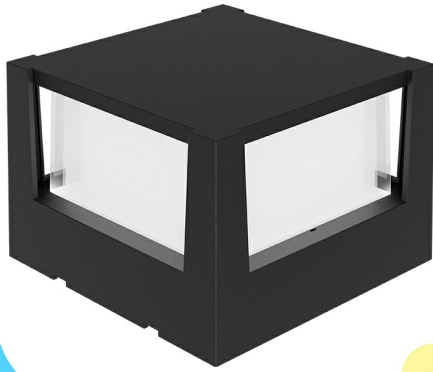

Braytron

PRODUCT DATASHEET

MODEL NO BG38-01581

DESCRIPTION BRY-WALLS-G1-RND-BLC-15W-3IN1-IP65-WALL LIGHT

Luminare is intended to use in outdoor applications

BRAYTRON SRL

Bulavardul iuliu maniu, Nr.616, Sector 6, 061129, Bucuresti-ROMANIA

info@braytron.com

www.braytron.com

Page 1-2

General Characteristics

Model No	:	BG38-01581
Main Family	:	Outdoor Lighting
Sub Family	:	LED Wall Light
Type	:	Bulkhead
Body Color	:	Black
Lamp Shape	:	Non-Directional
Dimmable	:	Not-Dimmable
Light Source	:	LED
Warranty	:	2 years
Class	:	Class II
IP	:	IP65
IK	:	IK08

Product Characteristics

Wattage	:	15 w
Color Temperature	:	3IN1
Quse Lumen	:	1450 lm
Color Rendering Index (CRI)	:	>80
Energy Efficiency Level	:	F
Beam Angle	:	120° Degrees
Color Category	:	3IN1

Dimensions & Weight

P. Length	:	161 mm
P. Width	:	161 mm
P. Height	:	111 mm
Weight	:	445 gr