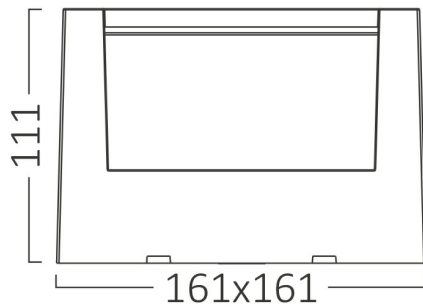

## PRODUCT DATASHEET

MODEL NO BG38-01581

DESCRIPTION BRY-WALLS-G1-RND-BLC-15W-3IN1-IP65-WALL LIGHT

3 CCT

Luminare is intended to use in outdoor applications

### General Characteristics

Model No	:	BG38-01581
Main Family	:	Outdoor Lighting
Sub Family	:	LED Wall Light
Type	:	Bulkhead
Body Color	:	Black
Lamp Shape	:	Non-Directional
Dimmable	:	Not-Dimmable
Light Source	:	LED
Warranty	:	2 years
Class	:	Class II
IP	:	IP65
IK	:	IK08
Size	:	6 inch

### Package Informations

N.W.	:	8,90 kgs
G.W.	:	11,50 kgs
PCS/CTN	:	20 pcs
Length	:	620 mm
Width	:	360 mm
Height	:	370 mm
EAN	:	5949097737718

### Dimensions & Weight

P. Length	:	161 mm
P. Width	:	161 mm
P. Height	:	111 mm
Weight	:	445 gr