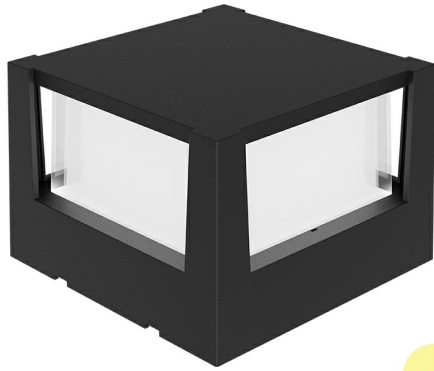

## PRODUCT DATASHEET

MODEL NO BG38-01581

DESCRIPTION BRY-WALLS-G1-RND-BLC-15W-3IN1-IP65-WALL LIGHT

3 CCT

Luminare is intended to use in outdoor applications

### General Characteristics

Model No	:	BG38-01581
Main Family	:	Outdoor Lighting
Sub Family	:	LED Wall Light
Type	:	Bulkhead
Body Color	:	Black
Lamp Shape	:	Non-Directional
Dimmable	:	Not-Dimmable
Light Source	:	LED
Warranty	:	2 years
Class	:	Class II
IP	:	IP65
IK	:	IK08
Size	:	6 inch

### Product Characteristics

Wattage	:	15 w
Color Temperature	:	3IN1
Quse Lumen	:	1450 lm
Color Rendering Index (CRI)	:	>80
Energy Efficiency Level	:	F
Beam Angle	:	120° Degrees
Color Category	:	3IN1

### Dimensions & Weight

P. Length	:	161 mm
P. Width	:	161 mm
P. Height	:	111 mm
Weight	:	445 gr