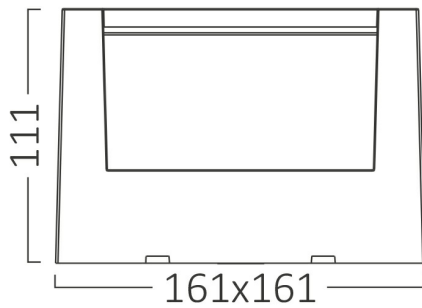

Braytron

PRODUCT DATASHEET

MODEL NO BG38-01581

DESCRIPTION BRY-WALLS-G1-RND-BLC-15W-3IN1-IP65-WALL LIGHT

Luminare is intended to use in outdoor applications

BRAYTRON SRL

Bulavardul iuliu maniu, Nr.616, Sector 6, 061129, Bucuresti-ROMANIA

Electrical Characteristics

Lifetime	:	20000 h
Voltage	:	220-240V
Power Factor	:	>0,5
Material	:	PC
Working Temperature	:	-20 C+40 C
Frequency	:	50-60 Hz

Package Informations

N.W.	:	8,90 kgs
G.W.	:	11,50 kgs
PCS/CTN	:	20 pcs
Length	:	620 mm
Width	:	360 mm
Height	:	370 mm
EAN	:	5949097737718

Product Characteristics

Wattage	:	15 w
Color Temperature	:	3IN1
Quse Lumen	:	1450 lm
Color Rendering Index (CRI)	:	>80
Energy Efficiency Level	:	F
Beam Angle	:	120° Degrees
Color Category	:	3IN1

Dimensions & Weight

P. Length	:	161 mm
P. Width	:	161 mm
P. Height	:	111 mm
Weight	:	445 gr