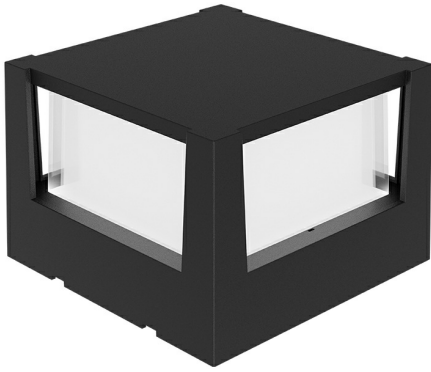

Braytron

PRODUCT DATASHEET

MODEL NO BG38-01501

DESCRIPTION BRY-WALLS-G2-SQR-BLC-15W-3000K-IP65-WALL LIGHT

Luminare is intended to use in outdoor applications

BRAYTRON SRL

Bulavardul Iuliu Maniu, Nr.616, Sector 6, 061129, Bucuresti-ROMANIA

info@braytron.com

www.braytron.com

Page 1-2

General Characteristics

Model No	:	BG38-01501
Main Family	:	Outdoor Lighting
Sub Family	:	LED Wall Light
Type	:	Bulkhead
Body Color	:	Black
Lamp Shape	:	Non-Directional
Dimmable	:	Not-Dimmable
Light Source	:	LED
Warranty	:	2 years
Class	:	Class II
IP	:	IP65
IK	:	IK08

Product Characteristics

Wattage	:	15 w
Color Temperature	:	3000K
Quse Lumen	:	1450 lm
Color Rendering Index (CRI)	:	>80
Energy Efficiency Level	:	F
Beam Angle	:	120° Degrees
Color Category	:	Warm White

Dimensions & Weight

P. Length	:	161 mm
P. Width	:	161 mm
P. Height	:	111 mm
Weight	:	445 gr