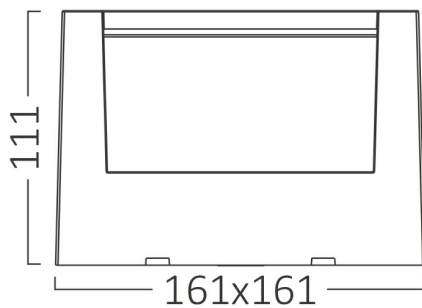

PRODUCT DATASHEET

MODEL NO BG38-01501

DESCRIPTION BRY-WALLS-G2-SQR-BLC-15W-3000K-IP65-WALL LIGHT

Luminare is intended to use in outdoor applications

General Characteristics

Model No	:	BG38-01501
Main Family	:	Outdoor Lighting
Sub Family	:	LED Wall Light
Type	:	Bulkhead
Body Color	:	Black
Lamp Shape	:	Non-Directional
Dimmable	:	Not-Dimmable
Light Source	:	LED
Warranty	:	2 years
Class	:	Class II
IP	:	IP65
IK	:	IK08

Electrical Characteristics

Lifetime	:	20000 h
Voltage	:	220-240V
Power Factor	:	>0,5
Material	:	PC
Working Temperature	:	-20 C+40 C
Frequency	:	50-60 Hz

Package Informations

N.W.	:	8,90 kgs
G.W.	:	11,50 kgs
PCS/CTN	:	20 pcs
Length	:	620 mm
Width	:	360 mm
Height	:	370 mm
EAN	:	5949097727313

Product Characteristics

Wattage	:	15 w
Color Temperature	:	3000K
Quse Lumen	:	1450 lm
Color Rendering Index (CRI)	:	>80
Energy Efficiency Level	:	F
Beam Angle	:	120° Degrees
Color Category	:	Warm White

Dimensions & Weight

P. Length	:	161 mm
P. Width	:	161 mm
P. Height	:	111 mm
Weight	:	445 gr