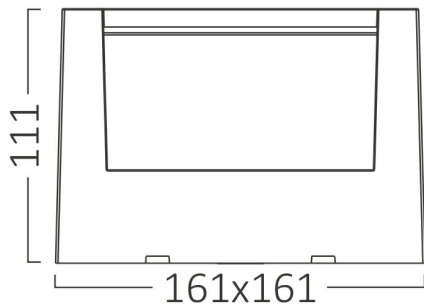

Braytron

PRODUCT DATASHEET

MODEL NO BG38-01501

DESCRIPTION BRY-WALLS-G2-SQR-BLC-15W-3000K-IP65-WALL LIGHT

Luminare is intended to use in outdoor applications

BRAYTRON SRL

Bulavardul Iuliu Maniu, Nr.616, Sector 6, 061129, Bucuresti-ROMANIA

Electrical Characteristics

Lifetime	:	20000 h
Voltage	:	220-240V
Power Factor	:	>0,5
Material	:	PC
Working Temperature	:	-20 C+40 C
Frequency	:	50-60 Hz

Package Informations

N.W.	:	8,90 kgs
G.W.	:	11,50 kgs
PCS/CTN	:	20 pcs
Length	:	620 mm
Width	:	360 mm
Height	:	370 mm
EAN	:	5949097727313

Product Characteristics

Wattage	:	15 w
Color Temperature	:	3000K
Quse Lumen	:	1450 lm
Color Rendering Index (CRI)	:	>80
Energy Efficiency Level	:	F
Beam Angle	:	120° Degrees
Color Category	:	Warm White

Dimensions & Weight

P. Length	:	161 mm
P. Width	:	161 mm
P. Height	:	111 mm
Weight	:	445 gr