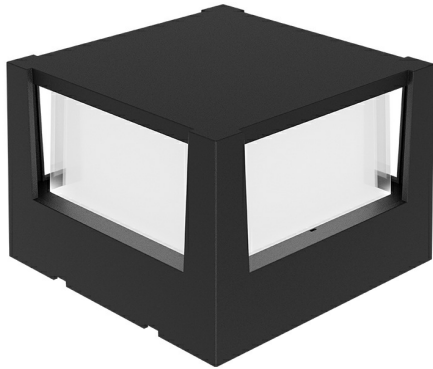

PRODUCT DATASHEET

MODEL NO BG38-01501

DESCRIPTION BRY-WALLS-G2-SQR-BLC-15W-3000K-IP65-WALL LIGHT

Luminare is intended to use in outdoor applications

General Characteristics

Model No	:	BG38-01501
Main Family	:	Outdoor Lighting
Sub Family	:	LED Wall Light
Type	:	Bulkhead
Body Color	:	Black
Lamp Shape	:	Non-Directional
Dimmable	:	Not-Dimmable
Light Source	:	LED
Warranty	:	2 years
Class	:	Class II
IP	:	IP65
IK	:	IK08

Electrical Characteristics

Lifetime	:	20000 h
Voltage	:	220-240V
Power Factor	:	>0,5
Material	:	PC
Working Temperature	:	-20 C+40 C
Frequency	:	50-60 Hz

Package Informations

N.W.	:	8,90 kgs
G.W.	:	11,50 kgs
PCS/CTN	:	20 pcs
Length	:	620 mm
Width	:	360 mm
Height	:	370 mm
EAN	:	5949097727313

Product Characteristics

Wattage	:	15 w
Color Temperature	:	3000K
Quse Lumen	:	1450 lm
Color Rendering Index (CRI)	:	>80
Energy Efficiency Level	:	F
Beam Angle	:	120° Degrees
Color Category	:	Warm White

Dimensions & Weight

P. Length	:	161 mm
P. Width	:	161 mm
P. Height	:	111 mm
Weight	:	445 gr