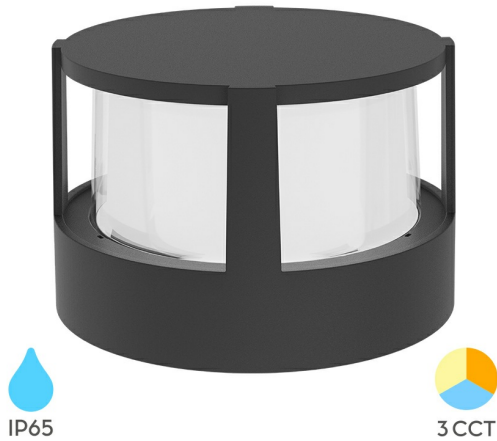

## PRODUCT DATASHEET

MODEL NO BG38-01482

DESCRIPTION BRY-WALLS-G1-RND-GRY-15W-3IN1-IP65-WALL LIGHT

Luminare is intended to use in outdoor applications

BRAYTRON SRL

Bulavardul iuliu maniu, Nr.616, Sector 6, 061129, Bucuresti-ROMANIA

### General Characteristics

Model No	:	BG38-01482
Main Family	:	Outdoor Lighting
Sub Family	:	LED Wall Light
Type	:	Bulkhead
Body Color	:	Grey
Lamp Shape	:	Non-Directional
Dimmable	:	Not-Dimmable
Light Source	:	LED
Warranty	:	2 years
Class	:	Class II
IP	:	IP65
IK	:	IK08

### Product Characteristics

Wattage	:	15 w
Color Temperature	:	3IN1
Quse Lumen	:	1450 lm
Color Rendering Index (CRI)	:	>80
Energy Efficiency Level	:	F
Beam Angle	:	120° Degrees
Color Category	:	3IN1

### Dimensions & Weight

Diameter	:	170 mm
P. Height	:	121 mm
Weight	:	360 gr