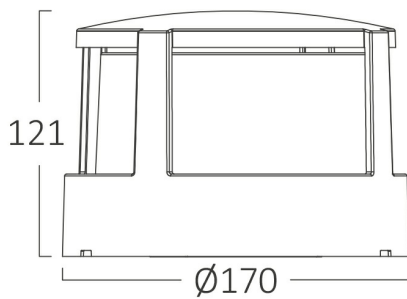

PRODUCT DATASHEET

MODEL NO BG38-01482

DESCRIPTION BRY-WALLS-G1-RND-GRY-15W-3IN1-IP65-WALL LIGHT

3 CCT

Luminare is intended to use in outdoor applications

General Characteristics

Model No	:	BG38-01482
Main Family	:	Outdoor Lighting
Sub Family	:	LED Wall Light
Type	:	Bulkhead
Body Color	:	Grey
Lamp Shape	:	Non-Directional
Dimmable	:	Not-Dimmable
Light Source	:	LED
Warranty	:	2 years
Class	:	Class II
IP	:	IP65
IK	:	IK08

Electrical Characteristics

Lifetime	:	20000 h
Voltage	:	220-240V
Power Factor	:	>0,5
Material	:	PC
Working Temperature	:	-20 C+40 C
Frequency	:	50-60 Hz

Package Informations

N.W.	:	7,20 kgs
G.W.	:	10,10 kgs
PCS/CTN	:	20 pcs
Length	:	670 mm
Width	:	370 mm
Height	:	380 mm
EAN	:	5949097736551

Product Characteristics

Wattage	:	15 w
Color Temperature	:	3IN1
Quse Lumen	:	1450 lm
Color Rendering Index (CRI)	:	>80
Energy Efficiency Level	:	F
Beam Angle	:	120° Degrees
Color Category	:	3IN1

Dimensions & Weight

Diameter	:	170 mm
P. Height	:	121 mm
Weight	:	360 gr