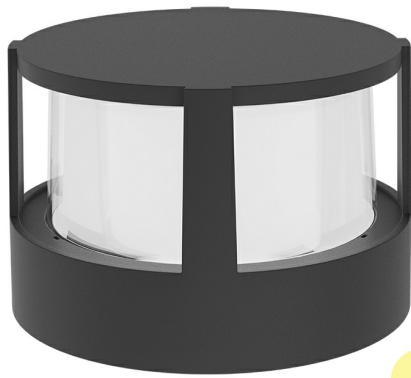

PRODUCT DATASHEET

MODEL NO BG38-01482

DESCRIPTION BRY-WALLS-G1-RND-GRY-15W-3IN1-IP65-WALL LIGHT

3 CCT

Luminare is intended to use in outdoor applications

General Characteristics

Model No	:	BG38-01482
Main Family	:	Outdoor Lighting
Sub Family	:	LED Wall Light
Type	:	Bulkhead
Body Color	:	Grey
Lamp Shape	:	Non-Directional
Dimmable	:	Not-Dimmable
Light Source	:	LED
Warranty	:	2 years
Class	:	Class II
IP	:	IP65
IK	:	IK08

Electrical Characteristics

Lifetime	:	20000 h
Voltage	:	220-240V
Power Factor	:	>0,5
Material	:	PC
Working Temperature	:	-20 C+40 C
Frequency	:	50-60 Hz

Package Informations

N.W.	:	7,20 kgs
G.W.	:	10,10 kgs
PCS/CTN	:	20 pcs
Length	:	670 mm
Width	:	370 mm
Height	:	380 mm
EAN	:	5949097736551

Product Characteristics

Wattage	:	15 w
Color Temperature	:	3IN1
Quse Lumen	:	1450 lm
Color Rendering Index (CRI)	:	>80
Energy Efficiency Level	:	F
Beam Angle	:	120° Degrees
Color Category	:	3IN1

Dimensions & Weight

Diameter	:	170 mm
P. Height	:	121 mm
Weight	:	360 gr