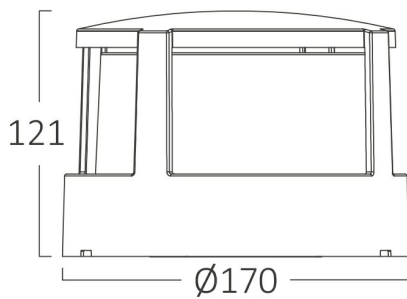

PRODUCT DATASHEET

MODEL NO BG38-01481

DESCRIPTION BRY-WALLS-G1-RND-BLC-15W-3IN1-IP65-WALL LIGHT

3 CCT

Luminare is intended to use in outdoor applications

General Characteristics

Model No	:	BG38-01481
Main Family	:	Outdoor Lighting
Sub Family	:	LED Wall Light
Type	:	Bulkhead
Body Color	:	Black
Lamp Shape	:	Non-Directional
Dimmable	:	Not-Dimmable
Light Source	:	LED
Warranty	:	2 years
Class	:	Class II
IP	:	IP65
IK	:	IK08

Electrical Characteristics

Lifetime	:	20000 h
Voltage	:	220-240V
Power Factor	:	>0,5
Material	:	PC
Working Temperature	:	-20 C+40 C
Frequency	:	50-60 Hz

Package Informations

N.W.	:	7,20 kgs
G.W.	:	10,10 kgs
PCS/CTN	:	20 pcs
Length	:	670 mm
Width	:	370 mm
Height	:	380 mm
EAN	:	5949097737701

Product Characteristics

Wattage	:	15 w
Color Temperature	:	3IN1
Quse Lumen	:	1450 lm
Color Rendering Index (CRI)	:	>80
Energy Efficiency Level	:	F
Beam Angle	:	120° Degrees
Color Category	:	3IN1

Dimensions & Weight

Diameter	:	170 mm
P. Height	:	121 mm
Weight	:	360 gr