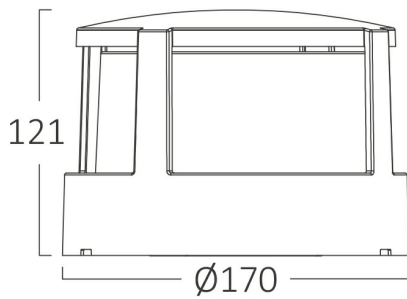

Braytron

PRODUCT DATASHEET

MODEL NO BG38-01401

DESCRIPTION BRY-WALLS-G1-RND-BLC-15W-3000K-IP65-WALL LIGHT

Luminare is intended to use in outdoor applications

BRAYTRON SRL

Bulavardul Iuliu Maniu, Nr.616, Sector 6, 061129, Bucuresti-ROMANIA

Electrical Characteristics

Lifetime	:	20000 h
Voltage	:	220-240V
Power Factor	:	>0,5
Material	:	PC
Working Temperature	:	-20 C+40 C
Frequency	:	50-60 Hz

Package Informations

N.W.	:	7,20 kgs
G.W.	:	10,10 kgs
PCS/CTN	:	20 pcs
Length	:	670 mm
Width	:	370 mm
Height	:	380 mm
EAN	:	5949097727306

Dimensions & Weight

Diameter	:	170 mm
P. Height	:	121 mm
Weight	:	360 gr