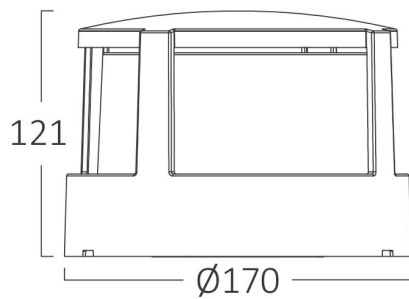

## PRODUCT DATASHEET

MODEL NO BG38-01401

DESCRIPTION BRY-WALLS-G1-RND-BLC-15W-3000K-IP65-WALL LIGHT

Luminare is intended to use in outdoor applications

### General Characteristics

Model No	:	BG38-01401
Main Family	:	Outdoor Lighting
Sub Family	:	LED Wall Light
Type	:	Bulkhead
Body Color	:	Black
Lamp Shape	:	Non-Directional
Dimmable	:	Not-Dimmable
Light Source	:	LED
Warranty	:	2 years
Class	:	Class II
IP	:	IP65
IK	:	IK08

### Package Informations

N.W.	:	7,20 kgs
G.W.	:	10,10 kgs
PCS/CTN	:	20 pcs
Length	:	670 mm
Width	:	370 mm
Height	:	380 mm
EAN	:	5949097727306

### Dimensions & Weight

Diameter	:	170 mm
P. Height	:	121 mm
Weight	:	360 gr