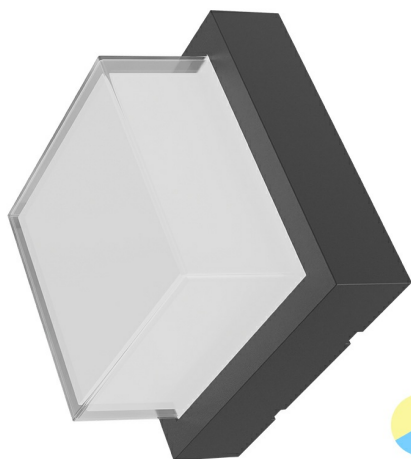

PRODUCT DATASHEET

MODEL NO BG38-01382

DESCRIPTION BRY-WALLS-G2-SQR-GRY-15W-3IN1-IP65-WALL LIGHT

Luminare is intended to use in outdoor applications

General Characteristics

Model No	:	BG38-01382
Main Family	:	Outdoor Lighting
Sub Family	:	LED Wall Light
Type	:	Bulkhead
Body Color	:	Grey
Lamp Shape	:	Non-Directional
Dimmable	:	Not-Dimmable
Light Source	:	LED
Warranty	:	2 years
Class	:	Class II
IP	:	IP65
IK	:	IK05

Product Characteristics

Wattage	:	15 w
Color Temperature	:	3IN1
Quse Lumen	:	1450 lm
Color Rendering Index (CRI)	:	>80
Energy Efficiency Level	:	F
Beam Angle	:	120° Degrees
Color Category	:	3IN1

Dimensions & Weight

P. Length	:	160 mm
P. Width	:	160 mm
P. Height	:	100 mm
Weight	:	390 gr