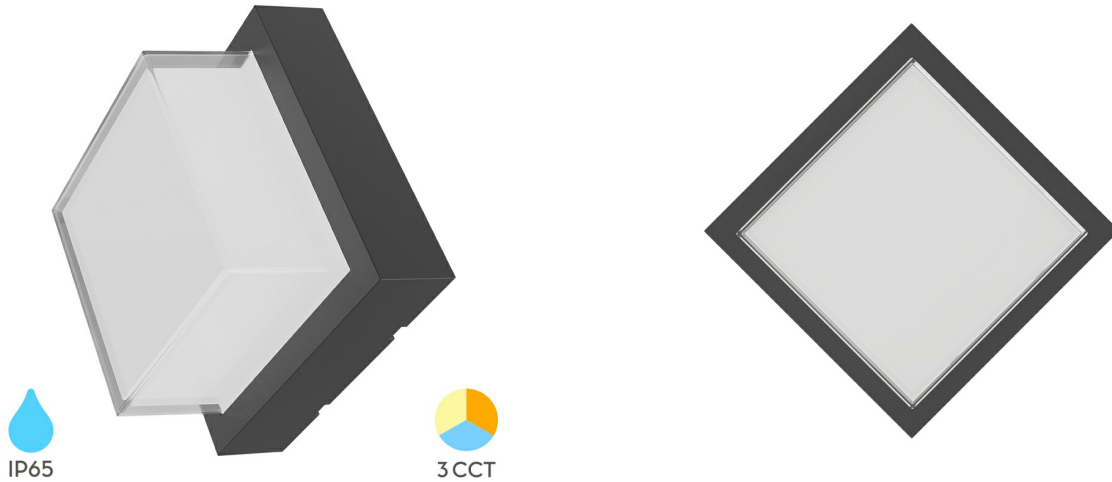

Braytron

PRODUCT DATASHEET

MODEL NO BG38-01382

DESCRIPTION BRY-WALLS-G2-SQR-GRY-15W-3IN1-IP65-WALL LIGHT

Luminare is intended to use in outdoor applications

General Characteristics

Model No	:	BG38-01382
Main Family	:	Outdoor Lighting
Sub Family	:	LED Wall Light
Type	:	Bulkhead
Body Color	:	Grey
Lamp Shape	:	Non-Directional
Dimmable	:	Not-Dimmable
Light Source	:	LED
Warranty	:	2 years
Class	:	Class II
IP	:	IP65
IK	:	IK05

Product Characteristics

Wattage	:	15 w
Color Temperature	:	3IN1
Quse Lumen	:	1450 lm
Color Rendering Index (CRI)	:	>80
Energy Efficiency Level	:	F
Beam Angle	:	120° Degrees
Color Category	:	3IN1

Dimensions & Weight

P. Length	:	160 mm
P. Width	:	160 mm
P. Height	:	100 mm
Weight	:	390 gr