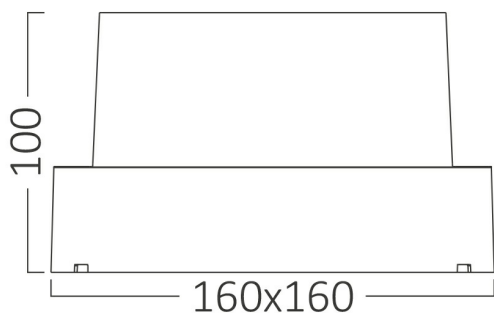

PRODUCT DATASHEET

MODEL NO BG38-01382

DESCRIPTION BRY-WALLS-G2-SQR-GRY-15W-3IN1-IP65-WALL LIGHT

Luminare is intended to use in outdoor applications

General Characteristics

Model No	:	BG38-01382
Main Family	:	Outdoor Lighting
Sub Family	:	LED Wall Light
Type	:	Bulkhead
Body Color	:	Grey
Lamp Shape	:	Non-Directional
Dimmable	:	Not-Dimmable
Light Source	:	LED
Warranty	:	2 years
Class	:	Class II
IP	:	IP65
IK	:	IK05

Electrical Characteristics

Lifetime	:	20000 h
Voltage	:	220-240V
Power Factor	:	>0,5
Material	:	PC
Working Temperature	:	-20 C+40 C
Frequency	:	50-60 Hz

Package Informations

N.W.	:	7,80 kgs
G.W.	:	10,20 kgs
PCS/CTN	:	20 pcs
Length	:	560 mm
Width	:	355 mm
Height	:	360 mm
EAN	:	5949097736544

Product Characteristics

Wattage	:	15 w
Color Temperature	:	3IN1
Quse Lumen	:	1450 lm
Color Rendering Index (CRI)	:	>80
Energy Efficiency Level	:	F
Beam Angle	:	120° Degrees
Color Category	:	3IN1

Dimensions & Weight

P. Length	:	160 mm
P. Width	:	160 mm
P. Height	:	100 mm
Weight	:	390 gr