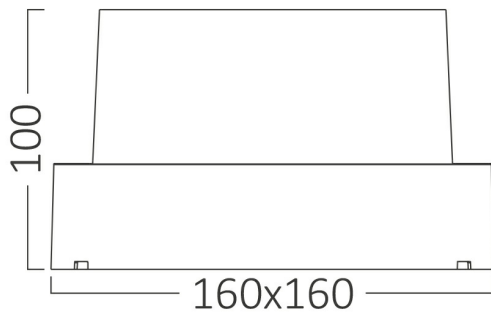

Braytron

PRODUCT DATASHEET

MODEL NO BG38-01382

DESCRIPTION BRY-WALLS-G2-SQR-GRY-15W-3IN1-IP65-WALL LIGHT

Luminare is intended to use in outdoor applications

General Characteristics

Model No	:	BG38-01382
Main Family	:	Outdoor Lighting
Sub Family	:	LED Wall Light
Type	:	Bulkhead
Body Color	:	Grey
Lamp Shape	:	Non-Directional
Dimmable	:	Not-Dimmable
Light Source	:	LED
Warranty	:	2 years
Class	:	Class II
IP	:	IP65
IK	:	IK05

Electrical Characteristics

Lifetime	:	20000 h
Voltage	:	220-240V
Power Factor	:	>0,5
Material	:	PC
Working Temperature	:	-20 C+40 C
Frequency	:	50-60 Hz

Package Informations

N.W.	:	7,80 kgs
G.W.	:	10,20 kgs
PCS/CTN	:	20 pcs
Length	:	560 mm
Width	:	355 mm
Height	:	360 mm
EAN	:	5949097736544

Product Characteristics

Wattage	:	15 w
Color Temperature	:	3IN1
Quse Lumen	:	1450 lm
Color Rendering Index (CRI)	:	>80
Energy Efficiency Level	:	F
Beam Angle	:	120° Degrees
Color Category	:	3IN1

Dimensions & Weight

P. Length	:	160 mm
P. Width	:	160 mm
P. Height	:	100 mm
Weight	:	390 gr