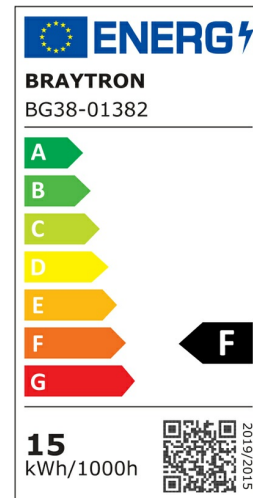

Braytron

PRODUCT DATASHEET

MODEL NO BG38-01382

DESCRIPTION BRY-WALLS-G2-SQR-GRY-15W-3IN1-IP65-WALL LIGHT

Luminare is intended to use in outdoor applications

General Characteristics

Model No	:	BG38-01382
Main Family	:	Outdoor Lighting
Sub Family	:	LED Wall Light
Type	:	Bulkhead
Body Color	:	Grey
Lamp Shape	:	Non-Directional
Dimmable	:	Not-Dimmable
Light Source	:	LED
Warranty	:	2 years
Class	:	Class II
IP	:	IP65
IK	:	IK05

Electrical Characteristics

Lifetime	:	20000 h
Voltage	:	220-240V
Power Factor	:	>0,5
Material	:	PC
Working Temperature	:	-20 C+40 C
Frequency	:	50-60 Hz

Package Informations

N.W.	:	7,80 kgs
G.W.	:	10,20 kgs
PCS/CTN	:	20 pcs
Length	:	560 mm
Width	:	355 mm
Height	:	360 mm
EAN	:	5949097736544

Product Characteristics

Wattage	:	15 w
Color Temperature	:	3IN1
Quse Lumen	:	1450 lm
Color Rendering Index (CRI)	:	>80
Energy Efficiency Level	:	F
Beam Angle	:	120° Degrees
Color Category	:	3IN1

Dimensions & Weight