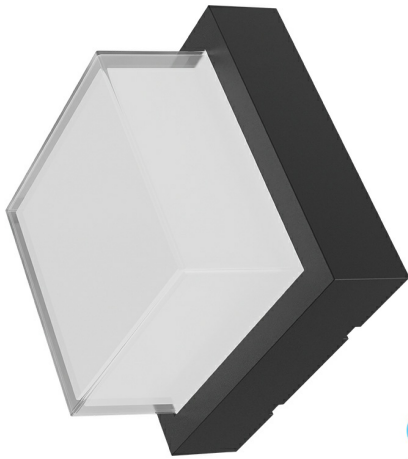

Braytron

PRODUCT DATASHEET

MODEL NO BG38-01311

DESCRIPTION BRY-WALLS-G2-SQR-BLC-15W-4000K-IP65-WALL LIGHT

Luminare is intended to use in outdoor applications

BRAYTRON SRL

Bulavardul iuliu maniu, Nr.616, Sector 6, 061129, Bucuresti-ROMANIA

info@braytron.com

www.braytron.com

Page 1-2

General Characteristics

Model No	:	BG38-01311
Main Family	:	Outdoor Lighting
Sub Family	:	LED Wall Light
Type	:	Bulkhead
Body Color	:	Black
Lamp Shape	:	Non-Directional
Dimmable	:	Not-Dimmable
Light Source	:	LED
Warranty	:	2 years
Class	:	Class II
IP	:	IP65
IK	:	IK05

Product Characteristics

Wattage	:	15 w
Color Temperature	:	4000K
Quse Lumen	:	1450 lm
Color Rendering Index (CRI)	:	>80
Energy Efficiency Level	:	F
Beam Angle	:	120° Degrees
Color Category	:	Natural White

Dimensions & Weight

P. Length	:	160 mm
P. Width	:	160 mm
P. Height	:	100 mm
Weight	:	390 gr