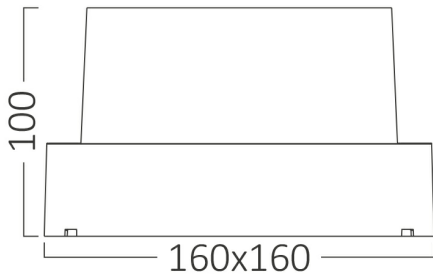

PRODUCT DATASHEET

MODEL NO BG38-01311

DESCRIPTION BRY-WALLS-G2-SQR-BLC-15W-4000K-IP65-WALL LIGHT

Luminare is intended to use in outdoor applications

General Characteristics

Model No	:	BG38-01311
Main Family	:	Outdoor Lighting
Sub Family	:	LED Wall Light
Type	:	Bulkhead
Body Color	:	Black
Lamp Shape	:	Non-Directional
Dimmable	:	Not-Dimmable
Light Source	:	LED
Warranty	:	2 years
Class	:	Class II
IP	:	IP65
IK	:	IK05

Electrical Characteristics

Lifetime	:	20000 h
Voltage	:	220-240V
Power Factor	:	>0,5
Material	:	PC
Working Temperature	:	-20 C+40 C
Frequency	:	50-60 Hz

Package Informations

N.W.	:	7,80 kgs
G.W.	:	10,20 kgs
PCS/CTN	:	20 pcs
Length	:	560 mm
Width	:	355 mm
Height	:	360 mm
EAN	:	5949097724930

Product Characteristics

Wattage	:	15 w
Color Temperature	:	4000K
Quse Lumen	:	1450 lm
Color Rendering Index (CRI)	:	>80
Energy Efficiency Level	:	F
Beam Angle	:	120° Degrees
Color Category	:	Natural White

Dimensions & Weight

P. Length	:	160 mm
P. Width	:	160 mm
P. Height	:	100 mm
Weight	:	390 gr