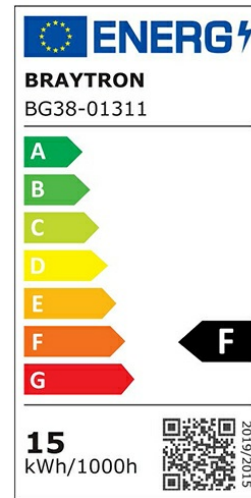

PRODUCT DATASHEET

MODEL NO BG38-01311

DESCRIPTION BRY-WALLS-G2-SQR-BLC-15W-4000K-IP65-WALL LIGHT

Luminare is intended to use in outdoor applications

General Characteristics

Model No	:	BG38-01311
Main Family	:	Outdoor Lighting
Sub Family	:	LED Wall Light
Type	:	Bulkhead
Body Color	:	Black
Lamp Shape	:	Non-Directional
Dimmable	:	Not-Dimmable
Light Source	:	LED
Warranty	:	2 years
Class	:	Class II
IP	:	IP65
IK	:	IK05

Electrical Characteristics

Lifetime	:	20000 h
Voltage	:	220-240V
Power Factor	:	>0,5
Material	:	PC
Working Temperature	:	-20 C+40 C
Frequency	:	50-60 Hz

Package Informations

N.W.	:	7,80 kgs
G.W.	:	10,20 kgs
PCS/CTN	:	20 pcs
Length	:	560 mm
Width	:	355 mm
Height	:	360 mm
EAN	:	5949097724930

Product Characteristics

Wattage	:	15 w
Color Temperature	:	4000K
Quse Lumen	:	1450 lm
Color Rendering Index (CRI)	:	>80
Energy Efficiency Level	:	F
Beam Angle	:	120° Degrees
Color Category	:	Natural White

Dimensions & Weight

P. Length	:	160 mm
P. Width	:	160 mm
P. Height	:	100 mm
Weight	:	390 gr