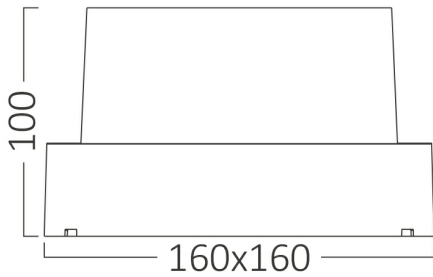

Braytron

PRODUCT DATASHEET

MODEL NO BG38-01311

DESCRIPTION BRY-WALLS-G2-SQR-BLC-15W-4000K-IP65-WALL LIGHT

Luminare is intended to use in outdoor applications

BRAYTRON SRL

Bulavardul iuliu maniu, Nr.616, Sector 6, 061129, Bucuresti-ROMANIA

Electrical Characteristics

Lifetime	:	20000 h
Voltage	:	220-240V
Power Factor	:	>0,5
Material	:	PC
Working Temperature	:	-20 C+40 C
Frequency	:	50-60 Hz

Package Informations

N.W.	:	7,80 kgs
G.W.	:	10,20 kgs
PCS/CTN	:	20 pcs
Length	:	560 mm
Width	:	355 mm
Height	:	360 mm
EAN	:	5949097724930

Product Characteristics

Wattage	:	15 w
Color Temperature	:	4000K
Quse Lumen	:	1450 lm
Color Rendering Index (CRI)	:	>80
Energy Efficiency Level	:	F
Beam Angle	:	120° Degrees
Color Category	:	Natural White

Dimensions & Weight

P. Length	:	160 mm
P. Width	:	160 mm
P. Height	:	100 mm
Weight	:	390 gr