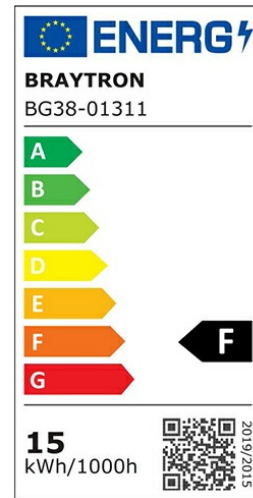

Braytron

PRODUCT DATASHEET

MODEL NO BG38-01311

DESCRIPTION BRY-WALLS-G2-SQR-BLC-15W-4000K-IP65-WALL LIGHT

Luminare is intended to use in outdoor applications

BRAYTRON SRL

Bulavardul iuliu maniu, Nr.616, Sector 6, 061129, Bucuresti-ROMANIA

info@braytron.com

www.braytron.com

Page 1-2

General Characteristics

Model No	:	BG38-01311
Main Family	:	Outdoor Lighting
Sub Family	:	LED Wall Light
Type	:	Bulkhead
Body Color	:	Black
Lamp Shape	:	Non-Directional
Dimmable	:	Not-Dimmable
Light Source	:	LED
Warranty	:	2 years
Class	:	Class II
IP	:	IP65
IK	:	IK05

Electrical Characteristics

Lifetime	:	20000 h
Voltage	:	220-240V
Power Factor	:	>0,5
Material	:	PC
Working Temperature	:	-20 C+40 C
Frequency	:	50-60 Hz

Package Informations

N.W.	:	7,80 kgs
G.W.	:	10,20 kgs
PCS/CTN	:	20 pcs
Length	:	560 mm
Width	:	355 mm
Height	:	360 mm
EAN	:	5949097724930

Product Characteristics

Wattage	:	15 w
Color Temperature	:	4000K
Quse Lumen	:	1450 lm
Color Rendering Index (CRI)	:	>80
Energy Efficiency Level	:	F
Beam Angle	:	120° Degrees
Color Category	:	Natural White