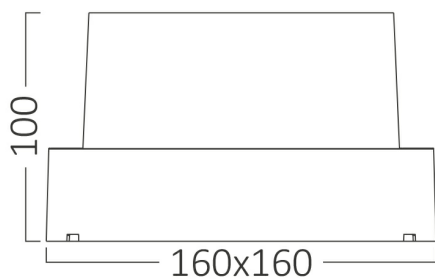

PRODUCT DATASHEET

MODEL NO BG38-01301

DESCRIPTION BRY-WALLS-G2-SQR-BLC-15W-3000K-IP65-WALL LIGHT

Luminare is intended to use in outdoor applications

General Characteristics

Model No	:	BG38-01301
Main Family	:	Outdoor Lighting
Sub Family	:	LED Wall Light
Type	:	Bulkhead
Body Color	:	Black
Lamp Shape	:	Non-Directional
Dimmable	:	Not-Dimmable
Light Source	:	LED
Warranty	:	2 years
Class	:	Class II
IP	:	IP65
IK	:	IK05

Electrical Characteristics

Lifetime	:	20000 h
Voltage	:	220-240V
Power Factor	:	>0,5
Material	:	PC
Working Temperature	:	-20 C+40 C
Frequency	:	50-60 Hz

Package Informations

N.W.	:	7,80 kgs
G.W.	:	10,20 kgs
PCS/CTN	:	20 pcs
Length	:	560 mm
Width	:	355 mm
Height	:	360 mm
EAN	:	5949097724886

Product Characteristics

Wattage	:	15 w
Color Temperature	:	3000K
Quse Lumen	:	1450 lm
Color Rendering Index (CRI)	:	>80
Energy Efficiency Level	:	F
Beam Angle	:	120° Degrees
Color Category	:	Warm White

Dimensions & Weight

P. Length	:	160 mm
P. Width	:	160 mm
P. Height	:	100 mm
Weight	:	390 gr