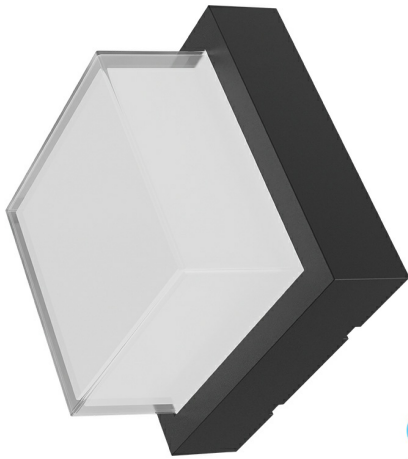

Braytron

PRODUCT DATASHEET

MODEL NO BG38-01301

DESCRIPTION BRY-WALLS-G2-SQR-BLC-15W-3000K-IP65-WALL LIGHT

Luminare is intended to use in outdoor applications

BRAYTRON SRL

Bulavardul iuliu maniu, Nr.616, Sector 6, 061129, Bucuresti-ROMANIA

info@braytron.com

www.braytron.com

Page 1-2

General Characteristics

Model No	:	BG38-01301
Main Family	:	Outdoor Lighting
Sub Family	:	LED Wall Light
Type	:	Bulkhead
Body Color	:	Black
Lamp Shape	:	Non-Directional
Dimmable	:	Not-Dimmable
Light Source	:	LED
Warranty	:	2 years
Class	:	Class II
IP	:	IP65
IK	:	IK05

Product Characteristics

Wattage	:	15 w
Color Temperature	:	3000K
Quse Lumen	:	1450 lm
Color Rendering Index (CRI)	:	>80
Energy Efficiency Level	:	F
Beam Angle	:	120° Degrees
Color Category	:	Warm White

Dimensions & Weight

P. Length	:	160 mm
P. Width	:	160 mm
P. Height	:	100 mm
Weight	:	390 gr