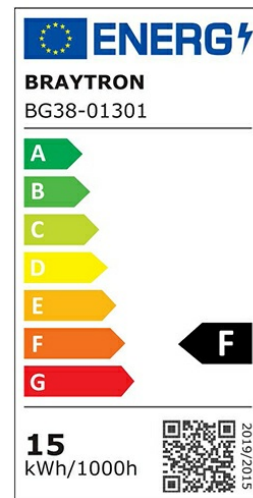

Braytron

PRODUCT DATASHEET

MODEL NO BG38-01301

DESCRIPTION BRY-WALLS-G2-SQR-BLC-15W-3000K-IP65-WALL LIGHT

Luminare is intended to use in outdoor applications

BRAYTRON SRL

Bulavardul iuliu maniu, Nr.616, Sector 6, 061129, Bucuresti-ROMANIA

info@braytron.com

www.braytron.com

Page 1-2

General Characteristics

Model No	:	BG38-01301
Main Family	:	Outdoor Lighting
Sub Family	:	LED Wall Light
Type	:	Bulkhead
Body Color	:	Black
Lamp Shape	:	Non-Directional
Dimmable	:	Not-Dimmable
Light Source	:	LED
Warranty	:	2 years
Class	:	Class II
IP	:	IP65
IK	:	IK05

Electrical Characteristics

Lifetime	:	20000 h
Voltage	:	220-240V
Power Factor	:	>0,5
Material	:	PC
Working Temperature	:	-20 C+40 C
Frequency	:	50-60 Hz

Package Informations

N.W.	:	7,80 kgs
G.W.	:	10,20 kgs
PCS/CTN	:	20 pcs
Length	:	560 mm
Width	:	355 mm
Height	:	360 mm
EAN	:	5949097724886

Product Characteristics

Wattage	:	15 w
Color Temperature	:	3000K
Quse Lumen	:	1450 lm
Color Rendering Index (CRI)	:	>80
Energy Efficiency Level	:	F
Beam Angle	:	120° Degrees
Color Category	:	Warm White