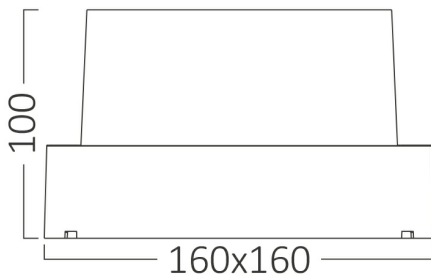

Braytron

PRODUCT DATASHEET

MODEL NO BG38-01301

DESCRIPTION BRY-WALLS-G2-SQR-BLC-15W-3000K-IP65-WALL LIGHT

Luminare is intended to use in outdoor applications

BRAYTRON SRL

Bulavardul iuliu maniu, Nr.616, Sector 6, 061129, Bucuresti-ROMANIA

Electrical Characteristics

Lifetime	:	20000 h
Voltage	:	220-240V
Power Factor	:	>0,5
Material	:	PC
Working Temperature	:	-20 C+40 C
Frequency	:	50-60 Hz

Package Informations

N.W.	:	7,80 kgs
G.W.	:	10,20 kgs
PCS/CTN	:	20 pcs
Length	:	560 mm
Width	:	355 mm
Height	:	360 mm
EAN	:	5949097724886

Product Characteristics

Wattage	:	15 w
Color Temperature	:	3000K
Quse Lumen	:	1450 lm
Color Rendering Index (CRI)	:	>80
Energy Efficiency Level	:	F
Beam Angle	:	120° Degrees
Color Category	:	Warm White

Dimensions & Weight

P. Length	:	160 mm
P. Width	:	160 mm
P. Height	:	100 mm
Weight	:	390 gr