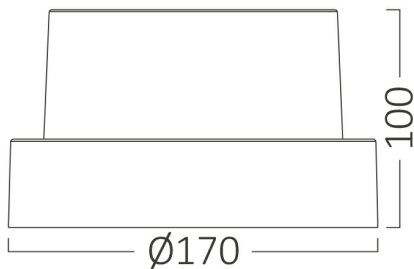

PRODUCT DATASHEET

MODEL NO BG38-01282

DESCRIPTION BRY-WALLS-G2-RND-GRY-15W-3IN1-IP65-WALL LIGHT

Luminare is intended to use in outdoor applications

General Characteristics

Model No	:	BG38-01282
Main Family	:	Outdoor Lighting
Sub Family	:	LED Wall Light
Type	:	Bulkhead
Body Color	:	Grey
Lamp Shape	:	Non-Directional
Dimmable	:	Not-Dimmable
Light Source	:	LED
Warranty	:	2 years
Class	:	Class II
IP	:	IP65
IK	:	IK05

Electrical Characteristics

Lifetime	:	20000 h
Voltage	:	220-240V
Power Factor	:	>0,5
Material	:	PC
Working Temperature	:	-20 C+40 C
Frequency	:	50-60 Hz

Package Informations

N.W.	:	6,70 kgs
G.W.	:	9,50 kgs
PCS/CTN	:	20 pcs
Length	:	570 mm
Width	:	370 mm
Height	:	375 mm
EAN	:	5949097736537

Product Characteristics

Wattage	:	15 w
Color Temperature	:	3IN1
Quse Lumen	:	1450 lm
Color Rendering Index (CRI)	:	>80
Energy Efficiency Level	:	F
Beam Angle	:	120° Degrees
Color Category	:	3IN1

Dimensions & Weight

Diameter	:	170 mm
P. Height	:	100 mm
Weight	:	339 gr