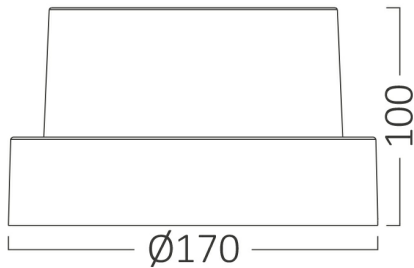

Braytron

PRODUCT DATASHEET

MODEL NO BG38-01282

DESCRIPTION BRY-WALLS-G2-RND-GRY-15W-3IN1-IP65-WALL LIGHT

Luminare is intended to use in outdoor applications

BRAYTRON SRL

Bulavardul iuliu maniu, Nr.616, Sector 6, 061129, Bucuresti-ROMANIA

Electrical Characteristics

Lifetime	:	20000 h
Voltage	:	220-240V
Power Factor	:	>0,5
Material	:	PC
Working Temperature	:	-20 C+40 C
Frequency	:	50-60 Hz

Package Informations

N.W.	:	6,70 kgs
G.W.	:	9,50 kgs
PCS/CTN	:	20 pcs
Length	:	570 mm
Width	:	370 mm
Height	:	375 mm
EAN	:	5949097736537

Product Characteristics

Wattage	:	15 w
Color Temperature	:	3IN1
Quse Lumen	:	1450 lm
Color Rendering Index (CRI)	:	>80
Energy Efficiency Level	:	F
Beam Angle	:	120° Degrees
Color Category	:	3IN1

Dimensions & Weight

Diameter	:	170 mm
P. Height	:	100 mm
Weight	:	339 gr