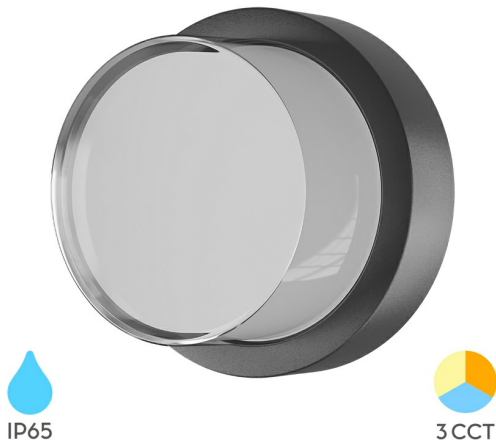

Braytron

PRODUCT DATASHEET

MODEL NO BG38-01282

DESCRIPTION BRY-WALLS-G2-RND-GRY-15W-3IN1-IP65-WALL LIGHT

Luminare is intended to use in outdoor applications

BRAYTRON SRL

Bulavardul iuliu maniu, Nr.616, Sector 6, 061129, Bucuresti-ROMANIA

info@braytron.com

www.braytron.com

Page 1-2

General Characteristics

Model No	:	BG38-01282
Main Family	:	Outdoor Lighting
Sub Family	:	LED Wall Light
Type	:	Bulkhead
Body Color	:	Grey
Lamp Shape	:	Non-Directional
Dimmable	:	Not-Dimmable
Light Source	:	LED
Warranty	:	2 years
Class	:	Class II
IP	:	IP65
IK	:	IK05

Product Characteristics

Wattage	:	15 w
Color Temperature	:	3IN1
Quse Lumen	:	1450 lm
Color Rendering Index (CRI)	:	>80
Energy Efficiency Level	:	F
Beam Angle	:	120° Degrees
Color Category	:	3IN1

Dimensions & Weight

Diameter	:	170 mm
P. Height	:	100 mm
Weight	:	339 gr