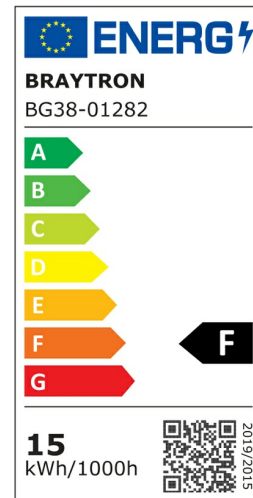

PRODUCT DATASHEET

MODEL NO BG38-01282

DESCRIPTION BRY-WALLS-G2-RND-GRY-15W-3IN1-IP65-WALL LIGHT

Luminare is intended to use in outdoor applications

General Characteristics

Model No	:	BG38-01282
Main Family	:	Outdoor Lighting
Sub Family	:	LED Wall Light
Type	:	Bulkhead
Body Color	:	Grey
Lamp Shape	:	Non-Directional
Dimmable	:	Not-Dimmable
Light Source	:	LED
Warranty	:	2 years
Class	:	Class II
IP	:	IP65
IK	:	IK05

Electrical Characteristics

Lifetime	:	20000 h
Voltage	:	220-240V
Power Factor	:	>0,5
Material	:	PC
Working Temperature	:	-20 C+40 C
Frequency	:	50-60 Hz

Package Informations

N.W.	:	6,70 kgs
G.W.	:	9,50 kgs
PCS/CTN	:	20 pcs
Length	:	570 mm
Width	:	370 mm
Height	:	375 mm
EAN	:	5949097736537

Product Characteristics

Wattage	:	15 w
Color Temperature	:	3IN1
Quse Lumen	:	1450 lm
Color Rendering Index (CRI)	:	>80
Energy Efficiency Level	:	F
Beam Angle	:	120° Degrees
Color Category	:	3IN1

Dimensions & Weight