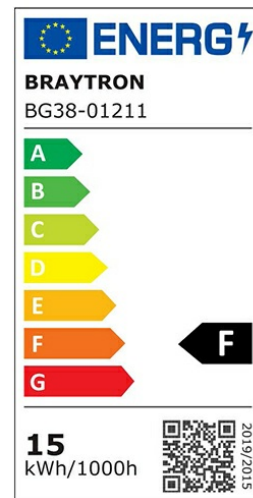

Braytron

PRODUCT DATASHEET

MODEL NO BG38-01211

DESCRIPTION BRY-WALLS-G2-RND-BLC-15W-4000K-IP65-WALL LIGHT

Luminare is intended to use in outdoor applications

BRAYTRON SRL

Bulavardul iuliu maniu, Nr.616, Sector 6, 061129, Bucuresti-ROMANIA

Electrical Characteristics

Lifetime	:	20000 h
Voltage	:	220-240V
Power Factor	:	>0,5
Material	:	PC
Working Temperature	:	-20 C+40 C
Frequency	:	50-60 Hz

Package Informations

N.W.	:	6,70 kgs
G.W.	:	9,50 kgs
PCS/CTN	:	20 pcs
Length	:	570 mm
Width	:	370 mm
Height	:	375 mm
EAN	:	5949097724923

Product Characteristics

Wattage	:	15 w
Color Temperature	:	4000K
Quse Lumen	:	1450 lm
Color Rendering Index (CRI)	:	>80
Energy Efficiency Level	:	F
Beam Angle	:	120° Degrees
Color Category	:	Natural White

Dimensions & Weight

Diameter	:	170 mm
P. Height	:	100 mm
Weight	:	339 gr