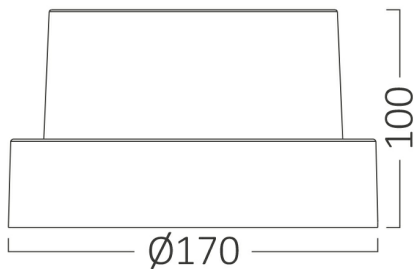

PRODUCT DATASHEET

MODEL NO BG38-01211

DESCRIPTION BRY-WALLS-G2-RND-BLC-15W-4000K-IP65-WALL LIGHT

Luminare is intended to use in outdoor applications

General Characteristics

Model No	:	BG38-01211
Main Family	:	Outdoor Lighting
Sub Family	:	LED Wall Light
Type	:	Bulkhead
Body Color	:	Black
Lamp Shape	:	Non-Directional
Dimmable	:	Not-Dimmable
Light Source	:	LED
Warranty	:	2 years
Class	:	Class II
IP	:	IP65
IK	:	IK05

Electrical Characteristics

Lifetime	:	20000 h
Voltage	:	220-240V
Power Factor	:	>0,5
Material	:	PC
Working Temperature	:	-20 C+40 C
Frequency	:	50-60 Hz

Package Informations

N.W.	:	6,70 kgs
G.W.	:	9,50 kgs
PCS/CTN	:	20 pcs
Length	:	570 mm
Width	:	370 mm
Height	:	375 mm
EAN	:	5949097724923

Product Characteristics

Wattage	:	15 w
Color Temperature	:	4000K
Quse Lumen	:	1450 lm
Color Rendering Index (CRI)	:	>80
Energy Efficiency Level	:	F
Beam Angle	:	120° Degrees
Color Category	:	Natural White

Dimensions & Weight

Diameter	:	170 mm
P. Height	:	100 mm
Weight	:	339 gr