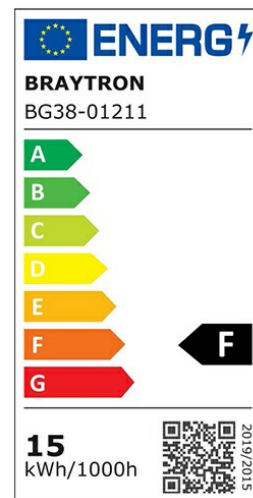

PRODUCT DATASHEET

MODEL NO BG38-01211

DESCRIPTION BRY-WALLS-G2-RND-BLC-15W-4000K-IP65-WALL LIGHT

Luminare is intended to use in outdoor applications

General Characteristics

Model No	:	BG38-01211
Main Family	:	Outdoor Lighting
Sub Family	:	LED Wall Light
Type	:	Bulkhead
Body Color	:	Black
Lamp Shape	:	Non-Directional
Dimmable	:	Not-Dimmable
Light Source	:	LED
Warranty	:	2 years
Class	:	Class II
IP	:	IP65
IK	:	IK05

Electrical Characteristics

Lifetime	:	20000 h
Voltage	:	220-240V
Power Factor	:	>0,5
Material	:	PC
Working Temperature	:	-20 C+40 C
Frequency	:	50-60 Hz

Package Informations

N.W.	:	6,70 kgs
G.W.	:	9,50 kgs
PCS/CTN	:	20 pcs
Length	:	570 mm
Width	:	370 mm
Height	:	375 mm
EAN	:	5949097724923

Product Characteristics

Wattage	:	15 w
Color Temperature	:	4000K
Quse Lumen	:	1450 lm
Color Rendering Index (CRI)	:	>80
Energy Efficiency Level	:	F
Beam Angle	:	120° Degrees
Color Category	:	Natural White

Dimensions & Weight

Diameter	:	170 mm
P. Height	:	100 mm
Weight	:	339 gr