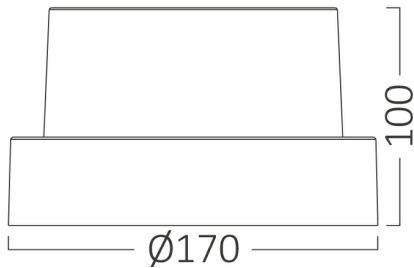

Braytron

PRODUCT DATASHEET

MODEL NO BG38-01211

DESCRIPTION BRY-WALLS-G2-RND-BLC-15W-4000K-IP65-WALL LIGHT

Luminare is intended to use in outdoor applications

BRAYTRON SRL

Bulavardul iuliu maniu, Nr.616, Sector 6, 061129, Bucuresti-ROMANIA

info@braytron.com

www.braytron.com