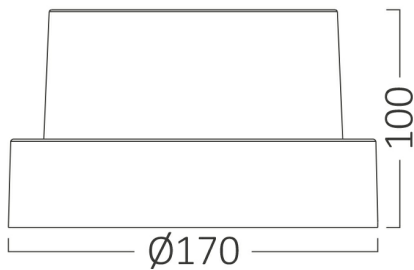

Luminare is intended to use in outdoor applications

BRAYTRON SRL

Bulavardul iuliu maniu, Nr.616, Sector 6, 061129, Bucuresti-ROMANIA

info@braytron.com

www.braytron.com