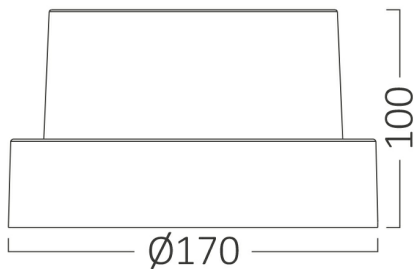

PRODUCT DATASHEET

MODEL NO BG38-01201

DESCRIPTION BRY-WALLS-G2-RND-BLC-15W-3000K-IP65-WALL LIGHT

Luminare is intended to use in outdoor applications

General Characteristics

Model No	:	BG38-01201
Main Family	:	Outdoor Lighting
Sub Family	:	LED Wall Light
Type	:	Bulkhead
Body Color	:	Black
Lamp Shape	:	Non-Directional
Dimmable	:	Not-Dimmable
Light Source	:	LED
Warranty	:	2 years
Class	:	Class II
IP	:	IP65
IK	:	IK05

Electrical Characteristics

Lifetime	:	20000 h
Voltage	:	220-240V
Power Factor	:	>0,5
Material	:	PC
Working Temperature	:	-20 C+40 C
Frequency	:	50-60 Hz

Package Informations

N.W.	:	6,70 kgs
G.W.	:	9,50 kgs
PCS/CTN	:	20 pcs
Length	:	570 mm
Width	:	370 mm
Height	:	375 mm
EAN	:	5949097724862

Product Characteristics

Wattage	:	15 w
Color Temperature	:	3000K
Quse Lumen	:	1450 lm
Color Rendering Index (CRI)	:	>80
Energy Efficiency Level	:	F
Beam Angle	:	120° Degrees
Color Category	:	Warm White

Dimensions & Weight

Diameter	:	170 mm
P. Height	:	100 mm
Weight	:	339 gr