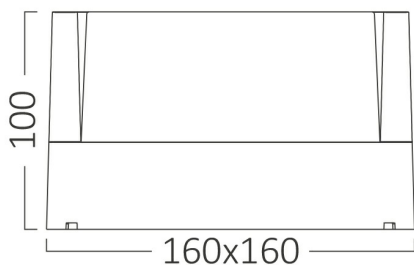

PRODUCT DATASHEET

MODEL NO BG38-01182

DESCRIPTION BRY-WALLS-G1-SQR-GRY-15W-3IN1-IP65-WALL LIGHT

Luminare is intended to use in outdoor applications

General Characteristics

Model No	:	BG38-01182
Main Family	:	Outdoor Lighting
Sub Family	:	LED Wall Light
Type	:	Bulkhead
Body Color	:	Grey
Lamp Shape	:	Non-Directional
Dimmable	:	Not-Dimmable
Light Source	:	LED
Warranty	:	2 years
Class	:	Class II
IP	:	IP65
IK	:	IK05

Electrical Characteristics

Lifetime	:	20000 h
Voltage	:	220-240V
Power Factor	:	>0,5
Material	:	PC
Working Temperature	:	-20 C+40 C
Frequency	:	50-60 Hz

Package Informations

N.W.	:	9,70 kgs
G.W.	:	12,20 kgs
PCS/CTN	:	20 pcs
Length	:	560 mm
Width	:	355 mm
Height	:	360 mm
EAN	:	5949097736520

Product Characteristics

Wattage	:	15 w
Color Temperature	:	3IN1
Quse Lumen	:	1450 lm
Color Rendering Index (CRI)	:	>80
Energy Efficiency Level	:	F
Beam Angle	:	120° Degrees
Color Category	:	3IN1

Dimensions & Weight

P. Length	:	160 mm
P. Width	:	160 mm
P. Height	:	100 mm
Weight	:	485 gr