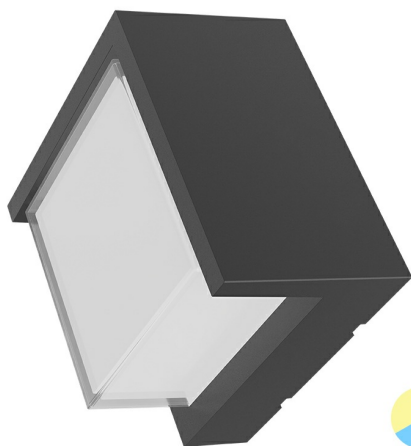

PRODUCT DATASHEET

MODEL NO BG38-01182

DESCRIPTION BRY-WALLS-G1-SQR-GRY-15W-3IN1-IP65-WALL LIGHT

Luminare is intended to use in outdoor applications

General Characteristics

Model No	:	BG38-01182
Main Family	:	Outdoor Lighting
Sub Family	:	LED Wall Light
Type	:	Schuko Socket
Body Color	:	Grey
Lamp Shape	:	Non-Directional
Dimmable	:	Not-Dimmable
Light Source	:	LED
Warranty	:	2 years
Class	:	Class II
IP	:	IP65
IK	:	IK05

N.W.	:	9,70 kgs
G.W.	:	12,20 kgs
PCS/CTN	:	20 pcs
Length	:	560 mm
Width	:	355 mm
Height	:	360 mm
EAN	:	5949097736520

Product Characteristics

Wattage	:	15 w
Color Temperature	:	3IN1
Quse Lumen	:	1450 lm
Color Rendering Index (CRI)	:	>80
Energy Efficiency Level	:	F
Beam Angle	:	120° Degrees
Color Category	:	3IN1

Dimensions & Weight

P. Length	:	160 mm
P. Width	:	160 mm
P. Height	:	100 mm
Weight	:	485 gr