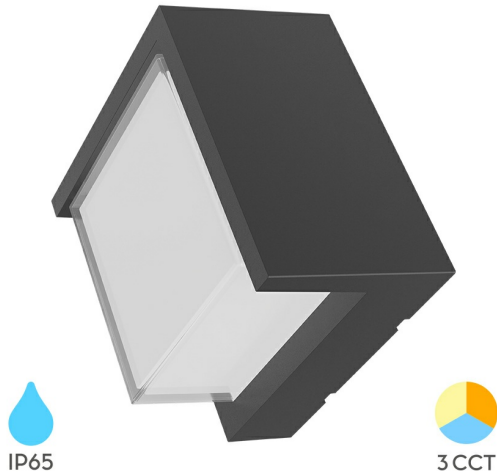

Braytron

PRODUCT DATASHEET

MODEL NO BG38-01182

DESCRIPTION BRY-WALLS-G1-SQR-GRY-15W-3IN1-IP65-WALL LIGHT

Luminare is intended to use in outdoor applications

BRAYTRON SRL

Bulavardul iuliu maniu, Nr.616, Sector 6, 061129, Bucuresti-ROMANIA

info@braytron.com

www.braytron.com

Page 1-2

General Characteristics

Model No	:	BG38-01182
Main Family	:	Outdoor Lighting
Sub Family	:	LED Wall Light
Type	:	Bulkhead
Body Color	:	Grey
Lamp Shape	:	Non-Directional
Dimmable	:	Not-Dimmable
Light Source	:	LED
Warranty	:	2 years
Class	:	Class II
IP	:	IP65
IK	:	IK05

Product Characteristics

Wattage	:	15 w
Color Temperature	:	3IN1
Quse Lumen	:	1450 lm
Color Rendering Index (CRI)	:	>80
Energy Efficiency Level	:	F
Beam Angle	:	120° Degrees
Color Category	:	3IN1

Dimensions & Weight

P. Length	:	160 mm
P. Width	:	160 mm
P. Height	:	100 mm
Weight	:	485 gr