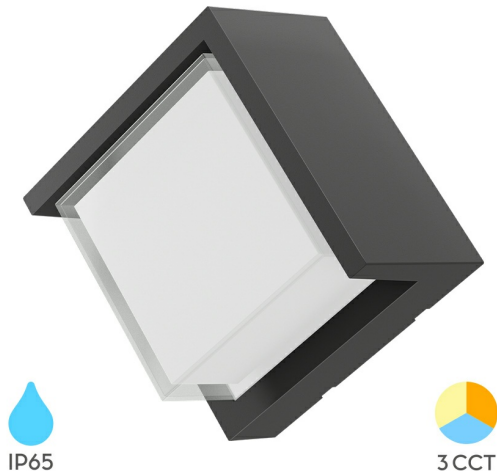

## PRODUCT DATASHEET

MODEL NO BG38-01182

DESCRIPTION BRY-WALLS-G1-SQR-GRY-15W-3IN1-IP65-WALL FIXTURE

Luminare is intended to use in outdoor applications

BRAYTRON SRL

Bulavardul iuliu maniu, Nr.616, Sector 6, 061129, Bucuresti-ROMANIA

### General Characteristics

Model No	:	BG38-01182
Main Family	:	Outdoor Lighting
Sub Family	:	LED Wall Light
Type	:	Bulkhead
Body Color	:	Dark Grey
Lamp Shape	:	Non-Directional
Dimmable	:	Not-Dimmable
Light Source	:	LED
Warranty	:	2 Years
Class	:	CLASS II
IP	:	IP65
IK	:	IK05

### Product Characteristics

Wattage	:	15 w
Color Temperature	:	3IN1
Quse Lumen	:	1450 lm
Color Rendering Index (CRI)	:	≥80
Energy Efficiency Level	:	F
Beam Angle	:	120°
Color Category	:	3IN1