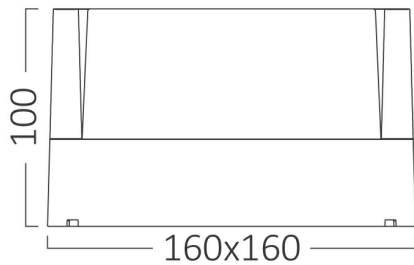

Braytron

PRODUCT DATASHEET

MODEL NO BG38-01182

DESCRIPTION BRY-WALLS-G1-SQR-GRY-15W-3IN1-IP65-WALL LIGHT

Luminare is intended to use in outdoor applications

BRAYTRON SRL

Bulavardul iuliu maniu, Nr.616, Sector 6, 061129, Bucuresti-ROMANIA

Electrical Characteristics

Lifetime	:	20000 h
Voltage	:	220-240V
Power Factor	:	>0,5
Material	:	PC
Working Temperature	:	-20 C+40 C
Frequency	:	50-60 Hz

Package Informations

N.W.	:	9,70 kgs
G.W.	:	12,20 kgs
PCS/CTN	:	20 pcs
Length	:	560 mm
Width	:	355 mm
Height	:	360 mm
EAN	:	5949097736520

Product Characteristics

Wattage	:	15 w
Color Temperature	:	3IN1
Quse Lumen	:	1450 lm
Color Rendering Index (CRI)	:	>80
Energy Efficiency Level	:	F
Beam Angle	:	120° Degrees
Color Category	:	3IN1

Dimensions & Weight

P. Length	:	160 mm
P. Width	:	160 mm
P. Height	:	100 mm
Weight	:	485 gr