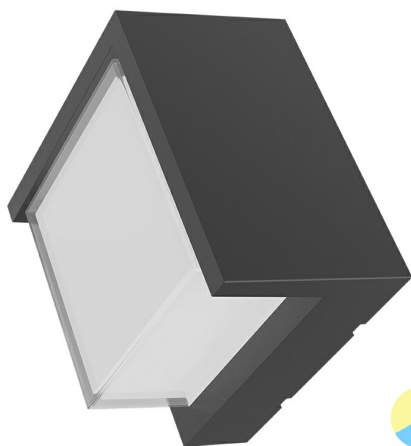

PRODUCT DATASHEET

MODEL NO BG38-01182

DESCRIPTION BRY-WALLS-G1-SQR-GRY-15W-3IN1-IP65-WALL LIGHT

Luminare is intended to use in outdoor applications

General Characteristics

Model No	:	BG38-01182
Main Family	:	Outdoor Lighting
Sub Family	:	LED Wall Light
Type	:	Bulkhead
Body Color	:	Grey
Lamp Shape	:	Non-Directional
Dimmable	:	Not-Dimmable
Light Source	:	LED
Warranty	:	2 years
Class	:	Class II
IP	:	IP65
IK	:	IK05

Electrical Characteristics

Lifetime	:	20000 h
Voltage	:	220-240V
Power Factor	:	>0,5
Material	:	PC
Working Temperature	:	-20 C+40 C
Frequency	:	50-60 Hz

Package Informations

N.W.	:	9,70 kgs
G.W.	:	12,20 kgs
PCS/CTN	:	20 pcs
Length	:	560 mm
Width	:	355 mm
Height	:	360 mm
EAN	:	5949097736520

Product Characteristics

Wattage	:	15 w
Color Temperature	:	3IN1
Quse Lumen	:	1450 lm
Color Rendering Index (CRI)	:	>80
Energy Efficiency Level	:	F
Beam Angle	:	120° Degrees
Color Category	:	3IN1

Dimensions & Weight

P. Length	:	160 mm
P. Width	:	160 mm
P. Height	:	100 mm
Weight	:	485 gr