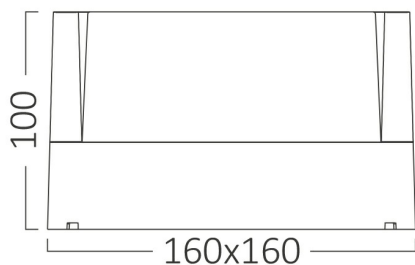

PRODUCT DATASHEET

MODEL NO BG38-01182

DESCRIPTION BRY-WALLS-G1-SQR-GRY-15W-3IN1-IP65-WALL LIGHT

Luminare is intended to use in outdoor applications

General Characteristics

Model No	:	BG38-01182
Main Family	:	Outdoor Lighting
Sub Family	:	LED Wall Light
Type	:	Schuko Socket
Body Color	:	Grey
Lamp Shape	:	Non-Directional
Dimmable	:	Not-Dimmable
Light Source	:	LED
Warranty	:	2 years
Class	:	Class II
IP	:	IP65
IK	:	IK05

N.W.	:	9,70 kgs
G.W.	:	12,20 kgs
PCS/CTN	:	20 pcs
Length	:	560 mm
Width	:	355 mm
Height	:	360 mm
EAN	:	5949097736520

Product Characteristics

Wattage	:	15 w
Color Temperature	:	3IN1
Quse Lumen	:	1450 lm
Color Rendering Index (CRI)	:	>80
Energy Efficiency Level	:	F
Beam Angle	:	120° Degrees
Color Category	:	3IN1

Dimensions & Weight

P. Length	:	160 mm
P. Width	:	160 mm
P. Height	:	100 mm
Weight	:	485 gr