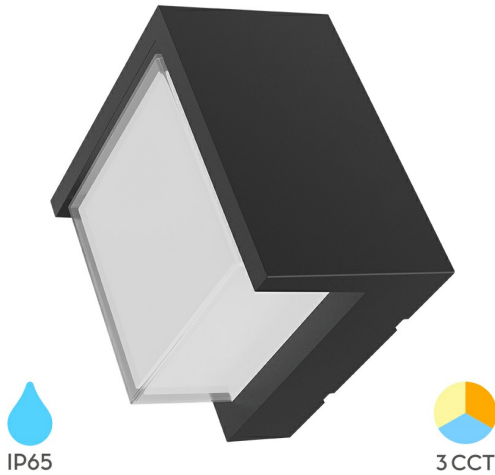

Braytron

PRODUCT DATASHEET

MODEL NO BG38-01181

DESCRIPTION BRY-WALLS-G1-SQR-BLC-15W-3IN1-IP65-WALL LIGHT

Luminare is intended to use in outdoor applications

BRAYTRON SRL

Bulavardul Iuliu Maniu, Nr.616, Sector 6, 061129, Bucuresti-ROMANIA

info@braytron.com

www.braytron.com

Page 1-2

General Characteristics

Model No	:	BG38-01181
Main Family	:	Outdoor Lighting
Sub Family	:	LED Wall Light
Type	:	Bulkhead
Body Color	:	Black
Lamp Shape	:	Non-Directional
Dimmable	:	Not-Dimmable
Light Source	:	LED
Warranty	:	2 years
Class	:	Class II
IP	:	IP65
IK	:	IK05

Product Characteristics

Wattage	:	15 w
Color Temperature	:	3IN1
Quse Lumen	:	1450 lm
Color Rendering Index (CRI)	:	>80
Energy Efficiency Level	:	F
Beam Angle	:	120° Degrees
Color Category	:	3IN1

Dimensions & Weight

P. Length	:	160 mm
P. Width	:	160 mm
P. Height	:	100 mm
Weight	:	485 gr