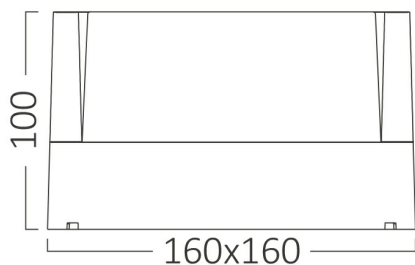

PRODUCT DATASHEET

MODEL NO BG38-01181

DESCRIPTION BRY-WALLS-G1-SQR-BLC-15W-3IN1-IP65-WALL LIGHT

Luminare is intended to use in outdoor applications

General Characteristics

Model No	:	BG38-01181
Main Family	:	Outdoor Lighting
Sub Family	:	LED Wall Light
Type	:	Bulkhead
Body Color	:	Black
Lamp Shape	:	Non-Directional
Dimmable	:	Not-Dimmable
Light Source	:	LED
Warranty	:	2 years
Class	:	Class II
IP	:	IP65
IK	:	IK05

Electrical Characteristics

Lifetime	:	20000 h
Voltage	:	220-240V
Power Factor	:	>0,5
Material	:	PC
Working Temperature	:	-20 C+40 C
Frequency	:	50-60 Hz

Package Informations

N.W.	:	9,70 kgs
G.W.	:	12,20 kgs
PCS/CTN	:	20 pcs
Length	:	560 mm
Width	:	355 mm
Height	:	360 mm
EAN	:	5949097737732

Product Characteristics

Wattage	:	15 w
Color Temperature	:	3IN1
Quse Lumen	:	1450 lm
Color Rendering Index (CRI)	:	>80
Energy Efficiency Level	:	F
Beam Angle	:	120° Degrees
Color Category	:	3IN1

Dimensions & Weight

P. Length	:	160 mm
P. Width	:	160 mm
P. Height	:	100 mm
Weight	:	485 gr