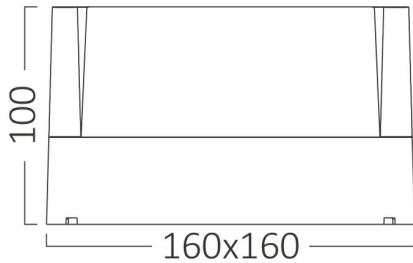

Braytron

PRODUCT DATASHEET

MODEL NO BG38-01181

DESCRIPTION BRY-WALLS-G1-SQR-BLC-15W-3IN1-IP65-WALL LIGHT

Luminare is intended to use in outdoor applications

BRAYTRON SRL

Bulavardul Iuliu Maniu, Nr.616, Sector 6, 061129, Bucuresti-ROMANIA

Electrical Characteristics

Lifetime	:	20000 h
Voltage	:	220-240V
Power Factor	:	>0,5
Material	:	PC
Working Temperature	:	-20 C+40 C
Frequency	:	50-60 Hz

Package Informations

N.W.	:	9,70 kgs
G.W.	:	12,20 kgs
PCS/CTN	:	20 pcs
Length	:	560 mm
Width	:	355 mm
Height	:	360 mm
EAN	:	5949097737732

Product Characteristics

Wattage	:	15 w
Color Temperature	:	3IN1
Quse Lumen	:	1450 lm
Color Rendering Index (CRI)	:	>80
Energy Efficiency Level	:	F
Beam Angle	:	120° Degrees
Color Category	:	3IN1

Dimensions & Weight

P. Length	:	160 mm
P. Width	:	160 mm
P. Height	:	100 mm
Weight	:	485 gr