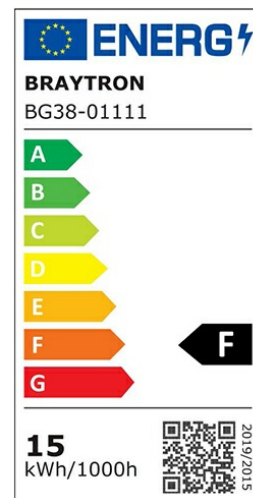

PRODUCT DATASHEET

MODEL NO BG38-01111

DESCRIPTION BRY-WALLS-G1-SQR-BLC-15W-4000K-IP65-WALL LIGHT

Luminare is intended to use in outdoor applications

General Characteristics

Model No	:	BG38-01111
Main Family	:	Outdoor Lighting
Sub Family	:	LED Wall Light
Type	:	Bulkhead
Body Color	:	Black
Lamp Shape	:	Non-Directional
Dimmable	:	Not-Dimmable
Light Source	:	LED
Warranty	:	2 years
Class	:	Class II
IP	:	IP65
IK	:	IK05

Electrical Characteristics

Lifetime	:	20000 h
Voltage	:	220-240V
Power Factor	:	>0,5
Material	:	PC
Working Temperature	:	-20 C+40 C
Frequency	:	50-60 Hz

Package Informations

N.W.	:	9,70 kgs
G.W.	:	12,20 kgs
PCS/CTN	:	20 pcs
Length	:	560 mm
Width	:	355 mm
Height	:	360 mm
EAN	:	5949097724916

Product Characteristics

Wattage	:	15 w
Color Temperature	:	4000K
Quse Lumen	:	1450 lm
Color Rendering Index (CRI)	:	>80
Energy Efficiency Level	:	F
Beam Angle	:	120° Degrees
Color Category	:	Natural White

Dimensions & Weight

P. Length	:	160 mm
P. Width	:	160 mm
P. Height	:	100 mm
Weight	:	485 gr