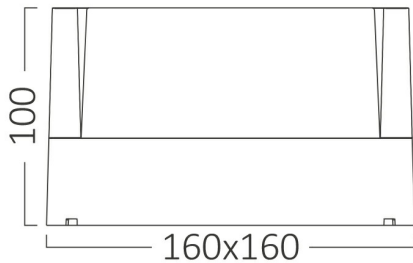

PRODUCT DATASHEET

MODEL NO BG38-01111

DESCRIPTION BRY-WALLS-G1-SQR-BLC-15W-4000K-IP65-WALL LIGHT

Luminare is intended to use in outdoor applications

General Characteristics

Model No	:	BG38-01111
Main Family	:	Outdoor Lighting
Sub Family	:	LED Wall Light
Type	:	Bulkhead
Body Color	:	Black
Lamp Shape	:	Non-Directional
Dimmable	:	Not-Dimmable
Light Source	:	LED
Warranty	:	2 years
Class	:	Class II
IP	:	IP65
IK	:	IK05

Electrical Characteristics

Lifetime	:	20000 h
Voltage	:	220-240V
Power Factor	:	>0,5
Material	:	PC
Working Temperature	:	-20 C+40 C
Frequency	:	50-60 Hz

Package Informations

N.W.	:	9,70 kgs
G.W.	:	12,20 kgs
PCS/CTN	:	20 pcs
Length	:	560 mm
Width	:	355 mm
Height	:	360 mm
EAN	:	5949097724916

Product Characteristics

Wattage	:	15 w
Color Temperature	:	4000K
Quse Lumen	:	1450 lm
Color Rendering Index (CRI)	:	>80
Energy Efficiency Level	:	F
Beam Angle	:	120° Degrees
Color Category	:	Natural White

Dimensions & Weight

P. Length	:	160 mm
P. Width	:	160 mm
P. Height	:	100 mm
Weight	:	485 gr