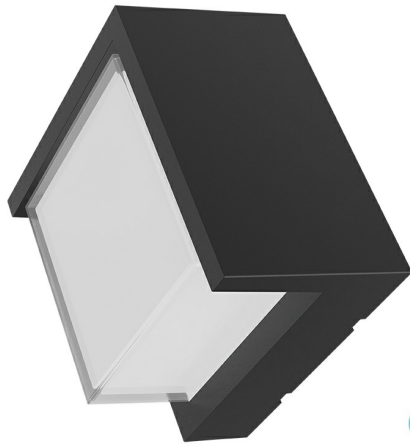

## PRODUCT DATASHEET

MODEL NO BG38-01101

DESCRIPTION BRY-WALLS-G1-SQR-BLC-15W-3000K-IP65-WALL LIGHT

Luminare is intended to use in outdoor applications

BRAYTRON SRL

Bulavardul Iuliu Maniu, Nr.616, Sector 6, 061129, Bucuresti-ROMANIA

### General Characteristics

Model No	:	BG38-01101
Main Family	:	Outdoor Lighting
Sub Family	:	LED Wall Light
Type	:	Bulkhead
Body Color	:	Black
Lamp Shape	:	Non-Directional
Dimmable	:	Not-Dimmable
Light Source	:	LED
Warranty	:	2 years
Class	:	Class II
IP	:	IP65
IK	:	IK05

### Product Characteristics

Wattage	:	15 w
Color Temperature	:	3000K
Quse Lumen	:	1450 lm
Color Rendering Index (CRI)	:	>80
Energy Efficiency Level	:	F
Beam Angle	:	120° Degrees
Color Category	:	Warm White