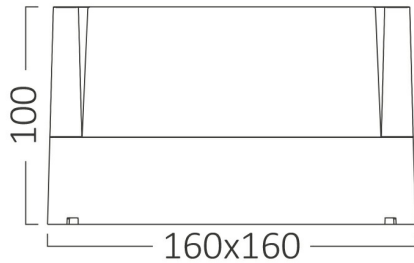

Luminare is intended to use in outdoor applications

BRAYTRON SRL

Bulavardul Iuliu Maniu, Nr.616, Sector 6, 061129, Bucuresti-ROMANIA

info@braytron.com

www.braytron.com