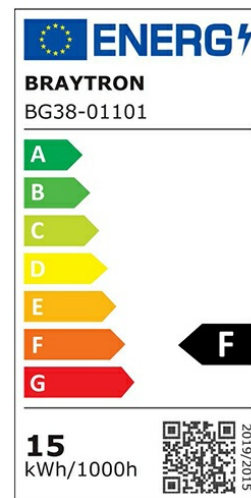

PRODUCT DATASHEET

MODEL NO BG38-01101

DESCRIPTION BRY-WALLS-G1-SQR-BLC-15W-3000K-IP65-WALL LIGHT

Luminare is intended to use in outdoor applications

General Characteristics

Model No	:	BG38-01101
Main Family	:	Outdoor Lighting
Sub Family	:	LED Wall Light
Type	:	Bulkhead
Body Color	:	Black
Lamp Shape	:	Non-Directional
Dimmable	:	Not-Dimmable
Light Source	:	LED
Warranty	:	2 years
Class	:	Class II
IP	:	IP65
IK	:	IK05

Electrical Characteristics

Lifetime	:	20000 h
Voltage	:	220-240V
Power Factor	:	>0,5
Material	:	PC
Working Temperature	:	-20 C+40 C
Frequency	:	50-60 Hz

Package Informations

N.W.	:	9,70 kgs
G.W.	:	12,20 kgs
PCS/CTN	:	20 pcs
Length	:	560 mm
Width	:	355 mm
Height	:	360 mm
EAN	:	5949097724848

Product Characteristics

Wattage	:	15 w
Color Temperature	:	3000K
Quse Lumen	:	1450 lm
Color Rendering Index (CRI)	:	>80
Energy Efficiency Level	:	F
Beam Angle	:	120° Degrees
Color Category	:	Warm White

Dimensions & Weight

P. Length	:	160 mm
P. Width	:	160 mm
P. Height	:	100 mm
Weight	:	485 gr