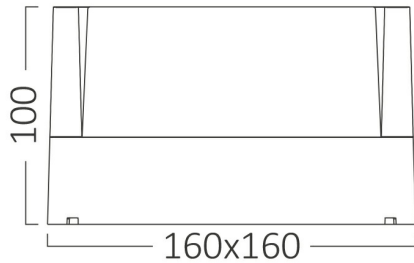

Braytron

PRODUCT DATASHEET

MODEL NO BG38-01101

DESCRIPTION BRY-WALLS-G1-SQR-BLC-15W-3000K-IP65-WALL LIGHT

Luminare is intended to use in outdoor applications

BRAYTRON SRL

Bulavardul Iuliu Maniu, Nr.616, Sector 6, 061129, Bucuresti-ROMANIA

info@braytron.com

www.braytron.com