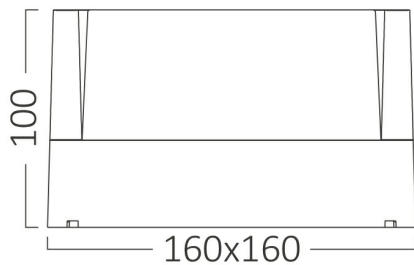

PRODUCT DATASHEET

MODEL NO BG38-01101

DESCRIPTION BRY-WALLS-G1-SQR-BLC-15W-3000K-IP65-WALL LIGHT

Luminare is intended to use in outdoor applications

General Characteristics

Model No	:	BG38-01101
Main Family	:	Outdoor Lighting
Sub Family	:	LED Wall Light
Type	:	Bulkhead
Body Color	:	Black
Lamp Shape	:	Non-Directional
Dimmable	:	Not-Dimmable
Light Source	:	LED
Warranty	:	2 years
Class	:	Class II
IP	:	IP65
IK	:	IK05

Electrical Characteristics

Lifetime	:	20000 h
Voltage	:	220-240V
Power Factor	:	>0,5
Material	:	PC
Working Temperature	:	-20 C+40 C
Frequency	:	50-60 Hz

Package Informations

N.W.	:	9,70 kgs
G.W.	:	12,20 kgs
PCS/CTN	:	20 pcs
Length	:	560 mm
Width	:	355 mm
Height	:	360 mm
EAN	:	5949097724848

Product Characteristics

Wattage	:	15 w
Color Temperature	:	3000K
Quse Lumen	:	1450 lm
Color Rendering Index (CRI)	:	>80
Energy Efficiency Level	:	F
Beam Angle	:	120° Degrees
Color Category	:	Warm White

Dimensions & Weight

P. Length	:	160 mm
P. Width	:	160 mm
P. Height	:	100 mm
Weight	:	485 gr