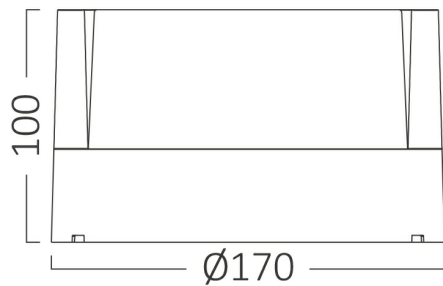

Braytron

PRODUCT DATASHEET

MODEL NO BG38-01082

DESCRIPTION BRY-WALLS-G1-RND-GRY-15W-3IN1-IP65-WALL LIGHT

Luminare is intended to use in outdoor applications

BRAYTRON SRL

Bulavardul iuliu maniu, Nr.616, Sector 6, 061129, Bucuresti-ROMANIA

Electrical Characteristics

Lifetime	:	20000 h
Voltage	:	220-240V
Power Factor	:	>0,5
Material	:	PC
Working Temperature	:	-20 C+40 C
Frequency	:	50-60 Hz

Package Informations

N.W.	:	7,90 kgs
G.W.	:	10,50 kgs
PCS/CTN	:	20 pcs
Length	:	570 mm
Width	:	370 mm
Height	:	375 mm
EAN	:	5949097736513

Product Characteristics

Wattage	:	15 w
Color Temperature	:	3IN1
Quse Lumen	:	1450 lm
Color Rendering Index (CRI)	:	>80
Energy Efficiency Level	:	F
Beam Angle	:	120° Degrees
Color Category	:	3IN1

Dimensions & Weight

Diameter	:	170 mm
P. Height	:	100 mm
Weight	:	392 gr