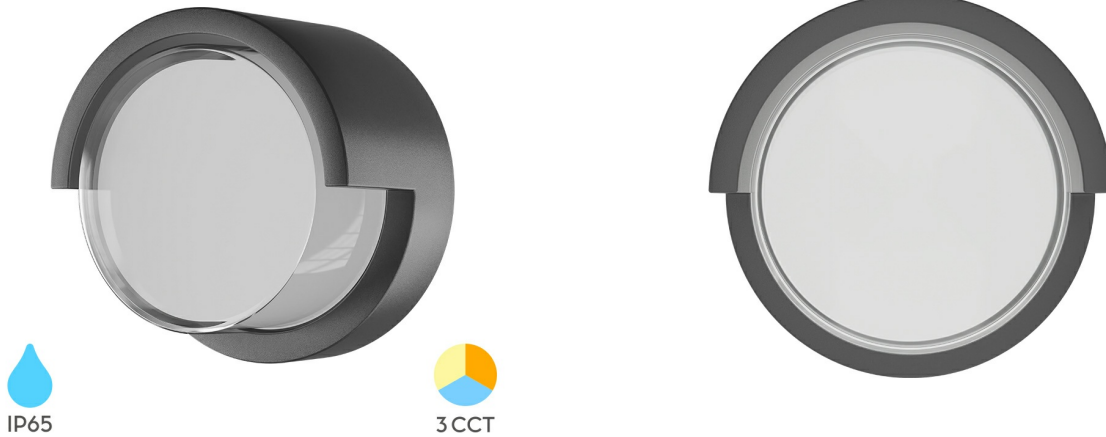

Braytron

PRODUCT DATASHEET

MODEL NO BG38-01082

DESCRIPTION BRY-WALLS-G1-RND-GRY-15W-3IN1-IP65-WALL LIGHT

Luminare is intended to use in outdoor applications

BRAYTRON SRL

Bulavardul iuliu maniu, Nr.616, Sector 6, 061129, Bucuresti-ROMANIA

info@braytron.com

www.braytron.com

General Characteristics

Model No	:	BG38-01082
Main Family	:	Outdoor Lighting
Sub Family	:	LED Wall Light
Type	:	Bulkhead
Body Color	:	Grey
Lamp Shape	:	Non-Directional
Dimmable	:	Not-Dimmable
Light Source	:	LED
Warranty	:	2 years
Class	:	Class II
IP	:	IP65
IK	:	IK05

Product Characteristics

Wattage	:	15 w
Color Temperature	:	3IN1
Quse Lumen	:	1450 lm
Color Rendering Index (CRI)	:	>80
Energy Efficiency Level	:	F
Beam Angle	:	120° Degrees
Color Category	:	3IN1

Dimensions & Weight

Diameter	:	170 mm
P. Height	:	100 mm
Weight	:	392 gr