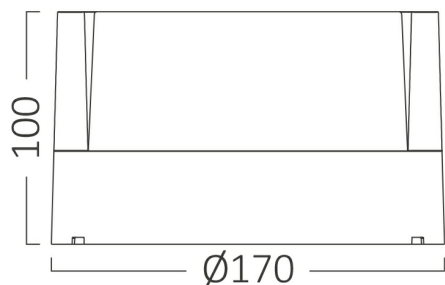

PRODUCT DATASHEET

MODEL NO BG38-01082

DESCRIPTION BRY-WALLS-G1-RND-GRY-15W-3IN1-IP65-WALL LIGHT

3 CCT

Luminare is intended to use in outdoor applications

General Characteristics

Model No	:	BG38-01082
Main Family	:	Outdoor Lighting
Sub Family	:	LED Wall Light
Type	:	Schuko Socket
Body Color	:	Grey
Lamp Shape	:	Non-Directional
Dimmable	:	Not-Dimmable
Light Source	:	LED
Warranty	:	2 years
Class	:	Class II
IP	:	IP65
IK	:	IK05

N.W.	:	7,90 kgs
G.W.	:	10,50 kgs
PCS/CTN	:	20 pcs
Length	:	570 mm
Width	:	370 mm
Height	:	375 mm
EAN	:	5949097736513

Product Characteristics

Wattage	:	15 w
Color Temperature	:	3IN1
Quse Lumen	:	1450 lm
Color Rendering Index (CRI)	:	>80
Energy Efficiency Level	:	F
Beam Angle	:	120° Degrees
Color Category	:	3IN1

Dimensions & Weight

Diameter	:	170 mm
P. Height	:	100 mm
Weight	:	392 gr