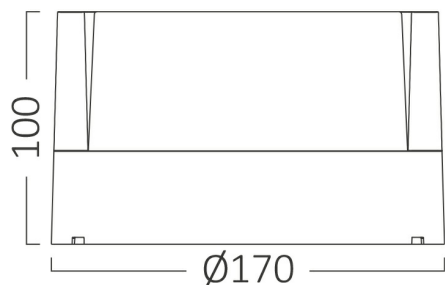

PRODUCT DATASHEET

MODEL NO BG38-01082

DESCRIPTION BRY-WALLS-G1-RND-GRY-15W-3IN1-IP65-WALL LIGHT

3 CCT

Luminare is intended to use in outdoor applications

General Characteristics

Model No	:	BG38-01082
Main Family	:	Outdoor Lighting
Sub Family	:	LED Wall Light
Type	:	Schuko Socket
Body Color	:	Grey
Lamp Shape	:	Non-Directional
Dimmable	:	Not-Dimmable
Light Source	:	LED
Warranty	:	2 years
Class	:	Class II
IP	:	IP65
IK	:	IK05

Electrical Characteristics

Lifetime	:	20000 h
Voltage	:	220-240V
Power Factor	:	>0,5
Material	:	PC
Working Temperature	:	-20 C+40 C
Frequency	:	50-60 Hz
Current	:	16 A

Package Informations

N.W.	:	7,90 kgs
G.W.	:	10,50 kgs
PCS/CTN	:	20 pcs
Length	:	570 mm
Width	:	370 mm
Height	:	375 mm
EAN	:	5949097736513

Product Characteristics

Wattage	:	15 w
Color Temperature	:	3IN1
Quse Lumen	:	1450 lm
Color Rendering Index (CRI)	:	>80
Energy Efficiency Level	:	F
Beam Angle	:	120° Degrees
Color Category	:	3IN1

Dimensions & Weight

Diameter	:	170 mm
P. Height	:	100 mm
Weight	:	392 gr