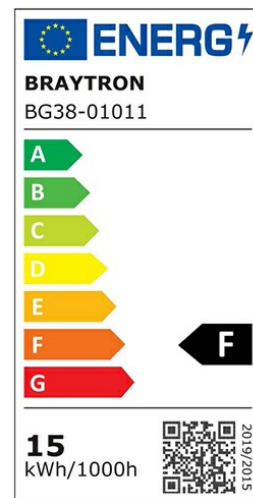

## PRODUCT DATASHEET

MODEL NO BG38-01011

DESCRIPTION BRY-WALLS-G1-RND-BLC-15W-4000K-IP65-WALL LIGHT

Luminare is intended to use in outdoor applications

### General Characteristics

Model No	:	BG38-01011
Main Family	:	Outdoor Lighting
Sub Family	:	LED Wall Light
Type	:	Bulkhead
Body Color	:	Black
Lamp Shape	:	Non-Directional
Dimmable	:	Not-Dimmable
Light Source	:	LED
Warranty	:	2 years
Class	:	Class II
IP	:	IP65
IK	:	IK05

### Electrical Characteristics

Lifetime	:	20000 h
Voltage	:	220-240V
Power Factor	:	>0,5
Material	:	PC
Working Temperature	:	-20 C+40 C
Frequency	:	50-60 Hz

### Product Characteristics

Wattage	:	15 w
Color Temperature	:	4000K
Quse Lumen	:	1450 lm
Color Rendering Index (CRI)	:	>80
Energy Efficiency Level	:	F
Beam Angle	:	120° Degrees
Color Category	:	Natural White