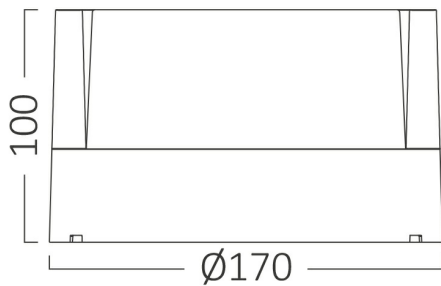

Braytron

PRODUCT DATASHEET

MODEL NO BG38-01011

DESCRIPTION BRY-WALLS-G1-RND-BLC-15W-4000K-IP65-WALL LIGHT

IP65

Luminare is intended to use in outdoor applications

BRAYTRON SRL

Bulavardul iuliu maniu, Nr.616, Sector 6, 061129, Bucuresti-ROMANIA

Electrical Characteristics

Lifetime	:	20000 h
Voltage	:	220-240V
Power Factor	:	>0,5
Material	:	PC
Working Temperature	:	-20 C+40 C
Frequency	:	50-60 Hz

Package Informations

N.W.	:	7,90 kgs
G.W.	:	10,50 kgs
PCS/CTN	:	20 pcs
Length	:	570 mm
Width	:	370 mm
Height	:	375 mm
EAN	:	5949097724909

Product Characteristics

Wattage	:	15 w
Color Temperature	:	4000K
Quse Lumen	:	1450 lm
Color Rendering Index (CRI)	:	>80
Energy Efficiency Level	:	F
Beam Angle	:	120° Degrees
Color Category	:	Natural White

Dimensions & Weight

Diameter	:	170 mm
P. Height	:	100 mm
Weight	:	392 gr