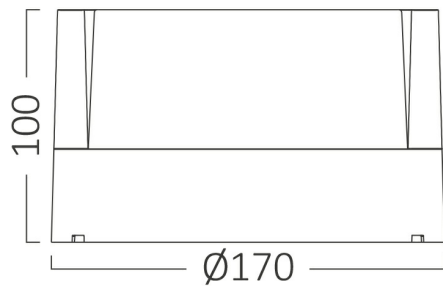

PRODUCT DATASHEET

MODEL NO BG38-01011

DESCRIPTION BRY-WALLS-G1-RND-BLC-15W-4000K-IP65-WALL LIGHT

Luminare is intended to use in outdoor applications