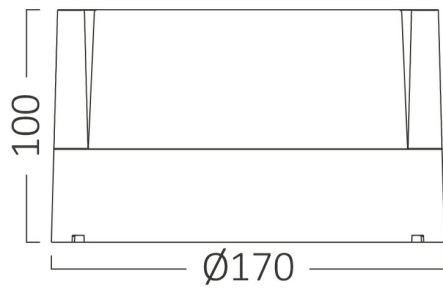

PRODUCT DATASHEET

MODEL NO BG38-01001

DESCRIPTION BRY-WALLS-G1-RND-BLC-15W-3000K-IP65-WALL LIGHT

Luminare is intended to use in outdoor applications

General Characteristics

Model No	:	BG38-01001
Main Family	:	Outdoor Lighting
Sub Family	:	LED Wall Light
Type	:	Bulkhead
Body Color	:	Black
Lamp Shape	:	Non-Directional
Dimmable	:	Not-Dimmable
Light Source	:	LED
Warranty	:	2 years
Class	:	Class II
IP	:	IP65
IK	:	IK05

Electrical Characteristics

Lifetime	:	20000 h
Voltage	:	220-240V
Power Factor	:	>0,5
Material	:	PC
Working Temperature	:	-20 C+40 C
Frequency	:	50-60 Hz

Package Informations

N.W.	:	7,90 kgs
G.W.	:	10,50 kgs
PCS/CTN	:	20 pcs
Length	:	570 mm
Width	:	370 mm
Height	:	375 mm
EAN	:	5949097724824

Product Characteristics

Wattage	:	15 w
Color Temperature	:	3000K
Quse Lumen	:	1450 lm
Color Rendering Index (CRI)	:	>80
Energy Efficiency Level	:	F
Beam Angle	:	120° Degrees
Color Category	:	Warm White

Dimensions & Weight

Diameter	:	170 mm
P. Height	:	100 mm
Weight	:	392 gr