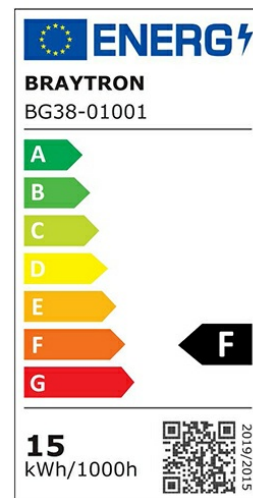

PRODUCT DATASHEET

MODEL NO BG38-01001

DESCRIPTION BRY-WALLS-G1-RND-BLC-15W-3000K-IP65-WALL LIGHT

Luminare is intended to use in outdoor applications

General Characteristics

Model No	:	BG38-01001
Main Family	:	Outdoor Lighting
Sub Family	:	LED Wall Light
Type	:	Bulkhead
Body Color	:	Black
Lamp Shape	:	Non-Directional
Dimmable	:	Not-Dimmable
Light Source	:	LED
Warranty	:	2 years
Class	:	Class II
IP	:	IP65
IK	:	IK05

Electrical Characteristics

Lifetime	:	20000 h
Voltage	:	220-240V
Power Factor	:	>0,5
Material	:	PC
Working Temperature	:	-20 C+40 C
Frequency	:	50-60 Hz

Package Informations

N.W.	:	7,90 kgs
G.W.	:	10,50 kgs
PCS/CTN	:	20 pcs
Length	:	570 mm
Width	:	370 mm
Height	:	375 mm
EAN	:	5949097724824

Product Characteristics

Wattage	:	15 w
Color Temperature	:	3000K
Quse Lumen	:	1450 lm
Color Rendering Index (CRI)	:	>80
Energy Efficiency Level	:	F
Beam Angle	:	120° Degrees
Color Category	:	Warm White

Dimensions & Weight

Diameter	:	170 mm
P. Height	:	100 mm
Weight	:	392 gr