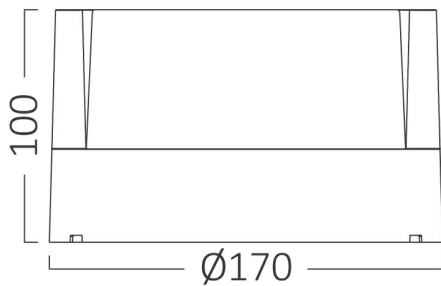

Braytron

PRODUCT DATASHEET

MODEL NO BG38-01001

DESCRIPTION BRY-WALLS-G1-RND-BLC-15W-3000K-IP65-WALL LIGHT

Luminare is intended to use in outdoor applications

BRAYTRON SRL

Bulavardul Iuliu Maniu, Nr.616, Sector 6, 061129, Bucuresti-ROMANIA

info@braytron.com

www.braytron.com

Page 1-2