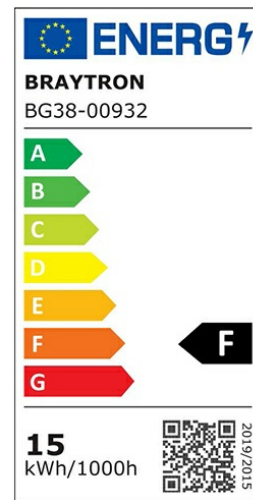

Braytron

PRODUCT DATASHEET

MODEL NO BG38-00932

DESCRIPTION BRY-WALLS-D-ELP-GRY-15W-6500K-IP65-WALL LIGHT

Luminare is intended to use in outdoor applications

BRAYTRON SRL

Bulavardul Iuliu Maniu, Nr.616, Sector 6, 061129, Bucuresti-ROMANIA

info@braytron.com

www.braytron.com

General Characteristics

Model No	:	BG38-00932
Main Family	:	Outdoor Lighting
Sub Family	:	LED Wall Light
Type	:	Bulkhead
Body Color	:	Grey
Lamp Shape	:	Non-Directional
Dimmable	:	Not-Dimmable
Light Source	:	LED
Warranty	:	2 years
Class	:	Class II
IP	:	IP65
IK	:	IK05

Electrical Characteristics

Lifetime	:	20000 h
Voltage	:	220-240V
Power Factor	:	>0,5
Material	:	PC
Working Temperature	:	-20 C+40 C
Frequency	:	50-60 Hz

Package Informations

N.W.	:	7,20 kgs
G.W.	:	9,25 kgs
PCS/CTN	:	24 pcs
Length	:	400 mm
Width	:	275 mm
Height	:	455 mm
EAN	:	5949097719936

Product Characteristics

Wattage	:	15 w
Color Temperature	:	6500K
Quse Lumen	:	1450 lm
Color Rendering Index (CRI)	:	>80
Energy Efficiency Level	:	F
Beam Angle	:	110° Degrees
Color Category	:	Cool White