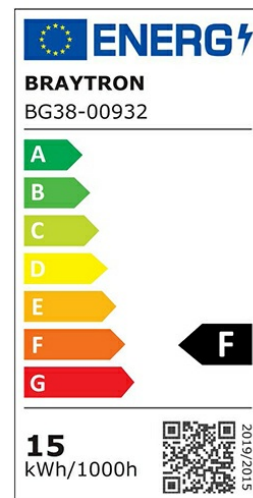

PRODUCT DATASHEET

MODEL NO BG38-00932

DESCRIPTION BRY-WALLS-D-ELP-GRY-15W-6500K-IP65-WALL LIGHT

Luminare is intended to use in outdoor applications

General Characteristics

| | | |
|--------------|---|------------------|
| Model No | : | BG38-00932 |
| Main Family | : | Outdoor Lighting |
| Sub Family | : | LED Wall Light |
| Type | : | Bulkhead |
| Body Color | : | Grey |
| Lamp Shape | : | Non-Directional |
| Dimmable | : | Not-Dimmable |
| Light Source | : | LED |
| Warranty | : | 2 years |
| Class | : | Class II |
| IP | : | IP65 |
| IK | : | IK05 |

Electrical Characteristics

| | | |
|---------------------|---|------------|
| Lifetime | : | 20000 h |
| Voltage | : | 220-240V |
| Power Factor | : | >0,5 |
| Material | : | PC |
| Working Temperature | : | -20 C+40 C |
| Frequency | : | 50-60 Hz |

Package Informations

| | | |
|---------|---|---------------|
| N.W. | : | 7,20 kgs |
| G.W. | : | 9,25 kgs |
| PCS/CTN | : | 24 pcs |
| Length | : | 400 mm |
| Width | : | 275 mm |
| Height | : | 455 mm |
| EAN | : | 5949097719936 |

Product Characteristics

| | | |
|-----------------------------|---|--------------|
| Wattage | : | 15 w |
| Color Temperature | : | 6500K |
| Quse Lumen | : | 1450 lm |
| Color Rendering Index (CRI) | : | >80 |
| Energy Efficiency Level | : | F |
| Beam Angle | : | 110° Degrees |
| Color Category | : | Cool White |