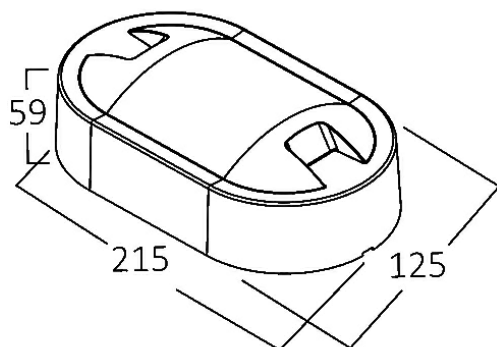

PRODUCT DATASHEET

MODEL NO BG38-00932

DESCRIPTION BRY-WALLS-D-ELP-GRY-15W-6500K-IP65-WALL LIGHT

Luminare is intended to use in outdoor applications

General Characteristics

| | | |
|--------------|---|------------------|
| Model No | : | BG38-00932 |
| Main Family | : | Outdoor Lighting |
| Sub Family | : | LED Wall Light |
| Type | : | Bulkhead |
| Body Color | : | Grey |
| Lamp Shape | : | Non-Directional |
| Dimmable | : | Not-Dimmable |
| Light Source | : | LED |
| Warranty | : | 2 years |
| Class | : | Class II |
| IP | : | IP65 |
| IK | : | IK05 |

Package Informations

| | | |
|---------|---|---------------|
| N.W. | : | 7,20 kgs |
| G.W. | : | 9,25 kgs |
| PCS/CTN | : | 24 pcs |
| Length | : | 400 mm |
| Width | : | 275 mm |
| Height | : | 455 mm |
| EAN | : | 5949097719936 |

Product Characteristics

| | | |
|-----------------------------|---|--------------|
| Wattage | : | 15 w |
| Color Temperature | : | 6500K |
| Quse Lumen | : | 1450 lm |
| Color Rendering Index (CRI) | : | >80 |
| Energy Efficiency Level | : | F |
| Beam Angle | : | 110° Degrees |
| Color Category | : | Cool White |

Dimensions & Weight

| | | |
|-----------|---|--------|
| P. Length | : | 215 mm |
| P. Width | : | 125 mm |
| P. Height | : | 59 mm |
| Weight | : | 290 gr |