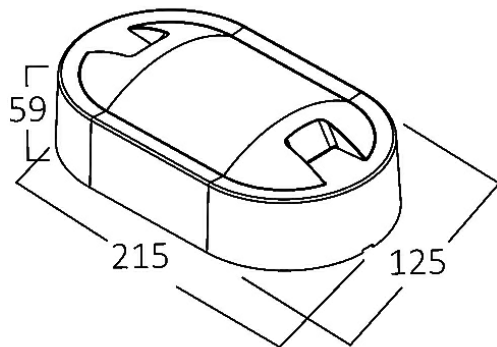

Braytron

PRODUCT DATASHEET

MODEL NO BG38-00932

DESCRIPTION BRY-WALLS-D-ELP-GRY-15W-6500K-IP65-WALL LIGHT

Luminare is intended to use in outdoor applications

BRAYTRON SRL

Bulavardul Iuliu Maniu, Nr.616, Sector 6, 061129, Bucuresti-ROMANIA

Electrical Characteristics

Lifetime	:	20000 h
Voltage	:	220-240V
Power Factor	:	>0,5
Material	:	PC
Working Temperature	:	-20 C+40 C
Frequency	:	50-60 Hz

Package Informations

N.W.	:	7,20 kgs
G.W.	:	9,25 kgs
PCS/CTN	:	24 pcs
Length	:	400 mm
Width	:	275 mm
Height	:	455 mm
EAN	:	5949097719936

Product Characteristics

Wattage	:	15 w
Color Temperature	:	6500K
Quse Lumen	:	1450 lm
Color Rendering Index (CRI)	:	>80
Energy Efficiency Level	:	F
Beam Angle	:	110° Degrees
Color Category	:	Cool White

Dimensions & Weight

P. Length	:	215 mm
P. Width	:	125 mm
P. Height	:	59 mm
Weight	:	290 gr